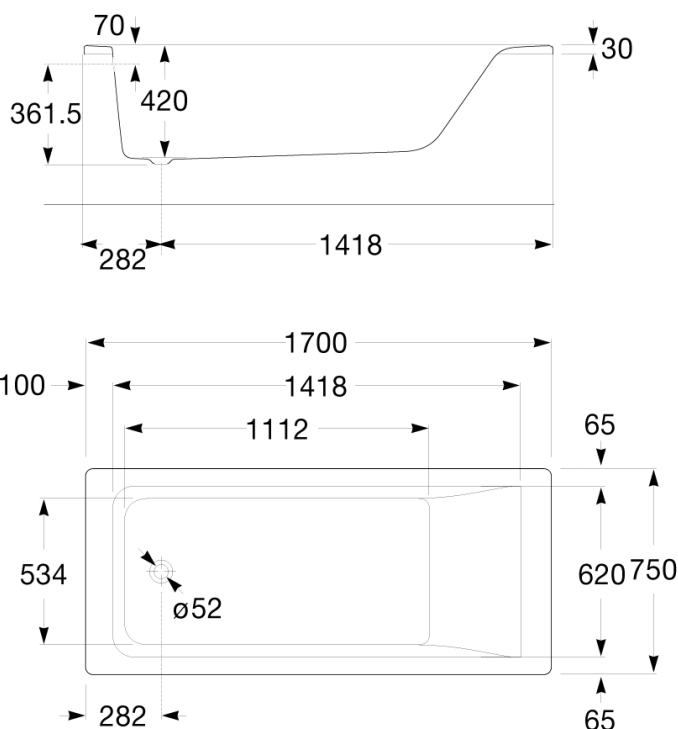

Roca The Gap Inset Bath (less Overflow) 1700 x 750mm White

9505095

SPECIFICATIONS

Recommended Use	Domestic, Hotel & Commercial
Material	Sanitary Grade Acrylic
Colour	White
Capacity	215 ltr
Weight	17 kg
Overflow Configuration	No Overflow
Plug & Waste	Sold Separately

WARRANTY

Warranty - Domestic Use	15 Years
Spare Parts & Labour	12 Months

Please refer to Warranty Page for full Terms and Conditions

Dimensions are nominal measurements only.

CLEANING RECOMMENDATIONS:

We recommend the use of soapy water or approved cleaners. This product should not be cleaned with abrasive materials. Damage caused by any improper treatment is not covered by the product warranty. Refer to Warranty Conditions

Disclaimer: Products in this specification manual must by regulation be installed by licensed and registered trade people. The manufacturer/distributor reserves the right to vary specifications or delete models from their range without prior notification. Dimensions are nominal measurements only. Dimensions and set-outs listed are correct at time of publication however the manufacturer/distributor takes no responsibility for printing errors.

Published 18/02/2022

To see the complete Roca range go to
www.reece.com.au