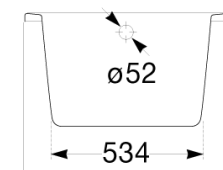

Roca The Gap Inset Bath (less Overflow) 1700 x 750mm White

9505095

SPECIFICATIONS

Recommended Use	Domestic, Hotel & Commercial
Material	Sanitary Grade Acrylic
Colour	White
Capacity	215 ltr
Weight	17 kg
Overflow Configuration	No Overflow
Plug & Waste	Sold Separately

WARRANTY

Warranty - Domestic Use	15 Years
Spare Parts & Labour	12 Months

Please refer to Warranty Page for full Terms and Conditions

Dimensions are nominal measurements only.

CLEANING RECOMMENDATIONS:

We recommend the use of soapy water or approved cleaners. This product should not be cleaned with abrasive materials. Damage caused by any improper treatment is not covered by the product warranty. Refer to Warranty Conditions

Disclaimer: Products in this specification manual must by regulation be installed by licensed and registered trade people. The manufacturer/distributor reserves the right to vary specifications or delete models from their range without prior notification. Dimensions are nominal measurements only. Dimensions and set-outs listed are correct at time of publication however the manufacturer/distributor takes no responsibility for printing errors.

Published 18/02/2022

To see the complete Roca range go to
www.reece.com.au