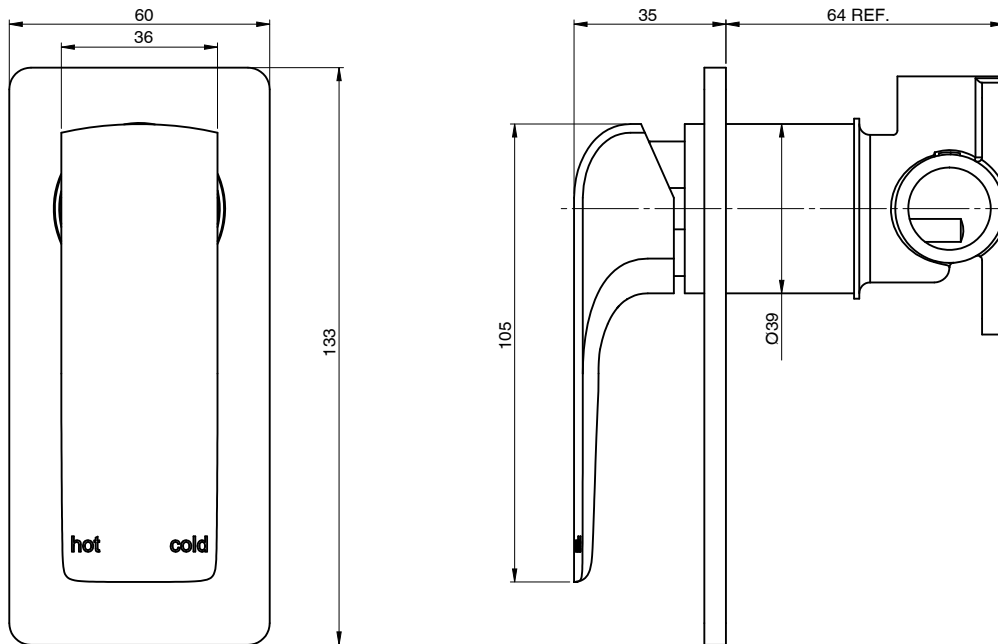

Milli Glance Shower / Bath Mixer Tap Gunmetal

2285958

SPECIFICATIONS

Recommended Use	Domestic, Hotel & Commercial
Colour	Gunmetal
Finish	Matte
Material	DR Brass
Recommended Pressure Range	150 - 500 kPa
Maximum Continuous Working Temperature	65 deg C
Suitable for Storage Tank Hot Water	Yes
Suitable for Continuous Flow Hot Water	Yes
Suitable for Gravity Feed Hot Water	No

WARRANTY

Warranty - Domestic Use	15 Years
Spare Parts & Labour	12 Months

Please refer to Warranty Page for full Terms and Conditions

Dimensions are nominal measurements only.

CLEANING RECOMMENDATIONS:

We recommend the use of soapy water or approved cleaners. This product should not be cleaned with abrasive materials. Damage caused by any improper treatment is not covered by the product warranty. Refer to Warranty Conditions

Disclaimer: Products in this specification manual must by regulation be installed by licensed and registered trade people. The manufacturer/distributor reserves the right to vary specifications or delete models from their range without prior notification. Dimensions are nominal measurements only. Dimensions and set-outs listed are correct at time of publication however the manufacturer/distributor takes no responsibility for printing errors.

Published 13/07/2022

To see the complete Milli range go to www.reece.com.au

WaterMark
AS/NZS 3718
WMK25986