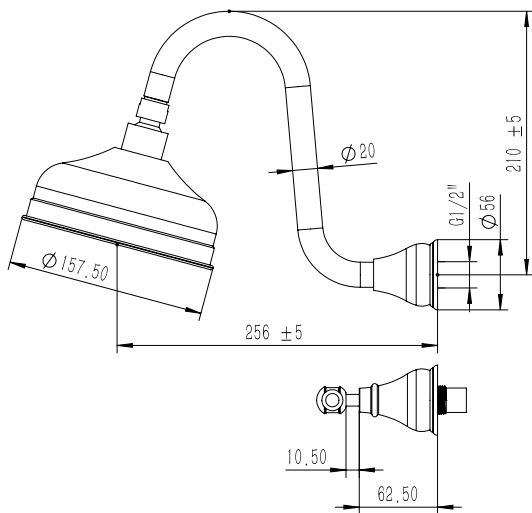

Milli Monument Edit Gooseneck Shower Set Lever Brushed Gold (3 Star)

2266287

SPECIFICATIONS

Recommended Use	Domestic, Hotel & Commercial
Colour	Brushed Gold
Material	DR Brass
Recommended Pressure Range	150 - 500 kPa
Maximum Continuous Working Temperature	80 deg C
Suitable for Storage Tank Hot Water	Yes
Suitable for Continuous Flow Hot Water	Yes
Suitable for Gravity Feed Hot Water	No

WARRANTY

Warranty - Domestic Use	15 Years
Spare Parts & Labour	12 Months

Please refer to Warranty Page for full Terms and Conditions

Dimensions are nominal measurements only.

CLEANING RECOMMENDATIONS:

We recommend the use of soapy water or approved cleaners. This product should not be cleaned with abrasive materials. Damage caused by any improper treatment is not covered by the product warranty. Refer to Warranty Conditions

Disclaimer: Products in this specification manual must by regulation be installed by licensed and registered trade people. The manufacturer/distributor reserves the right to vary specifications or delete models from their range without prior notification. Dimensions are nominal measurements only. Dimensions and set-outs listed are correct at time of publication however the manufacturer/distributor takes no responsibility for printing errors.

Published 12/10/2023

To see the complete Milli range go to www.reece.com.au