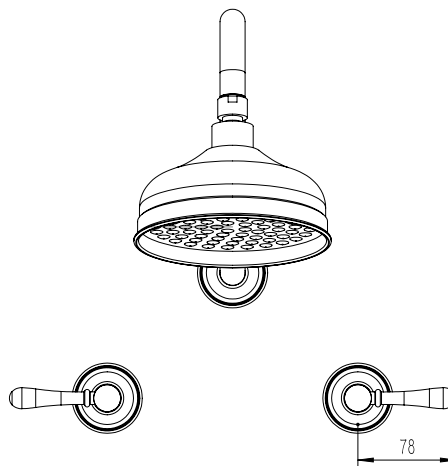

Milli Monument Edit Gooseneck Shower Set Lever Brushed Gold (3 Star)

2266287

SPECIFICATIONS

Recommended Use	Domestic, Hotel & Commercial
Colour	Brushed Gold
Material	DR Brass
Recommended Pressure Range	150 - 500 kPa
Maximum Continuous Working Temperature	80 deg C
Suitable for Storage Tank Hot Water	Yes
Suitable for Continuous Flow Hot Water	Yes
Suitable for Gravity Feed Hot Water	No

WARRANTY

Warranty - Domestic Use	15 Years
Spare Parts & Labour	12 Months

Please refer to Warranty Page for full Terms and Conditions

Dimensions are nominal measurements only.

CLEANING RECOMMENDATIONS:

We recommend the use of soapy water or approved cleaners. This product should not be cleaned with abrasive materials. Damage caused by any improper treatment is not covered by the product warranty. Refer to Warranty Conditions

Disclaimer: Products in this specification manual must by regulation be installed by licensed and registered trade people. The manufacturer/distributor reserves the right to vary specifications or delete models from their range without prior notification. Dimensions are nominal measurements only. Dimensions and set-outs listed are correct at time of publication however the manufacturer/distributor takes no responsibility for printing errors.

Published 12/10/2023

To see the complete Milli range go to www.reece.com.au