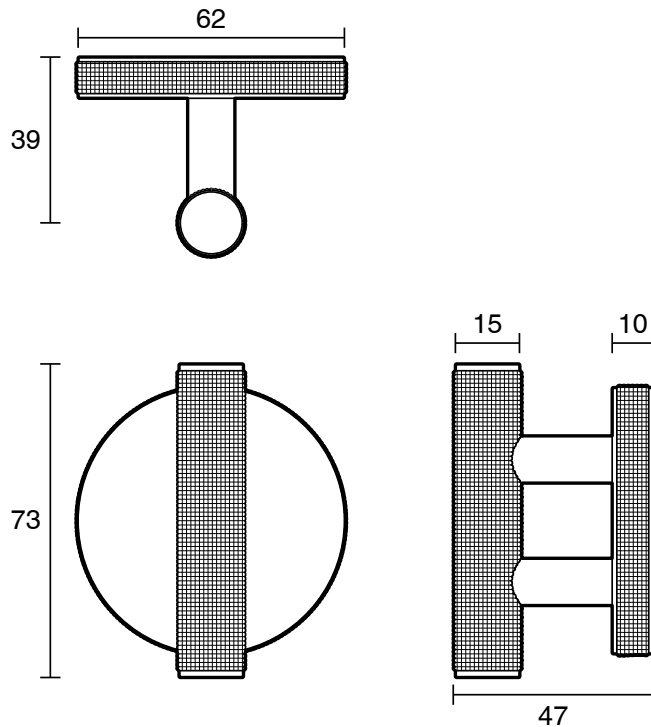

## Milli Marq Edit Robe Hook Brushed Bronze

21899

SPECIFICATIONS	
Recommended Use	Domestic;Commercial;Hotel
Colour Finish	Brushed Bronze
Primary Material	Brass
WARRANTY	
Replacement Only - Domestic Use (Years)	15
Parts Replacement Only (Years)	1
<i>Please refer to Warranty Page for full Terms and Conditions</i>	

Dimensions are nominal measurements only.