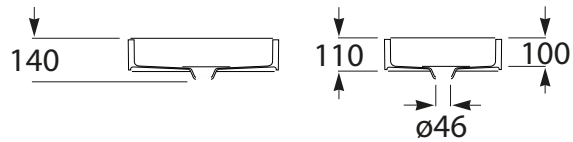

Roca Inspira Undercounter Basin White

SPECIFICATIONS

Recommended Use	Domestic, Hotel & Commercial
Material	Fine ceramic
Colour	White
Bowl Capacity	Undercounter Basin 494 x 390 - 13 Litres Undercounter Basin 604 x 390 - 16.4 Litres
Weight	Undercounter Basin 494 x 390 - 11 kg Undercounter Basin 604 x 390 - 13 kg
Fixing	Bolted to wall using Fixing Bolts (supplied)
Taphole Configuration	0 Taphole
Overflow Configuration	No Overflow
Plug & Waste	32x40mm overflow (not supplied)
Tapware	Sold Separately
Cutout Template	Supplied

WARRANTY

Warranty - Domestic Use	15 Years
Parts & Labour	12 Months
<i>Please refer to Warranty Page for full Terms and Conditions</i>	

Undercounter Basin
494 x 390

Undercounter Basin
604 x 390

Dimensions are nominal measurements only.