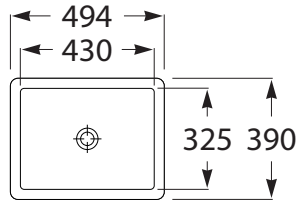

Roca Inspira Undercounter Basin White

SPECIFICATIONS

Recommended Use	Domestic, Hotel & Commercial
Material	Fine ceramic
Colour	White
Bowl Capacity	Undercounter Basin 494 x 390 - 13 Litres Undercounter Basin 604 x 390 - 16.4 Litres
Weight	Undercounter Basin 494 x 390 - 11 kg Undercounter Basin 604 x 390 - 13 kg
Fixing	Bolted to wall using Fixing Bolts (supplied)
Taphole Configuration	0 Taphole
Overflow Configuration	No Overflow
Plug & Waste	32x40mm overflow (not supplied)
Tapware	Sold Separately
Cutout Template	Supplied

WARRANTY

Warranty - Domestic Use	10 Years
Parts & Labour	12 Months
<i>Please refer to Warranty Page for full Terms and Conditions</i>	

Undercounter Basin
494 x 390

Undercounter Basin
604 x 390

Dimensions are nominal measurements only.