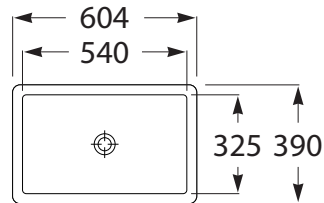

Roca Inspira Undercounter Basin White

SPECIFICATIONS

Recommended Use	Domestic, Hotel & Commercial
Material	Fine ceramic
Colour	White
Bowl Capacity	Undercounter Basin 494 x 390 - 13 Litres Undercounter Basin 604 x 390 - 16.4 Litres
Weight	Undercounter Basin 494 x 390 - 11 kg Undercounter Basin 604 x 390 - 13 kg
Fixing	Bolted to wall using Fixing Bolts (supplied)
Taphole Configuration	0 Taphole
Overflow Configuration	No Overflow
Plug & Waste	32x40mm overflow (not supplied)
Tapware	Sold Separately
Cutout Template	Supplied

WARRANTY

Warranty - Domestic Use	15 Years
Parts & Labour	12 Months
<i>Please refer to Warranty Page for full Terms and Conditions</i>	

Undercounter Basin
494 x 390

Undercounter Basin
604 x 390

Dimensions are nominal measurements only.