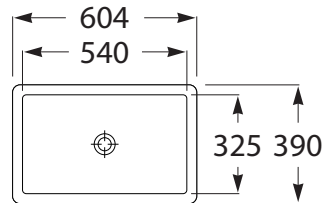

Roca Inspira Undercounter Basin White

SPECIFICATIONS

Recommended Use	Domestic, Hotel & Commercial
Material	Fine ceramic
Colour	White
Bowl Capacity	Undercounter Basin 494 x 390 - 13 Litres Undercounter Basin 604 x 390 - 16.4 Litres
Weight	Undercounter Basin 494 x 390 - 11 kg Undercounter Basin 604 x 390 - 13 kg
Fixing	Bolted to wall using Fixing Bolts (supplied)
Taphole Configuration	0 Taphole
Overflow Configuration	No Overflow
Plug & Waste	32x40mm overflow (not supplied)
Tapware	Sold Separately
Cutout Template	Supplied

WARRANTY

Warranty - Domestic Use	10 Years
Parts & Labour	12 Months
<i>Please refer to Warranty Page for full Terms and Conditions</i>	

Undercounter Basin
494 x 390

Undercounter Basin
604 x 390

Dimensions are nominal measurements only.