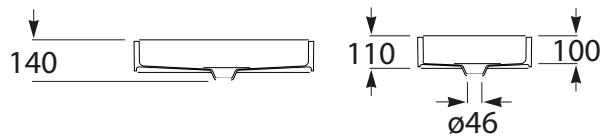

Roca Inspira Undercounter Basin White

SPECIFICATIONS

Recommended Use	Domestic, Hotel & Commercial
Material	Fine ceramic
Colour	White
Bowl Capacity	Undercounter Basin 494 x 390 - 13 Litres Undercounter Basin 604 x 390 - 16.4 Litres
Weight	Undercounter Basin 494 x 390 - 11 kg Undercounter Basin 604 x 390 - 13 kg
Fixing	Bolted to wall using Fixing Bolts (supplied)
Taphole Configuration	0 Taphole
Overflow Configuration	No Overflow
Plug & Waste	32x40mm overflow (not supplied)
Tapware	Sold Separately
Cutout Template	Supplied

WARRANTY

Warranty - Domestic Use	10 Years
Parts & Labour	12 Months
<i>Please refer to Warranty Page for full Terms and Conditions</i>	

Undercounter Basin
494 x 390

Undercounter Basin
604 x 390

Dimensions are nominal measurements only.