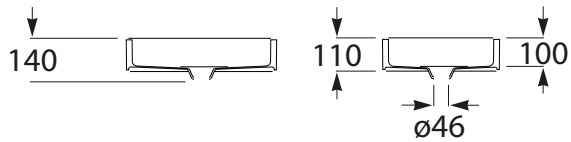

Roca Inspira Undercounter Basin White

SPECIFICATIONS

Recommended Use	Domestic, Hotel & Commercial
Material	Fine ceramic
Colour	White
Bowl Capacity	Undercounter Basin 494 x 390 - 13 Litres Undercounter Basin 604 x 390 - 16.4 Litres
Weight	Undercounter Basin 494 x 390 - 11 kg Undercounter Basin 604 x 390 - 13 kg
Fixing	Bolted to wall using Fixing Bolts (supplied)
Taphole Configuration	0 Taphole
Overflow Configuration	No Overflow
Plug & Waste	32x40mm overflow (not supplied)
Tapware	Sold Separately
Cutout Template	Supplied

WARRANTY

Warranty - Domestic Use	10 Years
Parts & Labour	12 Months
<i>Please refer to Warranty Page for full Terms and Conditions</i>	

Undercounter Basin
494 x 390

Undercounter Basin
604 x 390

Dimensions are nominal measurements only.