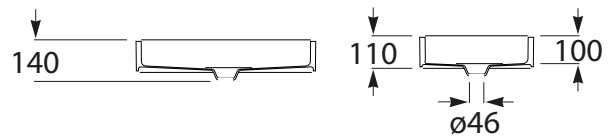

Roca Inspira Undercounter Basin White

SPECIFICATIONS

Recommended Use	Domestic, Hotel & Commercial
Material	Fine ceramic
Colour	White
Bowl Capacity	Undercounter Basin 494 x 390 - 13 Litres Undercounter Basin 604 x 390 - 16.4 Litres
Weight	Undercounter Basin 494 x 390 - 11 kg Undercounter Basin 604 x 390 - 13 kg
Fixing	Bolted to wall using Fixing Bolts (supplied)
Taphole Configuration	0 Taphole
Overflow Configuration	No Overflow
Plug & Waste	32x40mm overflow (not supplied)
Tapware	Sold Separately
Cutout Template	Supplied

WARRANTY

Warranty - Domestic Use	15 Years
Parts & Labour	12 Months
<i>Please refer to Warranty Page for full Terms and Conditions</i>	

Undercounter Basin
494 x 390

Undercounter Basin
604 x 390

Dimensions are nominal measurements only.