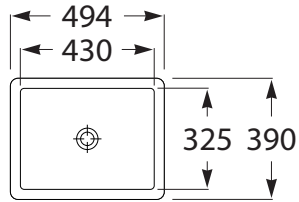

Roca Inspira Undercounter Basin White

SPECIFICATIONS

Recommended Use	Domestic, Hotel & Commercial
Material	Fine ceramic
Colour	White
Bowl Capacity	Undercounter Basin 494 x 390 - 13 Litres Undercounter Basin 604 x 390 - 16.4 Litres
Weight	Undercounter Basin 494 x 390 - 11 kg Undercounter Basin 604 x 390 - 13 kg
Fixing	Bolted to wall using Fixing Bolts (supplied)
Taphole Configuration	0 Taphole
Overflow Configuration	No Overflow
Plug & Waste	32x40mm overflow (not supplied)
Tapware	Sold Separately
Cutout Template	Supplied

WARRANTY

Warranty - Domestic Use	15 Years
Parts & Labour	12 Months
<i>Please refer to Warranty Page for full Terms and Conditions</i>	

Undercounter Basin
494 x 390

Undercounter Basin
604 x 390

Dimensions are nominal measurements only.