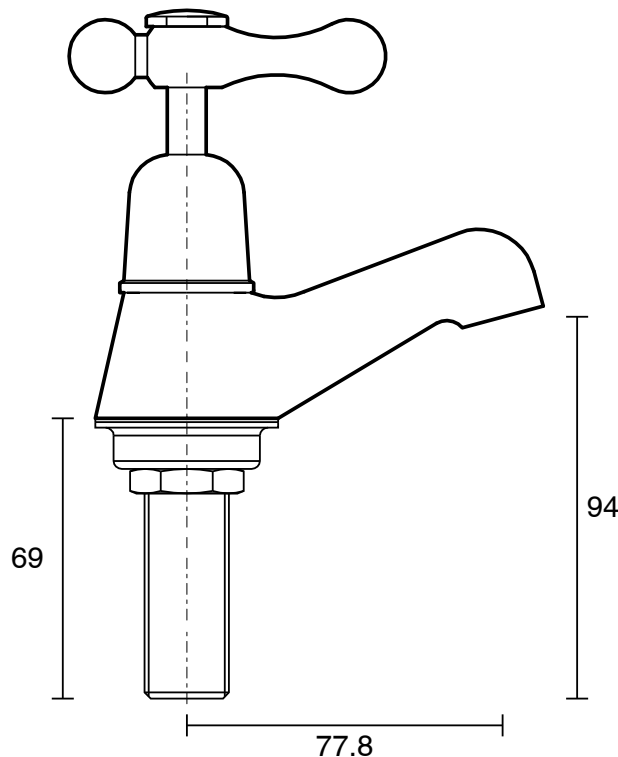

Posh Bristol Pillar Taps Lever 1/4 Ceramic Disc Chrome (3 Star)

9508880

SPECIFICATIONS	
Recommended Use	Domestic;Hotel;Commercial
Colour Finish	Chrome
Primary Material	DR Brass
Recommended Pressure Range	150 - 500 kPa as per AS3500
Max Continuous Working Temperature (deg C)	80
Min Continuous Working Temperature (deg C)	5
Hot Water Unit Suitability	Storage Tank;Continuous Flow
WARRANTY	
Warranty - Domestic Use (Years)	10
Spare Parts & Labour (Years)	1
<i>Please refer to Warranty Page for full Terms and Conditions</i>	