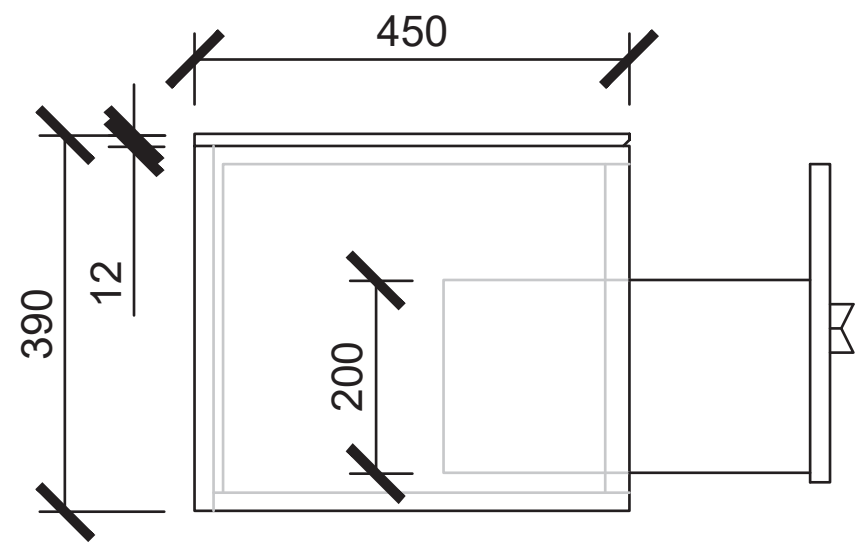

1800W x 450D x 390H

SIDE VIEW for SEMI-INSET basin alignment