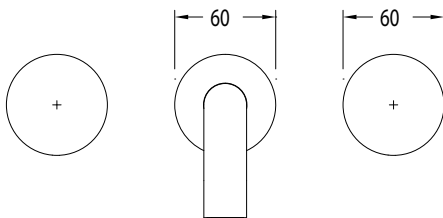

Milli Pure Bath Set 160mm with Cirque Textured Handles

SPECIFICATIONS

Recommended Use	Domestic, Commercial, Hotel
Colour Variations	Chrome, Matte Black, Brushed Nickel, Brushed Gunmetal
Recommended Pressure Range	300 - 500Kpa
Max Continuous Working Pressure	500Kpa
Max Continuous Working Temperature	65 deg. C
Suitable for Storage Tank Hot Water	Yes
Suitable for Continuous Flow Hot Water	Yes
Suitable for Gravity Feed Hot Water	No

WARRANTY

Warranty - Domestic Use	15 Years
Spare Parts	1 Year
Labour	1 Year

Please refer to Warranty Page for full Terms and Conditions

Dimensions are nominal measurements only.

Disclaimer: Products in this specification manual must by regulation be installed by licensed and registered trade people. The manufacturer/distributor reserves the right to vary specifications or delete models from their range without prior notification. Dimensions are nominal measurements only. Dimensions and set-outs listed are correct at time of publication however the manufacturer/distributor takes no responsibility for printing errors.

Published 22/08/2019

To see the complete Milli range go to www.reece.com.au/bathrooms