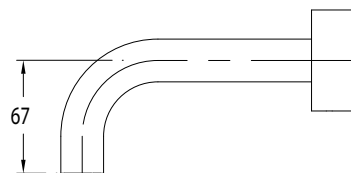

Milli Pure Bath Set 160mm with Cirque Textured Handles

SPECIFICATIONS

Recommended Use	Domestic, Commercial, Hotel
Colour Variations	Chrome, Matte Black, Brushed Nickel, Brushed Gunmetal
Recommended Pressure Range	300 - 500Kpa
Max Continuous Working Pressure	500Kpa
Max Continuous Working Temperature	65 deg. C
Suitable for Storage Tank Hot Water	Yes
Suitable for Continuous Flow Hot Water	Yes
Suitable for Gravity Feed Hot Water	No

WARRANTY

Warranty - Domestic Use	15 Years
Spare Parts	1 Year
Labour	1 Year

Please refer to Warranty Page for full Terms and Conditions