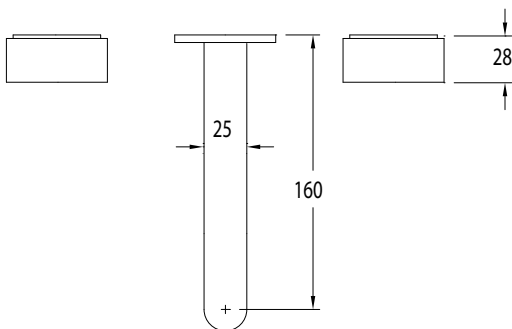

Milli Pure Bath Set 160mm with Cirque Textured Handles

SPECIFICATIONS

Recommended Use	Domestic, Commercial, Hotel
Colour Variations	Chrome, Matte Black, Brushed Nickel, Brushed Gunmetal
Recommended Pressure Range	300 - 500Kpa
Max Continuous Working Pressure	500Kpa
Max Continuous Working Temperature	65 deg. C
Suitable for Storage Tank Hot Water	Yes
Suitable for Continuous Flow Hot Water	Yes
Suitable for Gravity Feed Hot Water	No

WARRANTY

Warranty - Domestic Use	15 Years
Spare Parts	1 Year
Labour	1 Year

Please refer to Warranty Page for full Terms and Conditions

Dimensions are nominal measurements only.

Disclaimer: Products in this specification manual must by regulation be installed by licensed and registered trade people. The manufacturer/distributor reserves the right to vary specifications or delete models from their range without prior notification. Dimensions are nominal measurements only. Dimensions and set-outs listed are correct at time of publication however the manufacturer/distributor takes no responsibility for printing errors.

Published 22/08/2019

To see the complete Milli range go to www.reece.com.au/bathrooms