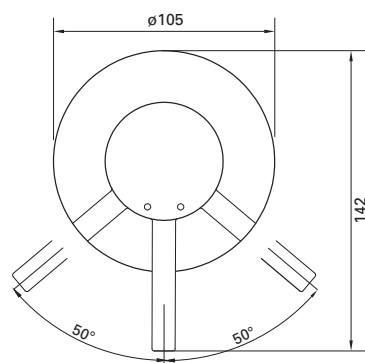

CONCETTO
SINGLE LEVER SHOWER MIXER TRIMSET
MODEL #19345001

Pure Freude
an Wasser

Product Specifications

Product Description:
Single-Level Bath/Shower Mixer

Standard Specification:
Concealed In Wall for final installation for - 33962000

Trimset only, not supplied with Concealed Body

GROHE StarLight® chrome finish