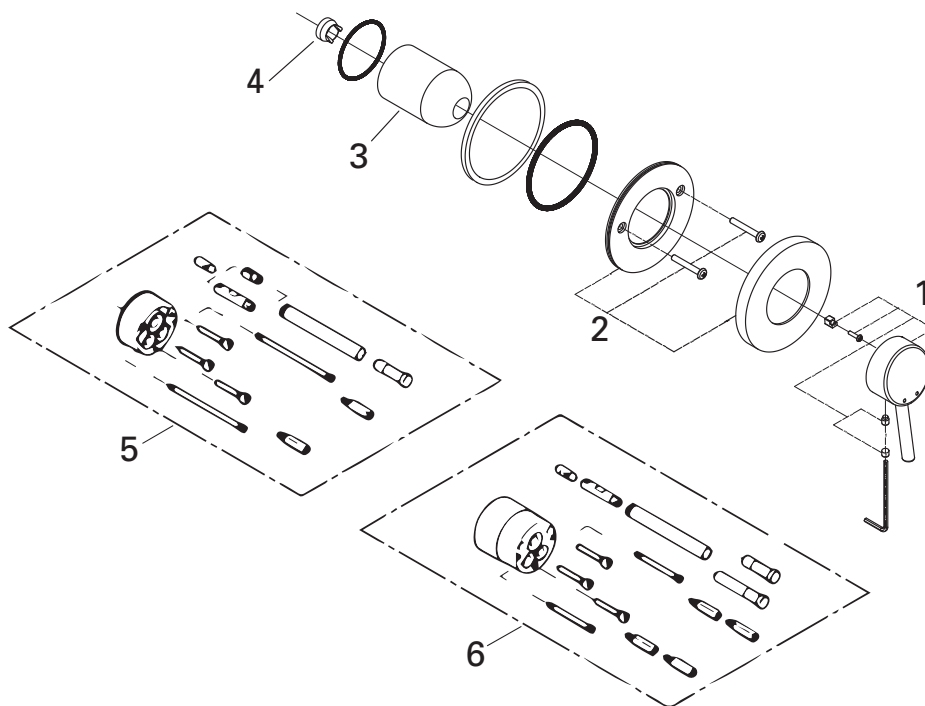

**Care**

For directions on the care of this fitting, please refer to the accompanying care instructions.

CONCETTO

Single-lever bath/shower mixer

MODEL #19345001

Pure Freude  
an Wasser

Spare Parts

Pos.-nr.	Product Description	Order-nr.	Units per package
1	Lever	46723000	1
2	Escutcheon	46904000	1
3	Sleeve (Cap)	06874000	1
4	Temperature limiter - optional extra	46375000	1
5	Extension set 1/2" 25mm - optional extra	46191000	1
6	Extension set 50mm - optional extra	46343000	1