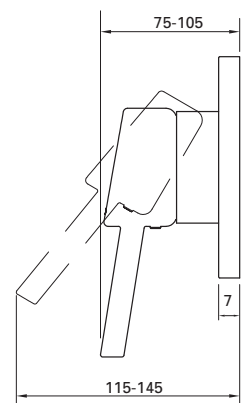

CONCETTO
SINGLE LEVER SHOWER MIXER TRIMSET
MODEL #19345001

Pure Freude
an Wasser

Product Specifications

Product Description:
Single-Level Bath/Shower Mixer

Standard Specification:
Concealed In Wall for final installation for - 33962000

Trimset only, not supplied with Concealed Body

GROHE StarLight® chrome finish