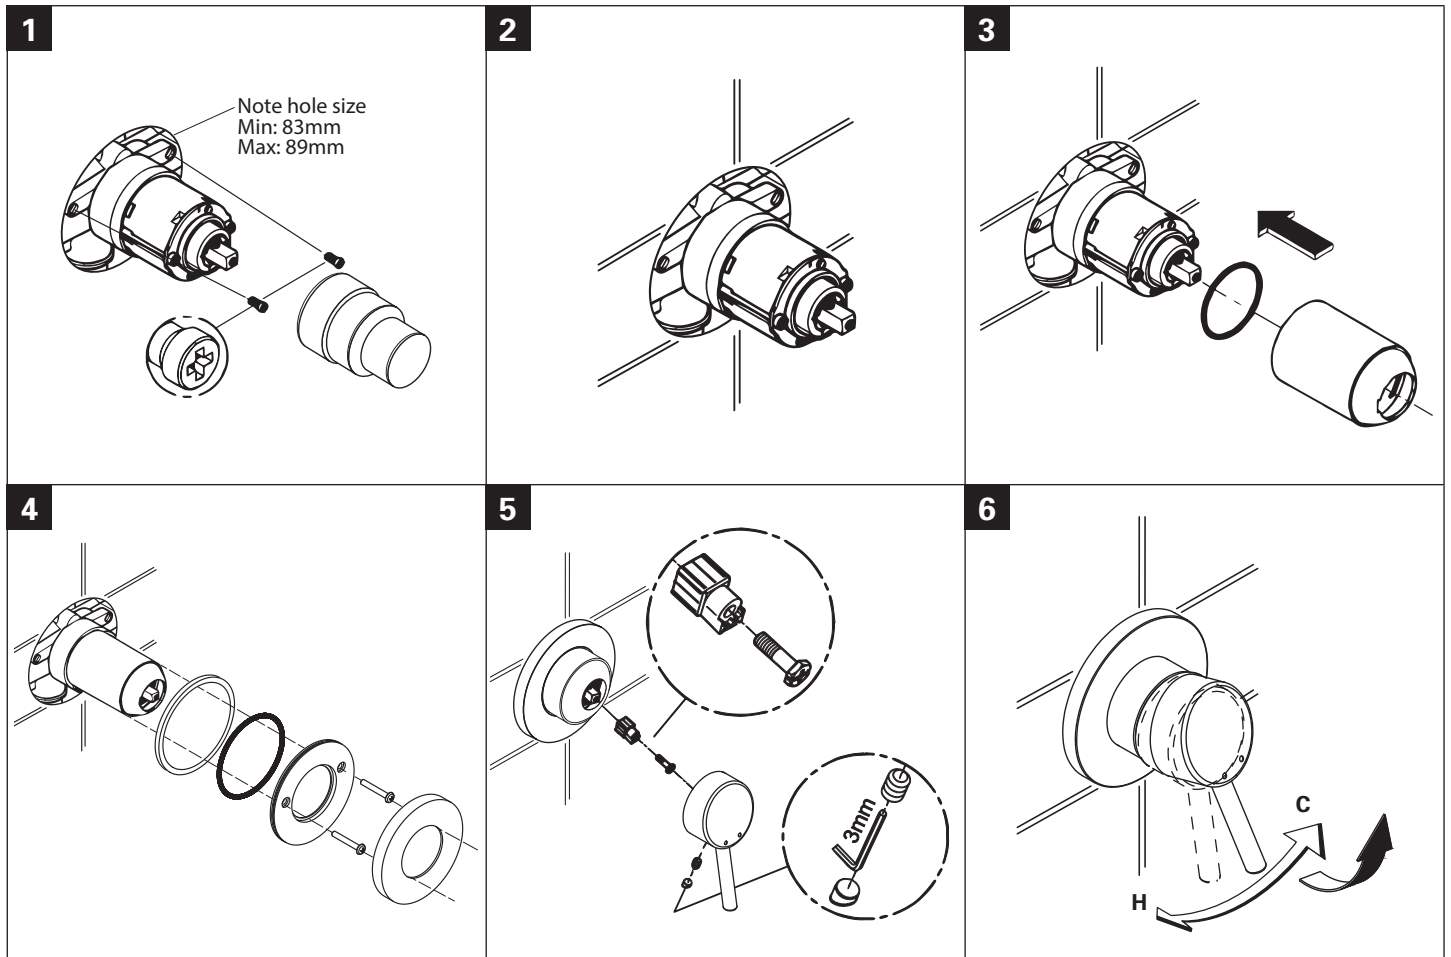

Installation instructions

Installation Instructions

Flush piping system prior and after installation of fitting thoroughly!

This product must be installed in conformance with local codes e.g. AS/NZS 3500 series of standard!

Installation and connection, see Figs [1] to [6]. Refer to the dimensional drawing above. For installation with 33962000 concealed in-wall body. **PLEASE NOTE** – Face of noggins need to be positioned a minimum of 43mm & a maximum of 73mm from where the finished wall surface will end up.

Note:

When installing concealed mixer body, please note it must be mounted onto timber or solid walls using appropriate reinforcement to ensure sufficient strength.

Open cold and hot water supply and check connections for leakage!

Care

For directions on the care of this fitting, please refer to the accompanying care instructions.