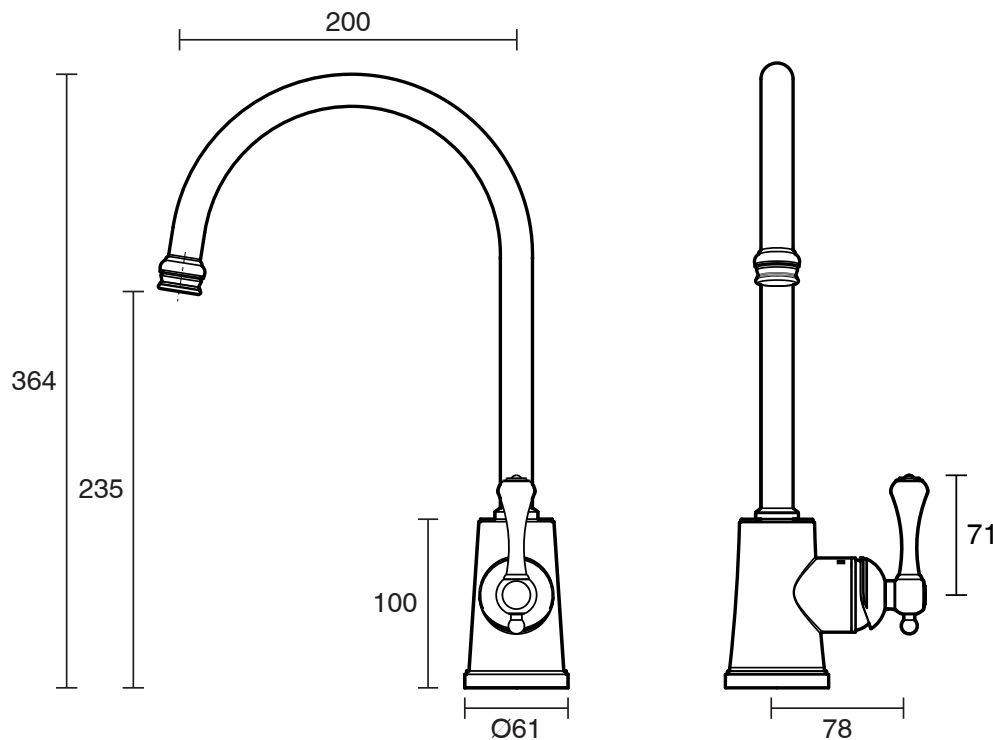

KADO

Kado Era Sink Mixer Large Matte Black (5 Star)

2263716

SPECIFICATIONS	
Recommended Use	Domestic, Hotel & Commercial
Colour	Matte Black
Finish	Matte
Material	DR Brass
Recommended Pressure Range	150 - 500 kPa
Maximum Continuous Working Temperature	80 deg C
Suitable for Storage Tank Hot Water	Yes
Suitable for Continuous Flow Hot Water	Yes
Suitable for Gravity Feed Hot Water	No
WARRANTY	
Warranty - Domestic Use	10 Years
Spare Parts & Labour	12 Months
<i>Please refer to Warranty Page for full Terms and Conditions</i>	