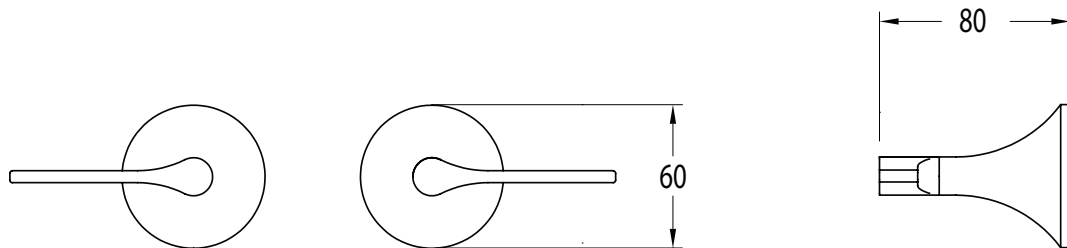

Milli Oria Wall Top Assembly PVD Brushed Bronze

2265683

SPECIFICATIONS

Recommended Use	Domestic, Hotel & Commercial
Colour	Bronze
Finish	Brushed
Material	Brass
Recommended Pressure Range	250-500kPa
Maximum Continuous Working Temperature	65 deg C
Suitable for Storage Tank Hot Water	Yes
Suitable for Continuous Flow Hot Water	Yes
Suitable for Gravity Feed Hot Water	No

WARRANTY

Warranty - Domestic Use	15 Years
Spare Parts & Labour	12 Months

Please refer to Warranty Page for full Terms and Conditions

Dimensions are nominal measurements only.

CLEANING RECOMMENDATIONS:

We recommend the use of soapy water or approved cleaners. This product should not be cleaned with abrasive materials. Damage caused by any improper treatment is not covered by the product warranty. Refer to Warranty Conditions

Disclaimer: Products in this specification manual must by regulation be installed by licensed and registered trade people. The manufacturer/distributor reserves the right to vary specifications or delete models from their range without prior notification. Dimensions are nominal measurements only. Dimensions and set-outs listed are correct at time of publication however the manufacturer/distributor takes no responsibility for printing errors.

Published 02/07/2021

To see the complete Milli range go to www.reece.com.au