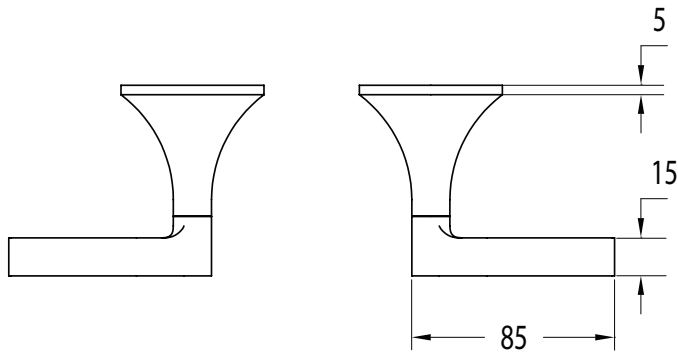

Milli Oria Wall Top Assembly PVD Brushed Bronze

2265683

SPECIFICATIONS

Recommended Use	Domestic, Hotel & Commercial
Colour	Bronze
Finish	Brushed
Material	Brass
Recommended Pressure Range	250-500kPa
Maximum Continuous Working Temperature	65 deg C
Suitable for Storage Tank Hot Water	Yes
Suitable for Continuous Flow Hot Water	Yes
Suitable for Gravity Feed Hot Water	No

WARRANTY

Warranty - Domestic Use	15 Years
Spare Parts & Labour	12 Months

Please refer to Warranty Page for full Terms and Conditions

Dimensions are nominal measurements only.

CLEANING RECOMMENDATIONS:

We recommend the use of soapy water or approved cleaners. This product should not be cleaned with abrasive materials. Damage caused by any improper treatment is not covered by the product warranty. Refer to Warranty Conditions

Disclaimer: Products in this specification manual must by regulation be installed by licensed and registered trade people. The manufacturer/distributor reserves the right to vary specifications or delete models from their range without prior notification. Dimensions are nominal measurements only. Dimensions and set-outs listed are correct at time of publication however the manufacturer/distributor takes no responsibility for printing errors.

Published 02/07/2021

To see the complete Milli range go to www.reece.com.au