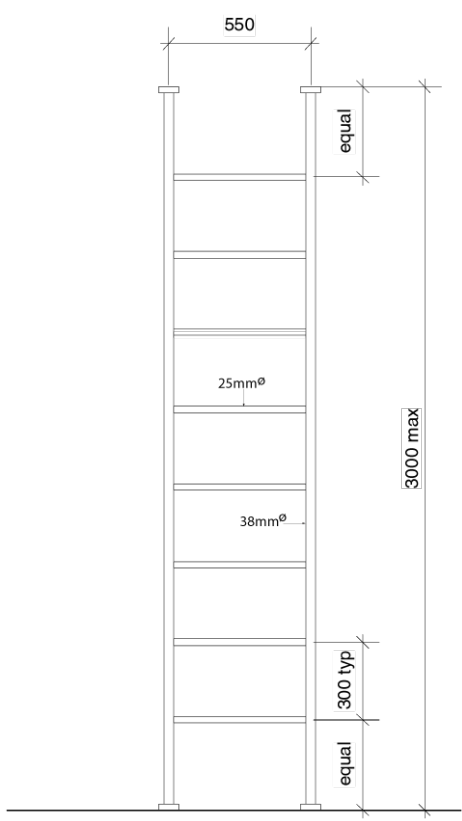

**Milli Mood Edit Heated Towel Rail Floor to Ceiling (Hardwired Floor Cable Entry)
550mm Chrome
119548**

SPECIFICATIONS

Recommended Use	Domestic, Hotel & Commercial
Colour	Chrome
Material	Copper Tube with Brass Fittings
Electrical Connection	Hardwired
Electrical Connection Position	Optional Left or Right
Heating Method	Water Filled
Power Wattage	200 W
Voltage	240v
IP Rating	IPX5

WARRANTY

Warranty - Domestic Use	10 Years
Spare Parts & Labour	12 Months

Please refer to Warranty Page for full Terms and Conditions

Dimensions are nominal measurements only.

CLEANING RECOMMENDATIONS:

We recommend the use of a soft dry cloth. This product should not be cleaned with abrasive materials or cleaning agents. Damage caused by improper treatment is not covered by the product warranty - refer to warranty conditions.

Disclaimer: Products in this specification manual must by regulation be installed by licensed and registered trade people. The manufacturer/distributor reserves the right to vary specifications or delete models from their range without prior notification. Dimensions are nominal measurements only. Dimensions and set-outs listed are correct at time of publication however the manufacturer/distributor takes no responsibility for printing errors.

Published 22/02/2022

To see the complete Milli range go to www.reece.com.au/bathrooms