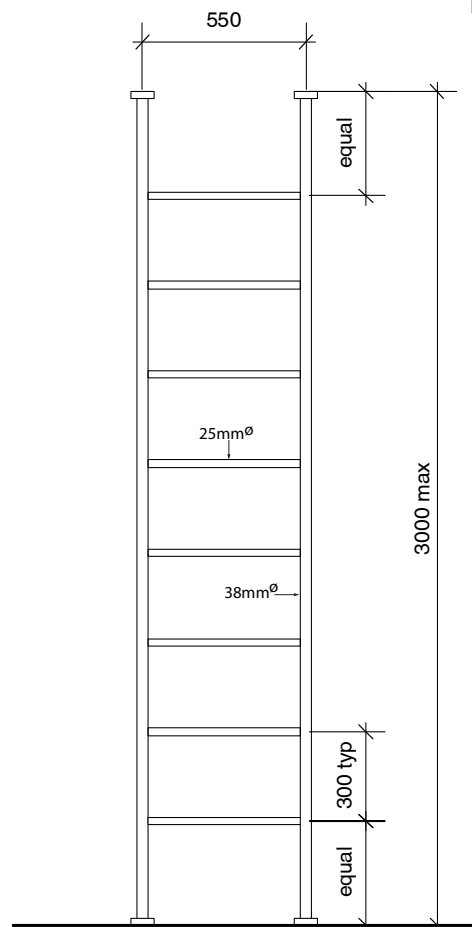

### SPECIFICATIONS

Recommended Use	Domestic, Hotel & Commercial
Material	Copper Tube with Brass Fittings
Colour Variations	Matte Black
Height	Made to Specification- Max 3000mm
Electrical Connection	Hardwired Only
Power Entry	Floor - Left or Right (Ceiling Option available)
Heating Method	Water Filled
Voltage	240V
Wattage	200 watts
IP Rating	IPX5
Standard	AS/NZS:3350

Dimensions are nominal measurements only.

**Disclaimer:** Products in this specification manual must by regulation be installed by licensed and registered trade people. The manufacturer/distributor reserves the right to vary specifications or delete models from their range without prior notification. Dimensions are nominal measurements only. Dimensions and set-outs listed are correct at time of publication however the manufacturer/distributor takes no responsibility for printing errors.