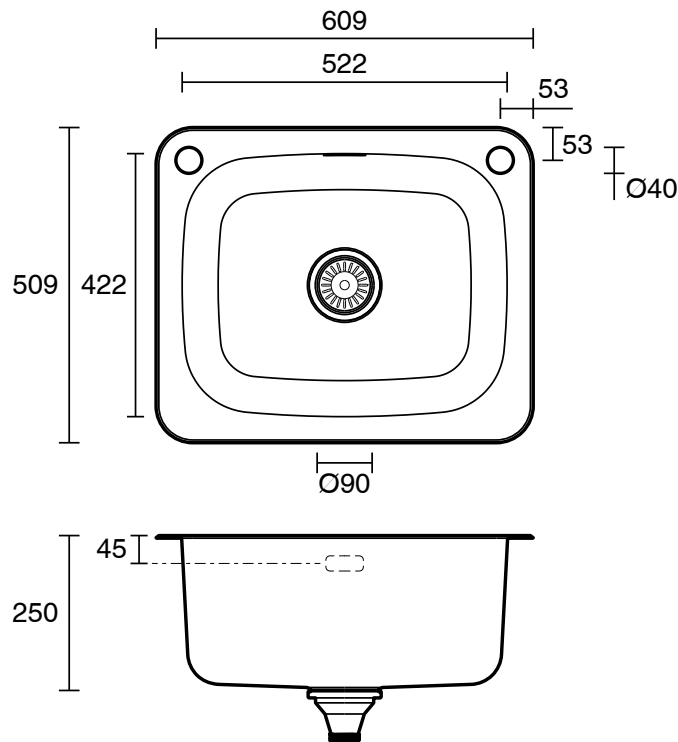

Posh Solus MK2 Inset/Undermount Laundry Trough 45 Litre 1 Taphole with Bypass & Overflow Stainless Steel

2406943

SPECIFICATIONS

Recommended Use	Domestic, Hotel & Commercial
Basin / Sink Type	Inset / Semi Inset
Number of Bowls	Single
Overflow Included	Yes
Plug & Waste Included	Yes
Taphole Configuration	1
Primary Material	Stainless Steel

WARRANTY

Warranty - Domestic Use	25 Years
Warranty - Commercial Use	12 Months
Spare Parts & Labour	12 Months

Please refer to Warranty Page for full Terms and Conditions

Dimensions are nominal measurements only.

CLEANING RECOMMENDATIONS:

We recommend the use of soapy water or approved cleaners. This product should not be cleaned with abrasive materials. Damage caused by any improper treatment is not covered by the product warranty. Refer to Warranty Conditions

Disclaimer: Products in this specification manual must by regulation be installed by licensed and registered trade people. The manufacturer/distributor reserves the right to vary specifications or delete models from their range without prior notification. Dimensions are nominal measurements only. Dimensions and set-outs listed are correct at time of publication however the manufacturer/distributor takes no responsibility for printing errors.

Published 25/11/2024

To see the complete Posh range go to www.reece.com.au