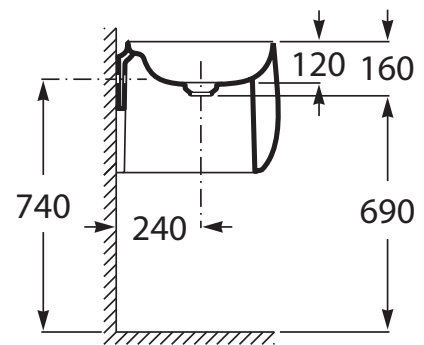

Roca Beyond Semi Totem Wall Hung Basin White

SPECIFICATIONS

Recommended Use	Domestic, Hotel & Commercial
Material	Fine ceramic
Colour	White
Bowl Capacity	6.5 Litres
Weight	20.5 kg
Fixing	Bolted to wall using Fixing Bolts (supplied)
Taphole Configuration	1 Taphole
Overflow Configuration	Without overflow
Plug & Waste	32 x 40mm Overflow (sold separately)
Tapware	Sold Separately

WARRANTY

Warranty - Domestic Use	15 Years
Parts & Labour	12 Months

Please refer to Warranty Page for full Terms and Conditions

Dimensions are nominal measurements only.

Disclaimer: Products in this specification manual must by regulation be installed by licensed and registered trade people. The manufacturer/distributor reserves the right to vary specifications or delete models from their range without prior notification. Dimensions are nominal measurements only. Dimensions and set-outs listed are correct at time of publication however the manufacturer/distributor takes no responsibility for printing errors.