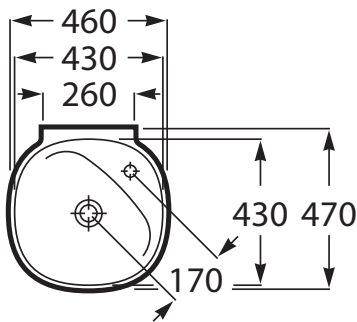

Roca Beyond Semi Totem Wall Hung Basin White

SPECIFICATIONS

Recommended Use	Domestic, Hotel & Commercial
Material	Fine ceramic
Colour	White
Bowl Capacity	6.5 Litres
Weight	20.5 kg
Fixing	Bolted to wall using Fixing Bolts (supplied)
Taphole Configuration	1 Taphole
Overflow Configuration	Without overflow
Plug & Waste	32 x 40mm Overflow (sold separately)
Tapware	Sold Separately

WARRANTY

Warranty - Domestic Use	15 Years
Parts & Labour	12 Months

Please refer to Warranty Page for full Terms and Conditions

Dimensions are nominal measurements only.

Disclaimer: Products in this specification manual must by regulation be installed by licensed and registered trade people. The manufacturer/distributor reserves the right to vary specifications or delete models from their range without prior notification. Dimensions are nominal measurements only. Dimensions and set-outs listed are correct at time of publication however the manufacturer/distributor takes no responsibility for printing errors.