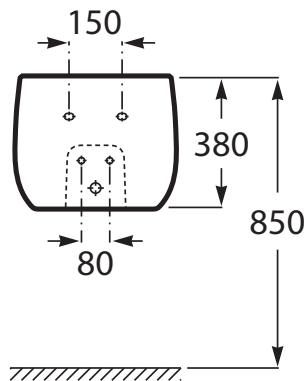

Roca Beyond Semi Totem Wall Hung Basin White

SPECIFICATIONS

Recommended Use	Domestic, Hotel & Commercial
Material	Fine ceramic
Colour	White
Bowl Capacity	6.5 Litres
Weight	20.5 kg
Fixing	Bolted to wall using Fixing Bolts (supplied)
Taphole Configuration	1 Taphole
Overflow Configuration	Without overflow
Plug & Waste	32 x 40mm Overflow (sold separately)
Tapware	Sold Separately

WARRANTY

Warranty - Domestic Use	15 Years
Parts & Labour	12 Months

Please refer to Warranty Page for full Terms and Conditions

Dimensions are nominal measurements only.

Disclaimer: Products in this specification manual must by regulation be installed by licensed and registered trade people. The manufacturer/distributor reserves the right to vary specifications or delete models from their range without prior notification. Dimensions are nominal measurements only. Dimensions and set-outs listed are correct at time of publication however the manufacturer/distributor takes no responsibility for printing errors.

Published 05/11/2021