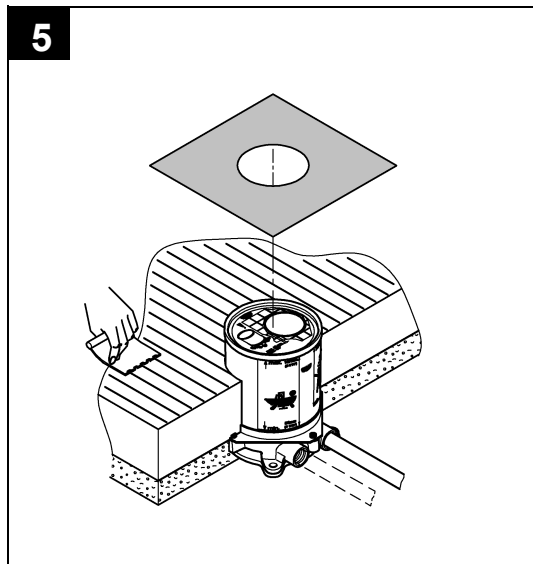

Installation instructions

Flush piping system prior and after installation of fitting thoroughly!

This product must be installed in conformance with local codes e.g. AS/NZS 3500 series of standard!

Installation and connection, see Figs [1] to [6]. Refer to the dimensional drawing above. **PLEASE NOTE** – Face of noggins need to be positioned a minimum of 43mm & a maximum of 73mm from where the finished wall surface will end up.

Note:

When installing concealed mixer body, please note it must be mounted onto timber or solid walls using appropriate reinforcement to ensure sufficient strength.

Open cold and hot water supply and check connections for leakage!

Care

For directions on the care of this fitting, please refer to the accompanying care instructions.