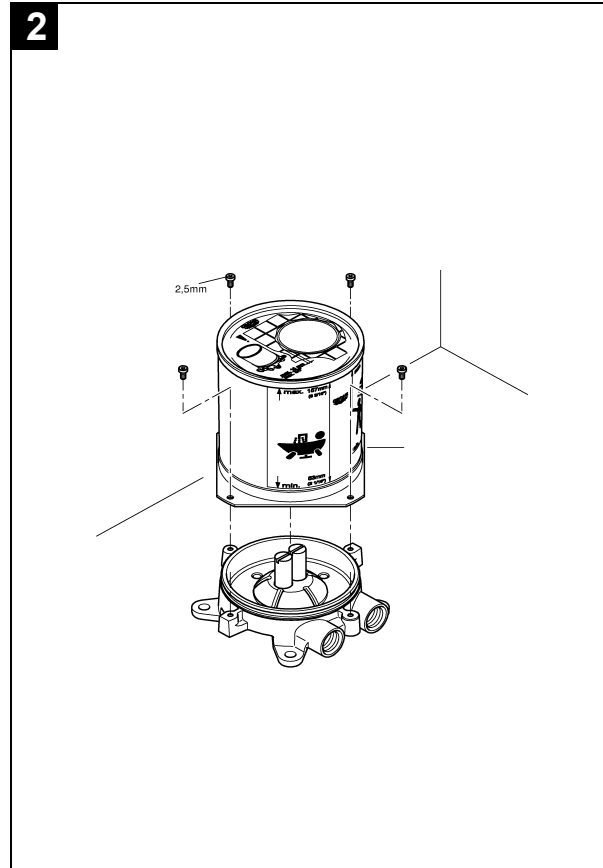

Installation instructions