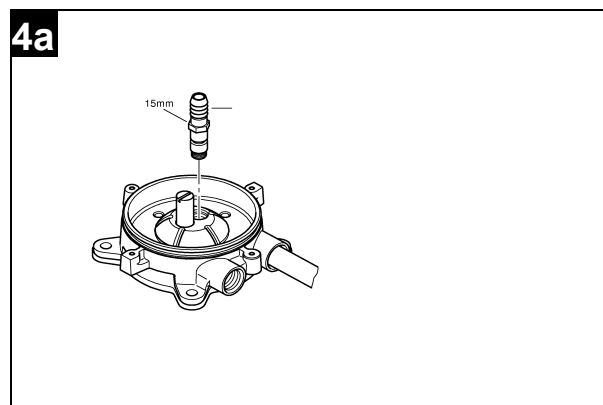

Installation instructions