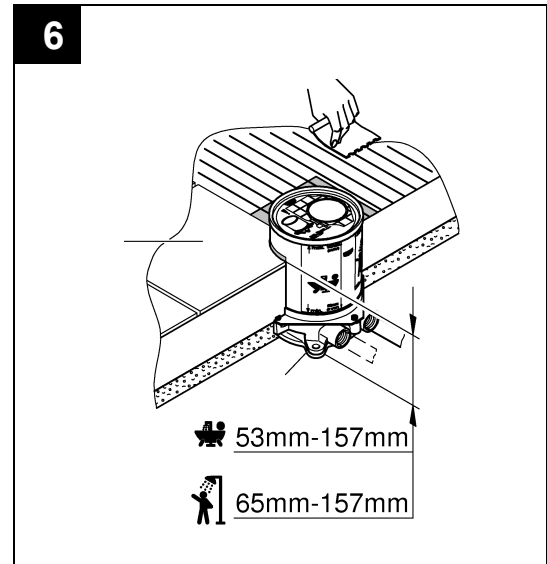

Installation instructions

Flush piping system prior and after installation of fitting thoroughly!

This product must be installed in conformance with local codes e.g. AS/NZS 3500 series of standard!

Installation and connection, see Figs [1] to [6]. Refer to the dimensional drawing above. **PLEASE NOTE** – Face of noggins need to be positioned a minimum of 43mm & a maximum of 73mm from where the finished wall surface will end up.

Note:

When installing concealed mixer body, please note it must be mounted onto timber or solid walls using appropriate reinforcement to ensure sufficient strength.

Open cold and hot water supply and check connections for leakage!

Care

For directions on the care of this fitting, please refer to the accompanying care instructions.