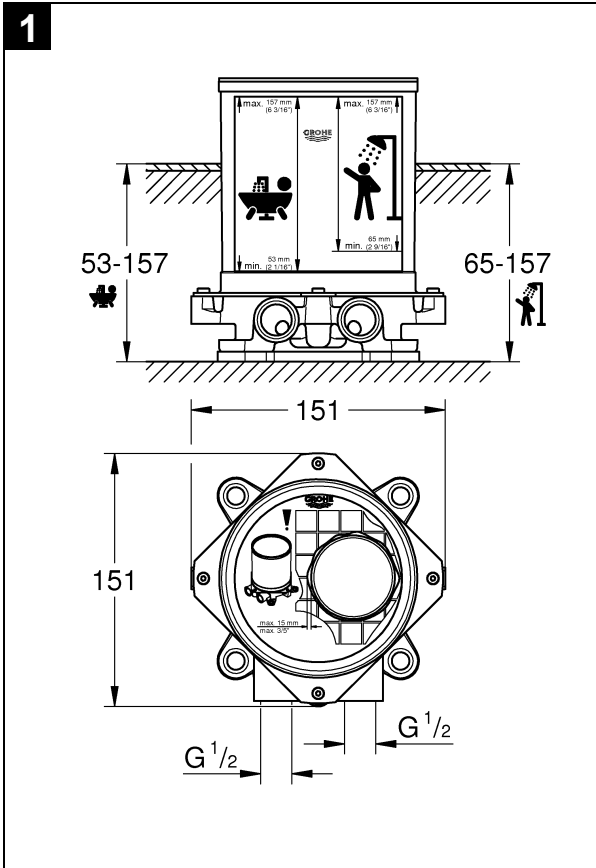

Installation instructions