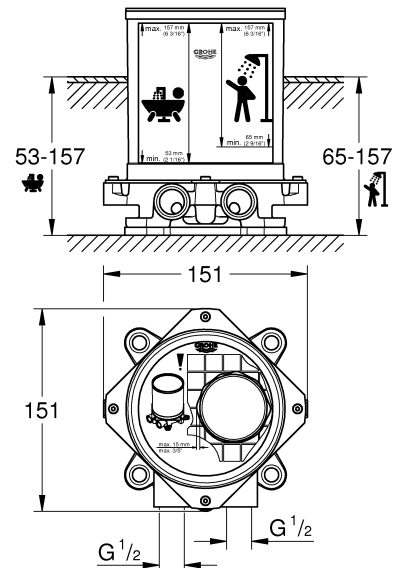

Product Description:

Rough-in set
Required for installation with Allure Floor Mounted Bath
Outlet 13218000

Without finishing Trim Set
Installation Plate with 360° horizontal and 3° vertical
adjustment

Installation depth 53-157mm for Bath Mixers/Spouts, Depth
compensation 104mm

Installation depth 65-157mm for Shower Mixers, depth
compensation 92mm

Two 1/2" Female Connections (hot/cold supplies) Flushing
Plug Acoustic Isolation Mat

Gasket included
Fixing material