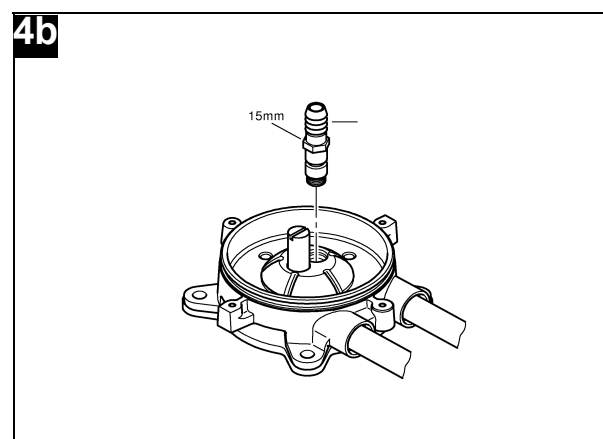

Installation instructions