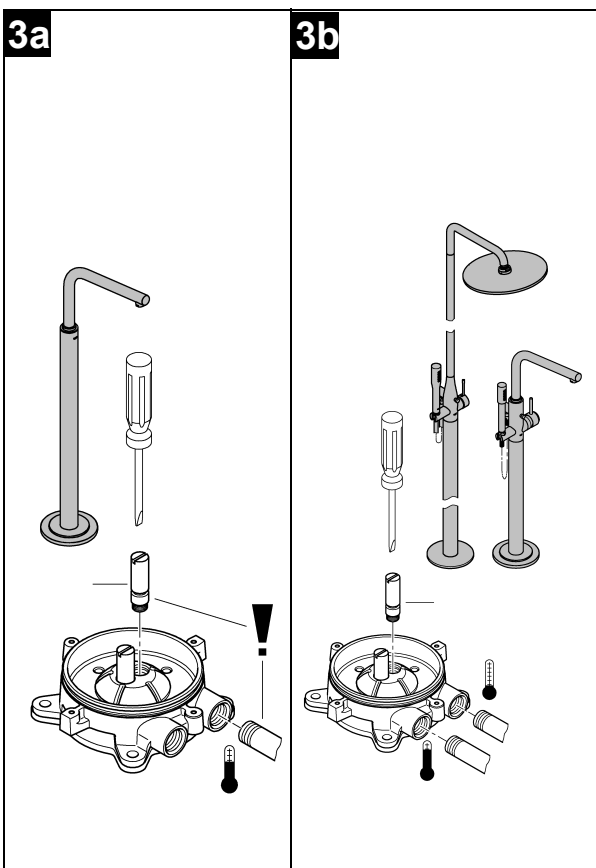

GROHE
ROUGH-IN SET
MODEL #45984001

Pure Freude
an Wasser

Product Specifications

Product Description:

Rough-in set
Required for installation with Allure Floor Mounted Bath
Outlet 13218000

Without finishing Trim Set
Installation Plate with 360° horizontal and 3° vertical
adjustment

Installation depth 53-157mm for Bath Mixers/Spouts, Depth
compensation 104mm

Installation depth 65-157mm for Shower Mixers, depth
compensation 92mm

Two 1/2" Female Connections (hot/cold supplies) Flushing
Plug Acoustic Isolation Mat

Gasket included
Fixing material

Installation instructions

Installation instructions

Flush piping system prior and after installation of fitting thoroughly!

This product must be installed in conformance with local codes e.g. AS/NZS 3500 series of standard!