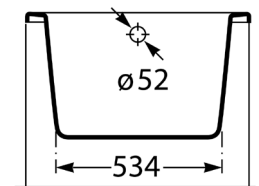

Roca The Gap Inset Bath (with Overflow) 1700 x 750mm White

9505307

SPECIFICATIONS

Recommended Use	Domestic, Hotel & Commercial
Material	Sanitary Grade Acrylic
Colour	White
Capacity	215 ltr
Weight	17 kg
Overflow Configuration	Overflow
Plug & Waste	Included

WARRANTY

Warranty - Domestic Use	15 Years
Spare Parts & Labour	12 Months

Please refer to Warranty Page for full Terms and Conditions

Dimensions are nominal measurements only.

CLEANING RECOMMENDATIONS:

We recommend the use of soapy water or approved cleaners. This product should not be cleaned with abrasive materials. Damage caused by any improper treatment is not covered by the product warranty. Refer to Warranty Conditions

Disclaimer: Products in this specification manual must by regulation be installed by licensed and registered trade people. The manufacturer/distributor reserves the right to vary specifications or delete models from their range without prior notification. Dimensions are nominal measurements only. Dimensions and set-outs listed are correct at time of publication however the manufacturer/distributor takes no responsibility for printing errors.

Published 18/02/2022

To see the complete Roca range go to www.reece.com.au