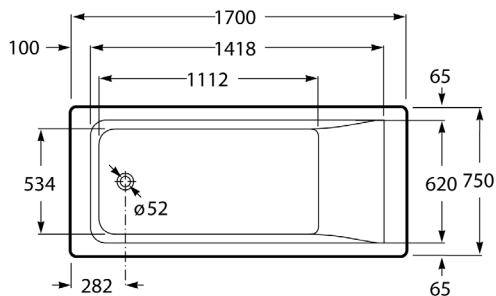

Roca The Gap Inset Bath (with Overflow) 1700 x 750mm White

9505307

SPECIFICATIONS

Recommended Use	Domestic, Hotel & Commercial
Material	Sanitary Grade Acrylic
Colour	White
Capacity	215 ltr
Weight	17 kg
Overflow Configuration	Overflow
Plug & Waste	Included

WARRANTY

Warranty - Domestic Use	15 Years
Spare Parts & Labour	12 Months

Please refer to Warranty Page for full Terms and Conditions

Dimensions are nominal measurements only.

CLEANING RECOMMENDATIONS:

We recommend the use of soapy water or approved cleaners. This product should not be cleaned with abrasive materials. Damage caused by any improper treatment is not covered by the product warranty. Refer to Warranty Conditions

Disclaimer: Products in this specification manual must by regulation be installed by licensed and registered trade people. The manufacturer/distributor reserves the right to vary specifications or delete models from their range without prior notification. Dimensions are nominal measurements only. Dimensions and set-outs listed are correct at time of publication however the manufacturer/distributor takes no responsibility for printing errors.

Published 18/02/2022

To see the complete Roca range go to www.reece.com.au