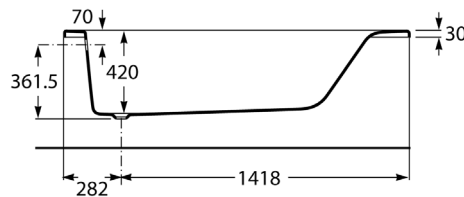

Roca The Gap Inset Bath (with Overflow) 1700 x 750mm White

9505307

SPECIFICATIONS

Recommended Use	Domestic, Hotel & Commercial
Material	Sanitary Grade Acrylic
Colour	White
Capacity	215 ltr
Weight	17 kg
Overflow Configuration	Overflow
Plug & Waste	Included

WARRANTY

Warranty - Domestic Use	15 Years
Spare Parts & Labour	12 Months

Please refer to Warranty Page for full Terms and Conditions

Dimensions are nominal measurements only.

CLEANING RECOMMENDATIONS:

We recommend the use of soapy water or approved cleaners. This product should not be cleaned with abrasive materials. Damage caused by any improper treatment is not covered by the product warranty. Refer to Warranty Conditions

Disclaimer: Products in this specification manual must by regulation be installed by licensed and registered trade people. The manufacturer/distributor reserves the right to vary specifications or delete models from their range without prior notification. Dimensions are nominal measurements only. Dimensions and set-outs listed are correct at time of publication however the manufacturer/distributor takes no responsibility for printing errors.

Published 18/02/2022

To see the complete Roca range go to www.reece.com.au