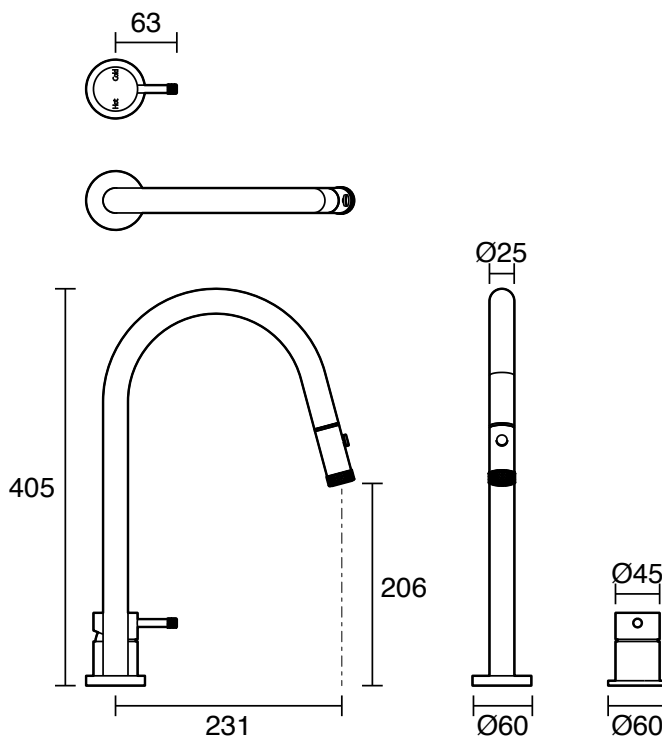

## Sussex Scala Nova Hob Sink Mixer Set Pull Out Spray PVD Brushed Platinum Gold (5 Star) Lead Free 43571

SPECIFICATIONS	
Recommended Use	Residential;Commercial
Colour Finish	Brushed Platinum Gold
Primary Material	Lead Free Brass
Recommended Pressure Range	150 - 500 kPa as per AS3500
Max Continuous Working Temperature (deg C)	65
Min Continuous Working Temperature (deg C)	1
WARRANTY	
Residential Use (Years)	40
Commercial Use (Years)	10
<i>Please refer to Sussex Warranty page for full Terms and Conditions</i>	

Dimensions are nominal measurements only.