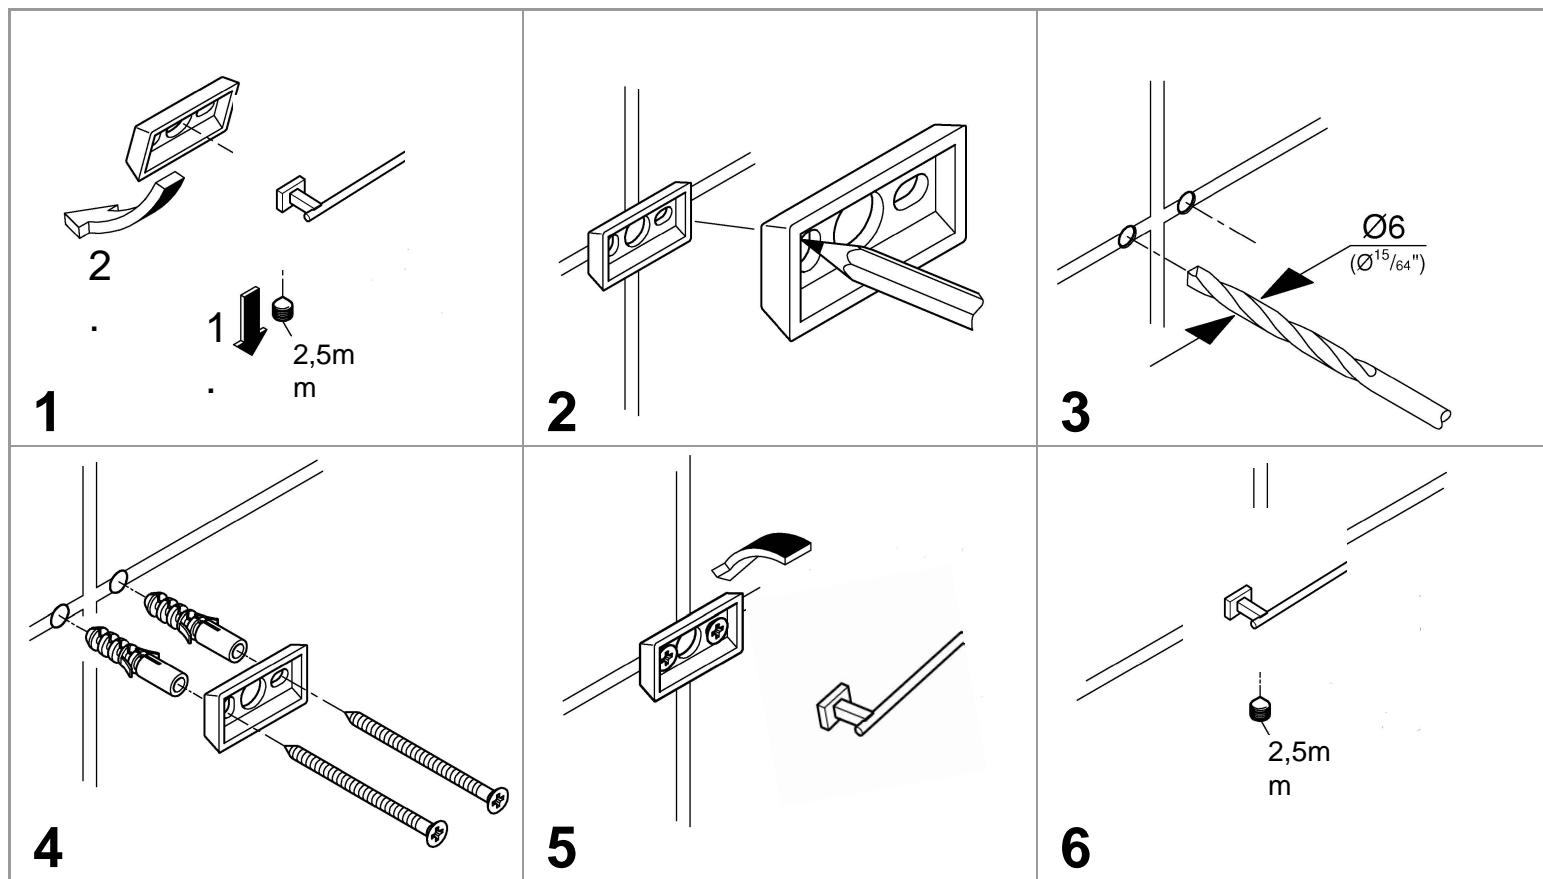

Installation instructions

Installation Instructions

When installing bathroom accessories please ensure all fixings are installed for maximum stability.

Care

For directions on the care of this fitting, please refer to the accompanying care instructions.