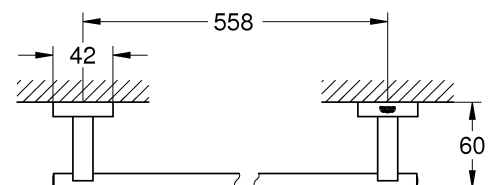

ESSENTIALS CUBE
600MM SINGLE TOWEL RAIL
MODEL #40509001

Pure Freude
an Wasser

Product Specifications

Product Description:

Essentials Cube

Towel rail

material: metal

600 mm (functional length 558 mm)

concealed fastening

GROHE StarLight® chrome finish