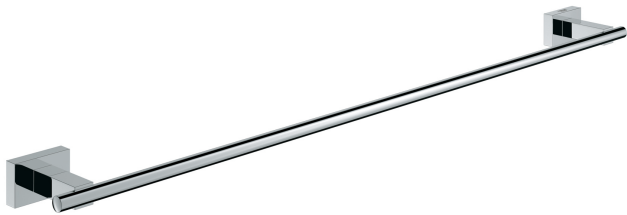

ESSENTIALS CUBE
600MM SINGLE TOWEL RAIL
MODEL #40509001

Pure Freude
an Wasser

Product Specifications

Product Description:

Essentials Cube

Towel rail

material: metal

600 mm (functional length 558 mm)

concealed fastening

GROHE StarLight® chrome finish

Installation instructions

Installation Instructions

When installing bathroom accessories please ensure all fixings are installed for maximum stability.

Care