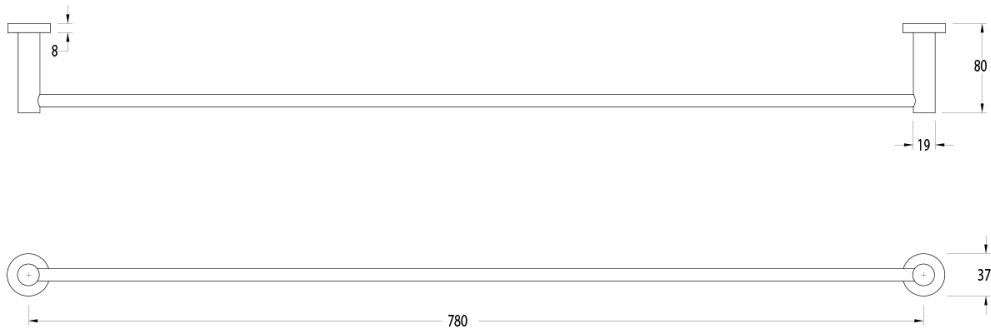

Milli Mood Edit Single Towel Rail 780mm Living Tumbled Brass

225979

SPECIFICATIONS

Recommended Use	Domestic, Hotel & Commercial
Colour	Living Tumbled Brass
Material	DR Brass

WARRANTY

Replacement Only - Domestic Use 15 Years

Please refer to Warranty Page for full Terms and Conditions

Dimensions are nominal measurements only.

CLEANING RECOMMENDATIONS:

We recommend the use of soapy water or approved cleaners. This product should not be cleaned with abrasive materials. Damage caused by any improper treatment is not covered by the product warranty. Refer to Warranty Conditions

Disclaimer: Products in this specification manual must by regulation be installed by licensed and registered trade people. The manufacturer/distributor reserves the right to vary specifications or delete models from their range without prior notification. Dimensions are nominal measurements only. Dimensions and set-outs listed are correct at time of publication however the manufacturer/distributor takes no responsibility for printing errors.

Published 28/03/2022

To see the complete Milli range go to
www.reece.com.au