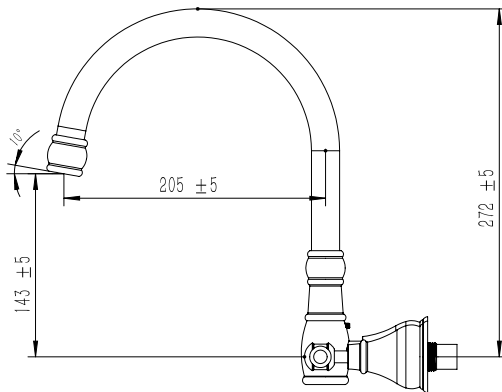

Milli Voir Wall Kitchen Set Lever Handle Brushed Nickel (4 Star)

2265493

SPECIFICATIONS

Recommended Use	Domestic, hotel and commercial
Colour	Brushed Nickel
Material	DR Brass
Recommended Pressure Range	150 - 500 kPa
Max Continuous Working Pressure	500 kPa
Max Continuous Working Temperature	80 deg C
Suitable for Storage Tank Hot Water	Yes
Suitable for Continuous Flow Hot Water	Yes
Suitable for Gravity Feed Hot Water	No

WARRANTY

Warranty - Domestic Use	15 Years
Spare Parts & Labour	12 Months

Please refer to Warranty Page for full Terms and Conditions

Dimensions are nominal measurements only.

CLEANING RECOMMENDATIONS:

We recommend the use of soapy water or approved cleaners. This product should not be cleaned with abrasive materials. Damage caused by any improper treatment is not covered by the product warranty. Refer to Warranty Conditions

Disclaimer: Products in this specification manual must by regulation be installed by licensed and registered trade people. The manufacturer/distributor reserves the right to vary specifications or delete models from their range without prior notification. Dimensions are nominal measurements only. Dimensions and set-outs listed are correct at time of publication however the manufacturer/distributor takes no responsibility for printing errors.

Published 01/06/2020

To see the complete Milli range go to www.reece.com.au