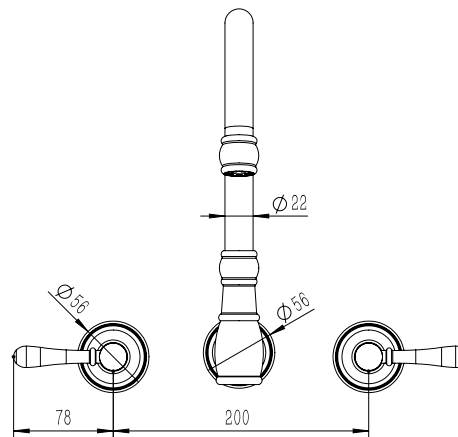

Milli Voir Wall Kitchen Set Lever Handle Brushed Nickel (4 Star)

2265493

SPECIFICATIONS

Recommended Use	Domestic, hotel and commercial
Colour	Brushed Nickel
Material	DR Brass
Recommended Pressure Range	150 - 500 kPa
Max Continuous Working Pressure	500 kPa
Max Continuous Working Temperature	80 deg C
Suitable for Storage Tank Hot Water	Yes
Suitable for Continuous Flow Hot Water	Yes
Suitable for Gravity Feed Hot Water	No

WARRANTY

Warranty - Domestic Use	15 Years
Spare Parts & Labour	12 Months

Please refer to Warranty Page for full Terms and Conditions

Dimensions are nominal measurements only.

CLEANING RECOMMENDATIONS:

We recommend the use of soapy water or approved cleaners. This product should not be cleaned with abrasive materials. Damage caused by any improper treatment is not covered by the product warranty. Refer to Warranty Conditions

Disclaimer: Products in this specification manual must by regulation be installed by licensed and registered trade people. The manufacturer/distributor reserves the right to vary specifications or delete models from their range without prior notification. Dimensions are nominal measurements only. Dimensions and set-outs listed are correct at time of publication however the manufacturer/distributor takes no responsibility for printing errors.

Published 01/06/2020

To see the complete Milli range go to www.reece.com.au