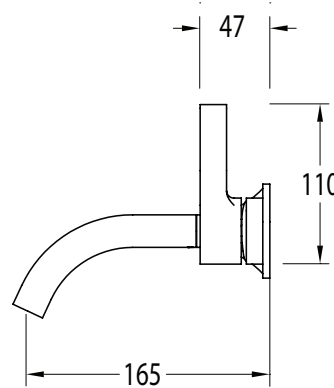

Milli Oria Wall Basin Mixer Outlet System 165mm PVD Brushed Bronze (5 Star)

2265692

SPECIFICATIONS

Recommended Use	Domestic, Hotel & Commercial
Colour	Bronze
Finish	Brushed
Material	Brass
Recommended Pressure Range	250-500kPa
Maximum Continuous Working Temperature	65 deg C
Suitable for Storage Tank Hot Water	Yes
Suitable for Continuous Flow Hot Water	Yes
Suitable for Gravity Feed Hot Water	No

WARRANTY

Warranty - Domestic Use	15 Years
Spare Parts & Labour	12 Months

Please refer to Warranty Page for full Terms and Conditions

Dimensions are nominal measurements only.

CLEANING RECOMMENDATIONS:

We recommend the use of soapy water or approved cleaners. This product should not be cleaned with abrasive materials. Damage caused by any improper treatment is not covered by the product warranty. Refer to Warranty Conditions

Disclaimer: Products in this specification manual must by regulation be installed by licensed and registered trade people. The manufacturer/distributor reserves the right to vary specifications or delete models from their range without prior notification. Dimensions are nominal measurements only. Dimensions and set-outs listed are correct at time of publication however the manufacturer/distributor takes no responsibility for printing errors.

Published 02/07/2021

To see the complete Milli range go to www.reece.com.au