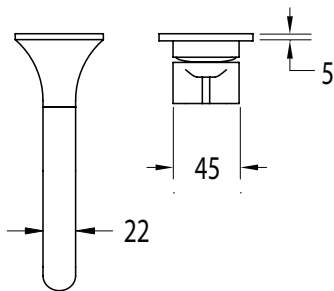

Milli Oria Wall Basin Mixer Outlet System 165mm PVD Brushed Bronze (5 Star)

2265692

SPECIFICATIONS

Recommended Use	Domestic, Hotel & Commercial
Colour	Bronze
Finish	Brushed
Material	Brass
Recommended Pressure Range	250-500kPa
Maximum Continuous Working Temperature	65 deg C
Suitable for Storage Tank Hot Water	Yes
Suitable for Continuous Flow Hot Water	Yes
Suitable for Gravity Feed Hot Water	No

WARRANTY

Warranty - Domestic Use	15 Years
Spare Parts & Labour	12 Months

Please refer to Warranty Page for full Terms and Conditions

Dimensions are nominal measurements only.

CLEANING RECOMMENDATIONS:

We recommend the use of soapy water or approved cleaners. This product should not be cleaned with abrasive materials. Damage caused by any improper treatment is not covered by the product warranty. Refer to Warranty Conditions

Disclaimer: Products in this specification manual must by regulation be installed by licensed and registered trade people. The manufacturer/distributor reserves the right to vary specifications or delete models from their range without prior notification. Dimensions are nominal measurements only. Dimensions and set-outs listed are correct at time of publication however the manufacturer/distributor takes no responsibility for printing errors.

Published 02/07/2021

To see the complete Milli range go to www.reece.com.au