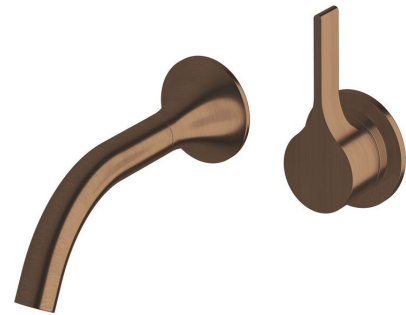

Milli Oria Wall Basin Mixer Outlet System 165mm PVD Brushed Bronze (5 Star)

2265692

SPECIFICATIONS

Recommended Use	Domestic, Hotel & Commercial
Colour	Bronze
Finish	Brushed
Material	Brass
Recommended Pressure Range	250-500kPa
Maximum Continuous Working Temperature	65 deg C
Suitable for Storage Tank Hot Water	Yes
Suitable for Continuous Flow Hot Water	Yes
Suitable for Gravity Feed Hot Water	No

WARRANTY

Warranty - Domestic Use	15 Years
Spare Parts & Labour	12 Months

Please refer to Warranty Page for full Terms and Conditions

Dimensions are nominal measurements only.

CLEANING RECOMMENDATIONS:

We recommend the use of soapy water or approved cleaners. This product should not be cleaned with abrasive materials. Damage caused by any improper treatment is not covered by the product warranty. Refer to Warranty Conditions

Disclaimer: Products in this specification manual must by regulation be installed by licensed and registered trade people. The manufacturer/distributor reserves the right to vary specifications or delete models from their range without prior notification. Dimensions are nominal measurements only. Dimensions and set-outs listed are correct at time of publication however the manufacturer/distributor takes no responsibility for printing errors.

Published 02/07/2021

To see the complete Milli range go to www.reece.com.au