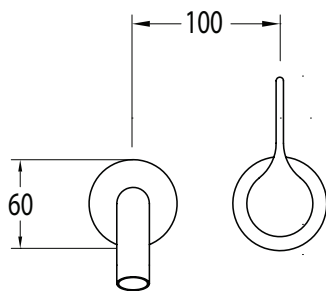

Milli Oria Wall Basin Mixer Outlet System 165mm PVD Brushed Bronze (5 Star)

2265692

SPECIFICATIONS

Recommended Use	Domestic, Hotel & Commercial
Colour	Bronze
Finish	Brushed
Material	Brass
Recommended Pressure Range	250-500kPa
Maximum Continuous Working Temperature	65 deg C
Suitable for Storage Tank Hot Water	Yes
Suitable for Continuous Flow Hot Water	Yes
Suitable for Gravity Feed Hot Water	No

WARRANTY

Warranty - Domestic Use	15 Years
Spare Parts & Labour	12 Months

Please refer to Warranty Page for full Terms and Conditions

Dimensions are nominal measurements only.

CLEANING RECOMMENDATIONS:

We recommend the use of soapy water or approved cleaners. This product should not be cleaned with abrasive materials. Damage caused by any improper treatment is not covered by the product warranty. Refer to Warranty Conditions

Disclaimer: Products in this specification manual must by regulation be installed by licensed and registered trade people. The manufacturer/distributor reserves the right to vary specifications or delete models from their range without prior notification. Dimensions are nominal measurements only. Dimensions and set-outs listed are correct at time of publication however the manufacturer/distributor takes no responsibility for printing errors.

Published 02/07/2021

To see the complete Milli range go to www.reece.com.au