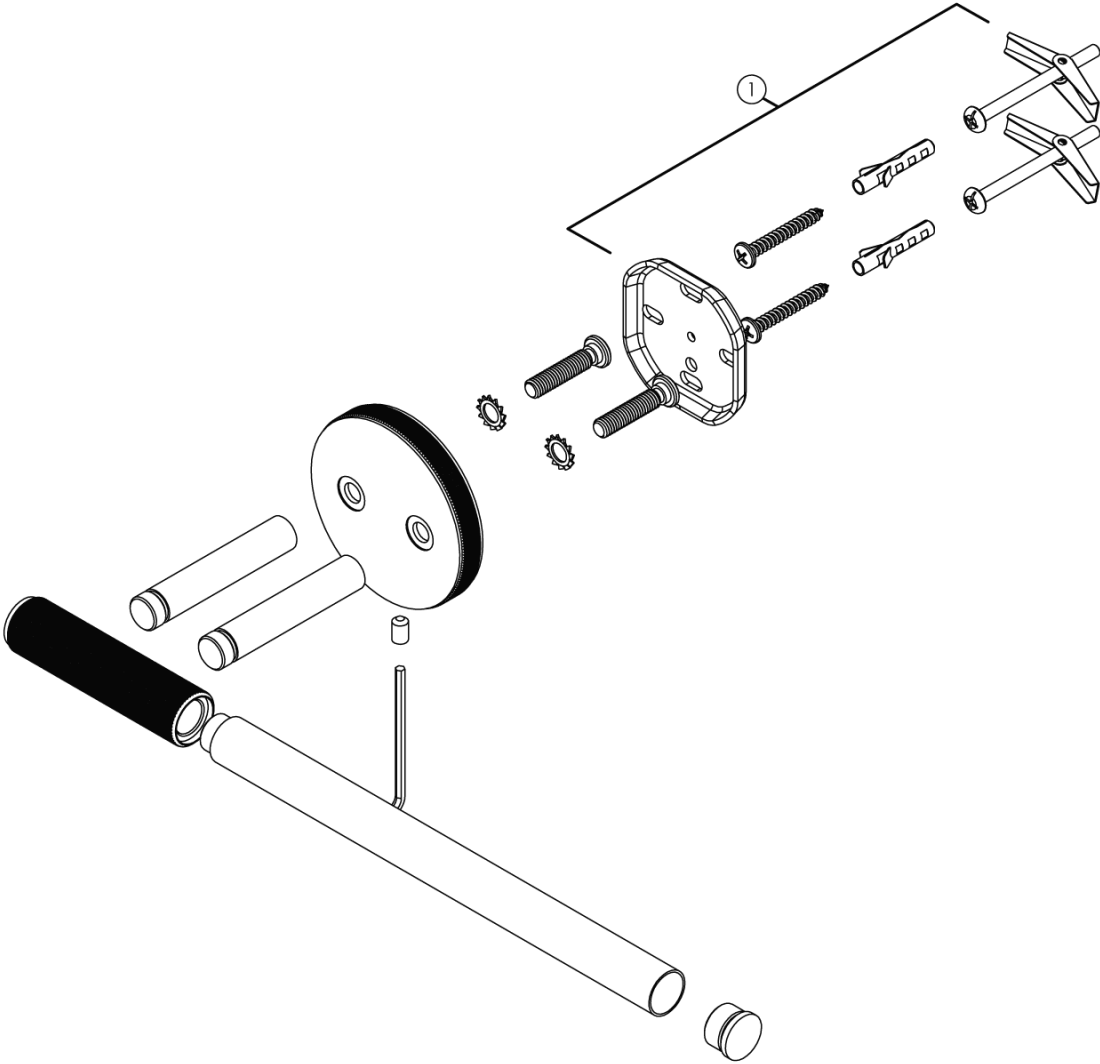

Milli Marq Edit Guest Towel Holder Brushed Gold

21915

No.	Description	Code
1	Milli Marc Edit Fixing Plate Kit	29882