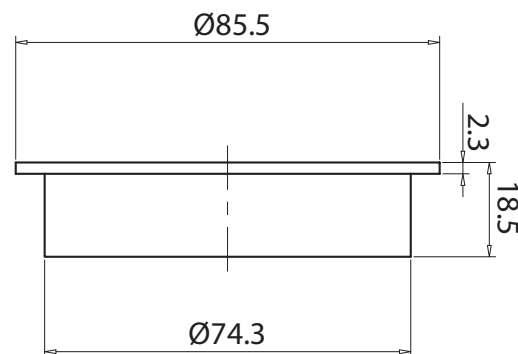

Mizu Drift Brass Trapscrew Grate Round 80mm Brushed Nickel

246025

SPECIFICATIONS

Recommended Use	Domestic, Hotel & Commercial
Material	Brass
Colour	Brushed Nickel
Finish	Brushed

WARRANTY

Replacement Only - Domestic Use	12 Months

Please refer to Warranty Page for full Terms and Conditions

Dimensions are nominal measurements only.

CLEANING RECOMMENDATIONS:

We recommend using a soft cloth or moist sponge with soapy water or mild detergent. Rinse with clean water, towel dry after cleaning. Clean regularly to protect surface finish. Do not use chemical or abrasive cleaners, avoid using a scrubbing brush or scourer sponge to clean. A soft brush can be used for hard to reach places. Damage caused by any improper treatment is not covered by the product warranty. Refer to Warranty Conditions.

Disclaimer: Products in this specification manual must by regulation be installed by licensed and registered trade people. The manufacturer/distributor reserves the right to vary specifications or delete models from their range without prior notification. Dimensions are nominal measurements only. Dimensions and set-outs listed are correct at time of publication however the manufacturer/distributor takes no responsibility for printing errors.

Published 22/12/2021

To see the complete Mizu range go to www.reece.com.au