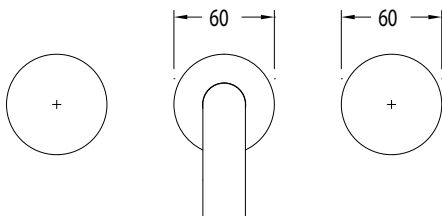

Milli Pure Bath Set 200mm with Cirque Textured Handles

SPECIFICATIONS

Recommended Use	Domestic, Commercial, Hotel
Colour Variations	Chrome, Matte Black, Brushed Nickel, Brushed Gunmetal
Recommended Pressure Range	300 - 500Kpa
Max Continuous Working Pressure	500Kpa
Max Continuous Working Temperature	65 deg. C
Suitable for Storage Tank Hot Water	Yes
Suitable for Continuous Flow Hot Water	Yes
Suitable for Gravity Feed Hot Water	No

WARRANTY

Warranty - Domestic Use	15 Years
Spare Parts	1 Year
Labour	1 Year

Please refer to Warranty Page for full Terms and Conditions

Dimensions are nominal measurements only.

Disclaimer: Products in this specification manual must by regulation be installed by licensed and registered trade people. The manufacturer/distributor reserves the right to vary specifications or delete models from their range without prior notification. Dimensions are nominal measurements only. Dimensions and set-outs listed are correct at time of publication however the manufacturer/distributor takes no responsibility for printing errors.

Published 22/08/2019

To see the complete Milli range go to www.reece.com.au/bathrooms