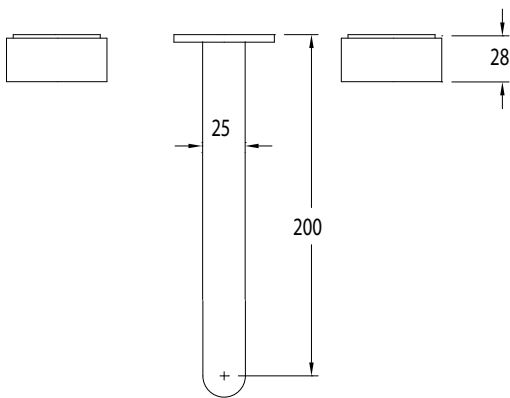

Milli Pure Bath Set 200mm with Cirque Textured Handles

SPECIFICATIONS

Recommended Use	Domestic, Commercial, Hotel
Colour Variations	Chrome, Matte Black, Brushed Nickel, Brushed Gunmetal
Recommended Pressure Range	300 - 500Kpa
Max Continuous Working Pressure	500Kpa
Max Continuous Working Temperature	65 deg. C
Suitable for Storage Tank Hot Water	Yes
Suitable for Continuous Flow Hot Water	Yes
Suitable for Gravity Feed Hot Water	No

WARRANTY

Warranty - Domestic Use	15 Years
Spare Parts	1 Year
Labour	1 Year

Please refer to Warranty Page for full Terms and Conditions

Dimensions are nominal measurements only.

Disclaimer: Products in this specification manual must by regulation be installed by licensed and registered trade people. The manufacturer/distributor reserves the right to vary specifications or delete models from their range without prior notification. Dimensions are nominal measurements only. Dimensions and set-outs listed are correct at time of publication however the manufacturer/distributor takes no responsibility for printing errors.

Published 22/08/2019

To see the complete Milli range go to www.reece.com.au/bathrooms