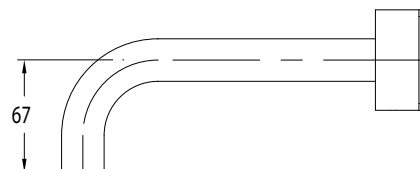

Milli Pure Bath Set 200mm with Cirque Textured Handles

SPECIFICATIONS

Recommended Use	Domestic, Commercial, Hotel
Colour Variations	Chrome, Matte Black, Brushed Nickel, Brushed Gunmetal
Recommended Pressure Range	300 - 500Kpa
Max Continuous Working Pressure	500Kpa
Max Continuous Working Temperature	65 deg. C
Suitable for Storage Tank Hot Water	Yes
Suitable for Continuous Flow Hot Water	Yes
Suitable for Gravity Feed Hot Water	No

WARRANTY

Warranty - Domestic Use	15 Years
Spare Parts	1 Year
Labour	1 Year

Please refer to Warranty Page for full Terms and Conditions

Dimensions are nominal measurements only.

Disclaimer: Products in this specification manual must by regulation be installed by licensed and registered trade people. The manufacturer/distributor reserves the right to vary specifications or delete models from their range without prior notification. Dimensions are nominal measurements only. Dimensions and set-outs listed are correct at time of publication however the manufacturer/distributor takes no responsibility for printing errors.

Published 22/08/2019

To see the complete Milli range go to www.reece.com.au/bathrooms