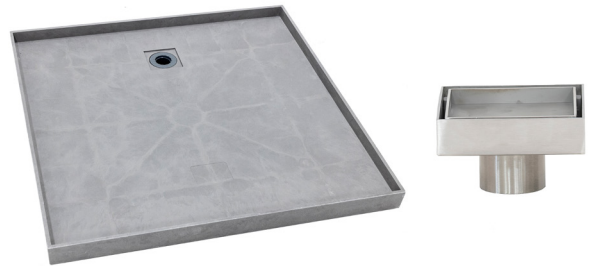

Posh Solus Tile Over Shower Tray with Rear Stainless Steel Tile Insert Waste 900mm x 900mm

9512230

SPECIFICATIONS

Recommended Use	Domestic, Hotel & Commercial
Shower Base Colour	Grey
Shower Base Material	SMC
Shower Grate Material	Stainless Steel (316 Grade)
Waste Position	Centre Rear
Shower Base Waste Size	50 mm
Weight of Shower Base	20 kg
Usage	Corner & Alcove Install

WARRANTY

Warranty - Domestic Use	10 Years
Spare Parts & Labour	12 Months

Please refer to Warranty Page for full Terms and Conditions

Dimensions are nominal measurements only.

CLEANING RECOMMENDATIONS:

We recommend the use of soapy water or approved cleaners. This product should not be cleaned with abrasive materials. Damage caused by any improper treatment is not covered by the product warranty. Refer to Warranty Conditions

Disclaimer: Products in this specification manual must by regulation be installed by licensed and registered trade people. The manufacturer/distributor reserves the right to vary specifications or delete models from their range without prior notification. Dimensions are nominal measurements only. Dimensions and set-outs listed are correct at time of publication however the manufacturer/distributor takes no responsibility for printing errors.

Published 31/07/2023

To see the complete Posh range go to
www.reece.com.au