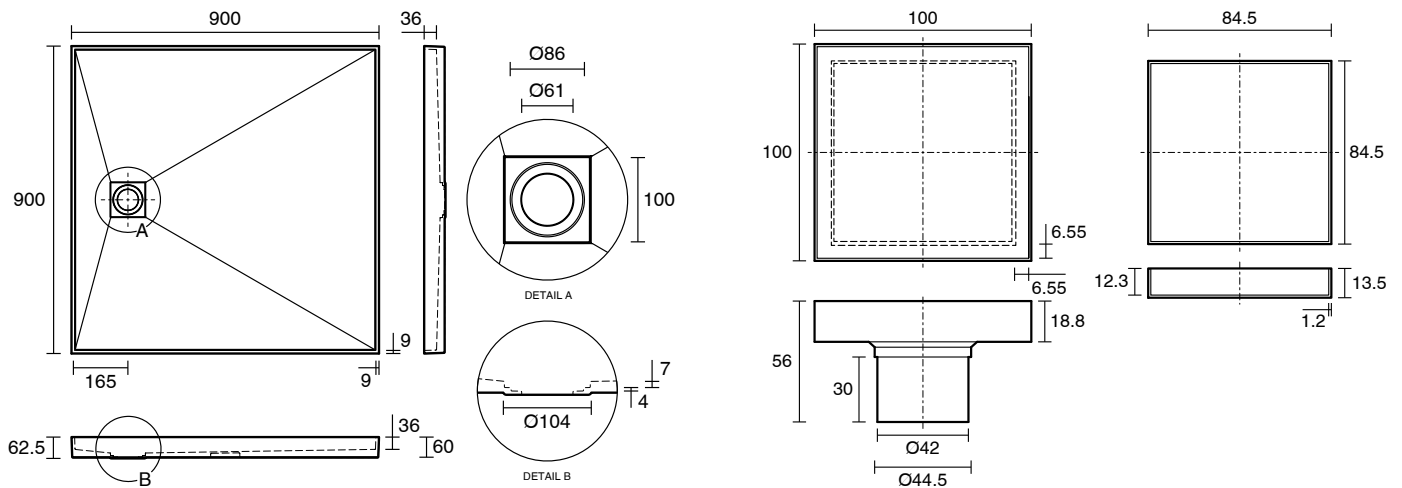

Posh Solus Tile Over Shower Tray with Rear Stainless Steel Tile Insert Waste 900mm x 900mm

9512230

SPECIFICATIONS

Recommended Use	Domestic, Hotel & Commercial
Shower Base Colour	Grey
Shower Base Material	SMC
Shower Grate Material	Stainless Steel (316 Grade)
Waste Position	Centre Rear
Shower Base Waste Size	50 mm
Weight of Shower Base	20 kg
Usage	Corner & Alcove Install

WARRANTY

Warranty - Domestic Use	10 Years
Spare Parts & Labour	12 Months

Please refer to Warranty Page for full Terms and Conditions

Dimensions are nominal measurements only.

CLEANING RECOMMENDATIONS:

We recommend the use of soapy water or approved cleaners. This product should not be cleaned with abrasive materials. Damage caused by any improper treatment is not covered by the product warranty. Refer to Warranty Conditions

Disclaimer: Products in this specification manual must by regulation be installed by licensed and registered trade people. The manufacturer/distributor reserves the right to vary specifications or delete models from their range without prior notification. Dimensions are nominal measurements only. Dimensions and set-outs listed are correct at time of publication however the manufacturer/distributor takes no responsibility for printing errors.

Published 31/07/2023

To see the complete Posh range go to
www.reece.com.au