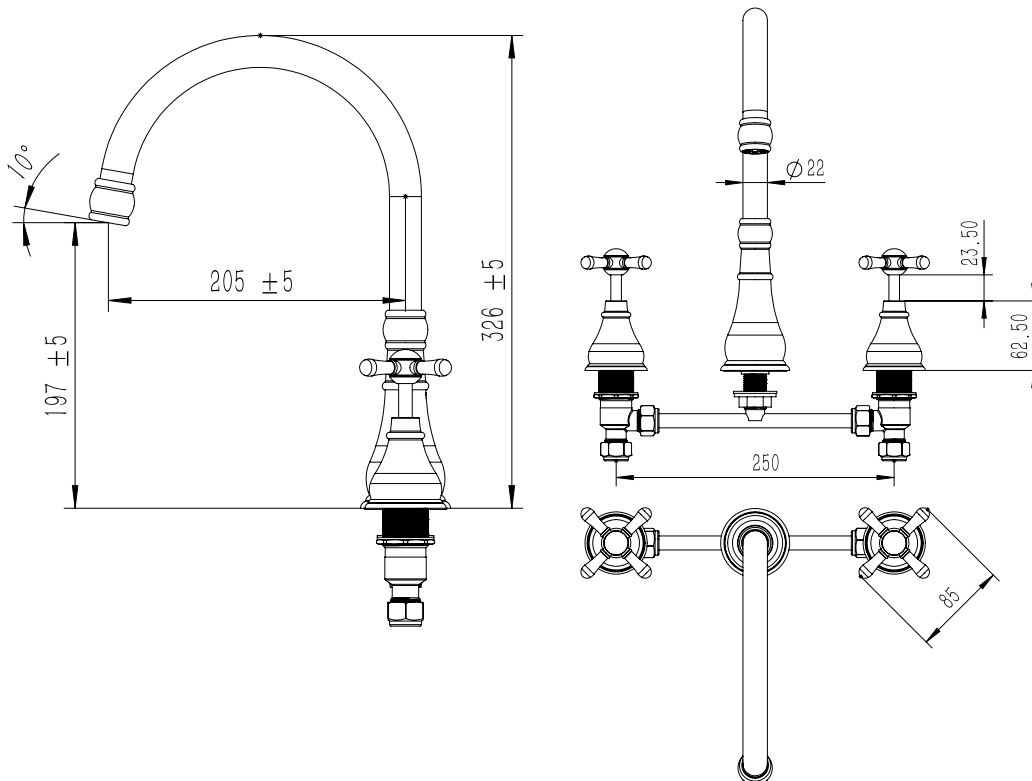

Milli Voir Hob Kitchen / Spa Set Cross Handle Brushed Gunmetal (4 Star)

2265546

SPECIFICATIONS

Recommended Use	Domestic, hotel and commercial
Colour	Gunmetal
Material	DR Brass
Recommended Pressure Range	150 - 500 kPa
Max Continuous Working Pressure	500 kPa
Max Continuous Working Temperature	80 deg C
Suitable for Storage Tank Hot Water	Yes
Suitable for Continuous Flow Hot Water	Yes
Suitable for Gravity Feed Hot Water	No

WARRANTY

Warranty - Domestic Use	15 Years
Spare Parts & Labour	12 Months

Please refer to Warranty Page for full Terms and Conditions

Dimensions are nominal measurements only.

CLEANING RECOMMENDATIONS:

We recommend the use of soapy water or approved cleaners. This product should not be cleaned with abrasive materials. Damage caused by any improper treatment is not covered by the product warranty. Refer to Warranty Conditions

Disclaimer: Products in this specification manual must by regulation be installed by licensed and registered trade people. The manufacturer/distributor reserves the right to vary specifications or delete models from their range without prior notification. Dimensions are nominal measurements only. Dimensions and set-outs listed are correct at time of publication however the manufacturer/distributor takes no responsibility for printing errors.

Published 01/06/2020

To see the complete Milli range go to www.reece.com.au