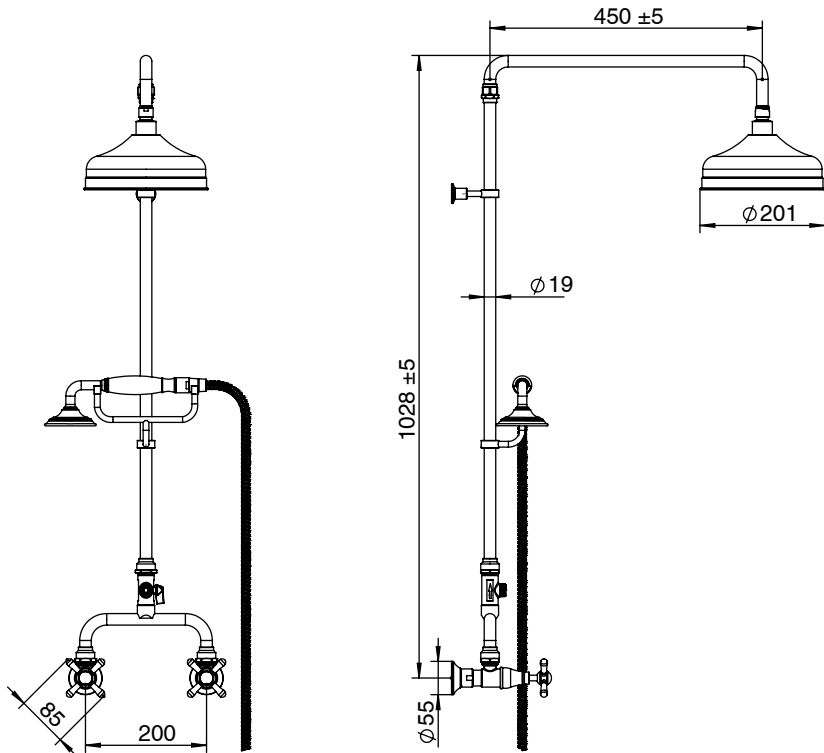

Milli Monument Edit Exposed Twin Telephone Shower Set Cross Handles Chrome (3 Star)

4204465

SPECIFICATIONS

Recommended Use	Domestic, Hotel & Commercial
Colour	Chrome
Finish	Polished
Material	DR Brass
Recommended Pressure Range	150 - 500 kPa
Maximum Continuous Working Temperature	80 deg C
Suitable for Storage Tank Hot Water	Yes
Suitable for Continuous Flow Hot Water	Yes
Suitable for Gravity Feed Hot Water	No

WARRANTY

Warranty - Domestic Use	15 Years
Spare Parts & Labour	12 Months

Please refer to Warranty Page for full Terms and Conditions

Dimensions are nominal measurements only.

CLEANING RECOMMENDATIONS:

We recommend the use of soapy water or approved cleaners. This product should not be cleaned with abrasive materials. Damage caused by any improper treatment is not covered by the product warranty. Refer to Warranty Conditions

Disclaimer: Products in this specification manual must by regulation be installed by licensed and registered trade people. The manufacturer/distributor reserves the right to vary specifications or delete models from their range without prior notification. Dimensions are nominal measurements only. Dimensions and set-outs listed are correct at time of publication however the manufacturer/distributor takes no responsibility for printing errors.

Published 05/10/2022

To see the complete Milli range go to www.reece.com.au