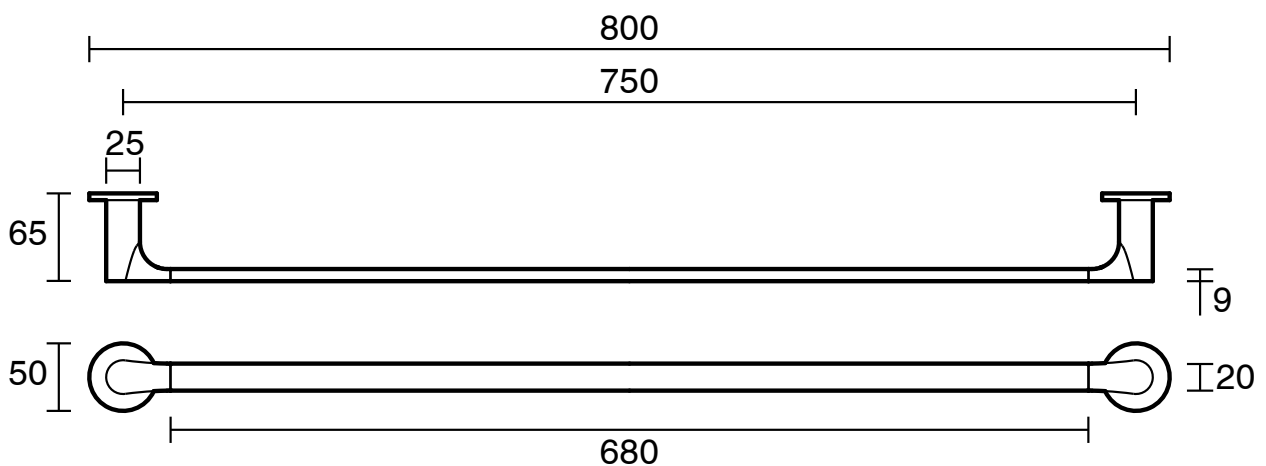

mizu

Mizu Silk Single Towel Rail 750mm Brushed Gunmetal

9511268

SPECIFICATIONS

Recommended Use	Domestic, Hotel & Commercial
Colour	Brushed Gunmetal
Material	Zinc

WARRANTY

Replacement Only - Domestic Use 10 Years

Please refer to Warranty Page for full Terms and Conditions

Dimensions are nominal measurements only.

CLEANING RECOMMENDATIONS:

We recommend the use of soapy water or approved cleaners. This product should not be cleaned with abrasive materials. Damage caused by any improper treatment is not covered by the product warranty. Refer to Warranty Conditions

Disclaimer: Products in this specification manual must by regulation be installed by licensed and registered trade people. The manufacturer/distributor reserves the right to vary specifications or delete models from their range without prior notification. Dimensions are nominal measurements only. Dimensions and set-outs listed are correct at time of publication however the manufacturer/distributor takes no responsibility for printing errors.

Published 27/07/2022

To see the complete Mizu range go to www.reece.com.au