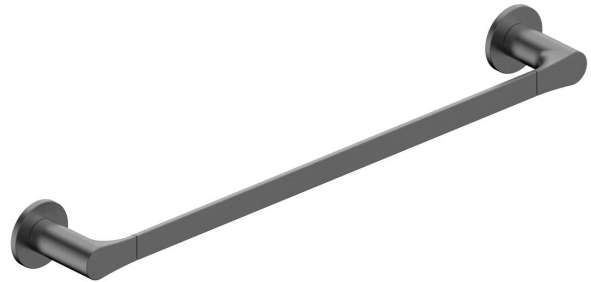

mizu

Mizu Silk Single Towel Rail 750mm Brushed Gunmetal

9511268

SPECIFICATIONS

Recommended Use	Domestic, Hotel & Commercial
Colour	Brushed Gunmetal
Material	Zinc

WARRANTY

Replacement Only - Domestic Use 10 Years

Please refer to Warranty Page for full Terms and Conditions

Dimensions are nominal measurements only.

CLEANING RECOMMENDATIONS:

We recommend the use of soapy water or approved cleaners. This product should not be cleaned with abrasive materials. Damage caused by any improper treatment is not covered by the product warranty. Refer to Warranty Conditions

Disclaimer: Products in this specification manual must by regulation be installed by licensed and registered trade people. The manufacturer/distributor reserves the right to vary specifications or delete models from their range without prior notification. Dimensions are nominal measurements only. Dimensions and set-outs listed are correct at time of publication however the manufacturer/distributor takes no responsibility for printing errors.

Published 27/07/2022

To see the complete Mizu range go to www.reece.com.au