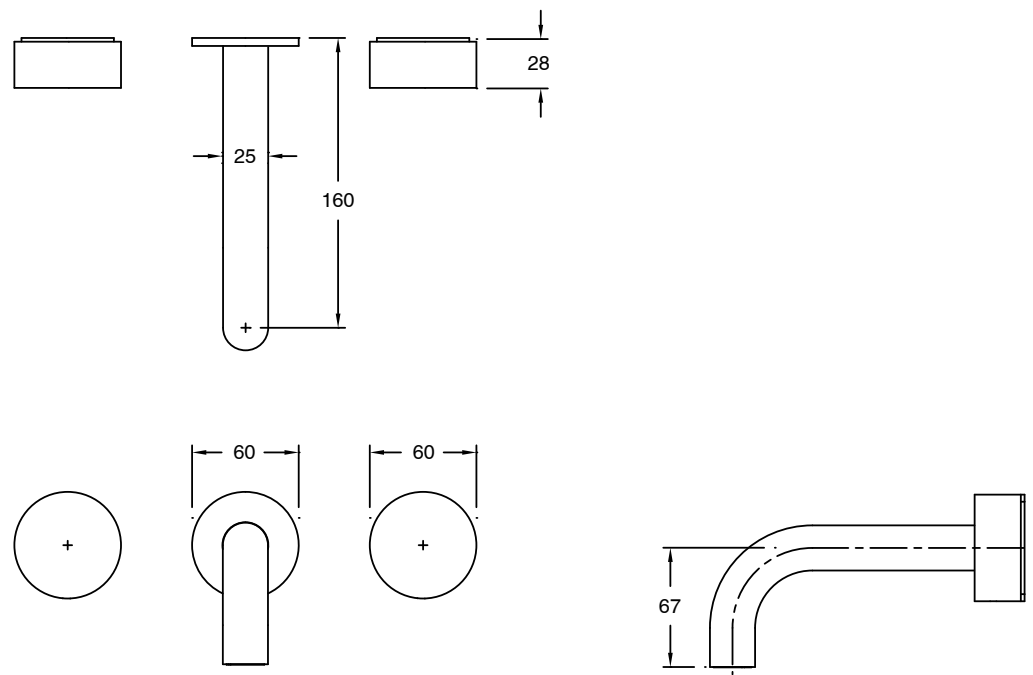

SUSSEX

Sussex Pure Bath Set 160mm with Linear Textured Handles PVD Matte Black

9511309

SPECIFICATIONS	
Recommended Use	Residential;Commercial
Colour Finish	Matte Black
Primary Material	DR Brass
Recommended Pressure Range	150 - 500 kPa as per AS3500
Max Continuous Working Temperature (deg C)	65
Min Continuous Working Temperature (deg C)	1
WARRANTY	
Residential Use (Years)	40
Commercial Use (Years)	10
<i>Please refer to Sussex Warranty page for full Terms and Conditions</i>	