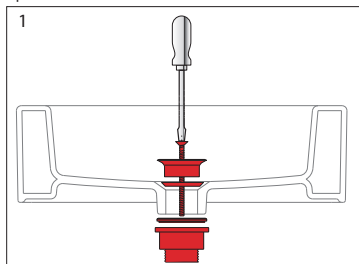

# Laufen Ino Wall Basin with Shelf Right Hand Bowl with Fixing Bolts & Overflow 1 Taphole 900mm White

## INSTALLATION INSTRUCTIONS - WALL BASIN:

Washbasins / Open valve / click clack valve

**EN** Guarantee/Liability only when assembled by a licensed plumber in accordance with the instructions and local regulations.

Open Valve

Click Clack Valve

Push to Close  
Push to Open

Plumbers, please ensure a copy of the Installation Instructions are left with the end user for future reference

**LAUFEN**

Bathroom Culture since 1892  www.laufen.com

## Laufen Ino Wall Basin with Shelf Right Hand Bowl with Fixing Bolts & Overflow 1 Taphole 900mm White