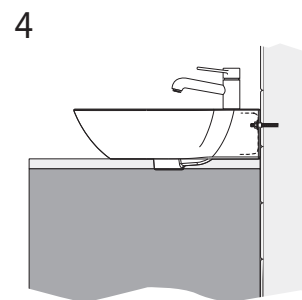

LAUFEN

Bathroom Culture since 1892 www.laufen.com

Laufen Ino Wall Basin with Shelf Right Hand Bowl with Fixing Bolts & Overflow 1 Taphole 900mm White

INSTALLATION INSTRUCTIONS - COUNTER BASIN:

8.1630.0/.2

Einbauwaschtisch von oben
Basin á inserer
Lavabo per installazione sopra il piano del mobile
Drop-in basin
Lavabo de encimera
Opbouwwashtafel
Zápustné umyvadlo
Įleidžiamas praustuvas
Umywalka blatowa
Felülről beépíthető mosdó
Встраиваемая раковина
Умивалник за вграждане

8.9630.0/.2

Schablone
Gabarit
Sagoma
Template
Plantilla
Sjabloon
Šablona
Šablonas
Szablon
Sablon
Лекало
Шаблон

CLEANING RECOMMENDATIONS:

We recommend the use of soapy water or approved cleaners. This product should not be cleaned with abrasive materials. Damage caused by any improper treatment is not covered by the product warranty. Refer to Warranty Conditions