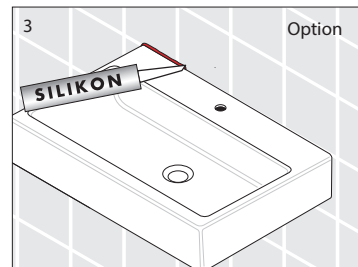

# Laufen Ino Wall Basin with Shelf Right Hand Bowl with Fixing Bolts & Overflow 1 Taphole 900mm White

## INSTALLATION INSTRUCTIONS - WALL BASIN:

Washbasins / Open valve / click clack valve

**EN** Guarantee/Liability only when assembled by a licensed plumber in accordance with the instructions and local regulations.

## Laufen Ino Wall Basin with Shelf Right Hand Bowl with Fixing Bolts & Overflow 1 Taphole 900mm White