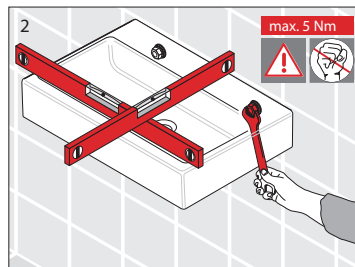

# Laufen Ino Wall Basin with Shelf Right Hand Bowl with Fixing Bolts & Overflow 1 Taphole 900mm White

## INSTALLATION INSTRUCTIONS - WALL BASIN:

Washbasins / Open valve / click clack valve

**EN** Guarantee/Liability only when assembled by a licensed plumber in accordance with the instructions and local regulations.

## Laufen Ino Wall Basin with Shelf Right Hand Bowl with Fixing Bolts & Overflow 1 Taphole 900mm White