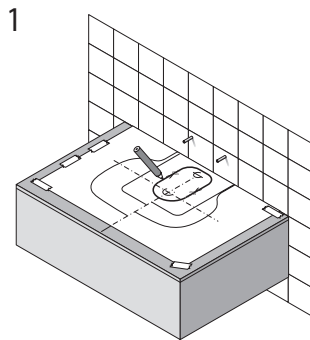

LAUFEN

Bathroom Culture since 1892 www.laufen.com

Laufen Ino Wall Basin with Shelf Right Hand Bowl with Fixing Bolts & Overflow 1 Taphole 900mm White

INSTALLATION INSTRUCTIONS - COUNTER BASIN:

8.1630.0/.2

Einbauwaschtisch von oben
Basin á inserer
Lavabo per installazione sopra il piano del mobile
Drop-in basin
Lavabo de encimera
Opbouwwashtafel
Zápustné umyvadlo
Įleidžiamas praustuvas
Umywalka blatowa
Felülről beépíthető mosdó
Встраиваемая раковина
Умивалник за вграждане

8.9630.0/.2

Schablone
Gabarit
Sagoma
Template
Plantilla
Sjabloon
Šablona
Šablonas
Szablon
Sablon
Лекало
Шаблон

CLEANING RECOMMENDATIONS:

We recommend the use of soapy water or approved cleaners. This product should not be cleaned with abrasive materials. Damage caused by any improper treatment is not covered by the product warranty. Refer to Warranty Conditions