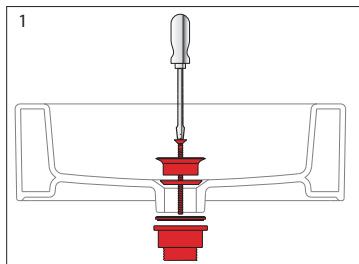

# Laufen Ino Wall Basin with Shelf Right Hand Bowl with Fixing Bolts & Overflow 1 Taphole 900mm White

## INSTALLATION INSTRUCTIONS - WALL BASIN:

Washbasins / Open valve / click clack valve

**EN** Guarantee/Liability only when assembled by a licensed plumber in accordance with the instructions and local regulations.

Open Valve

Click Clack Valve

Push to Close  
Push to Open

Plumbers, please ensure a copy of the Installation Instructions are left with the end user for future reference

**LAUFEN**

Bathroom Culture since 1892  www.laufen.com

## Laufen Ino Wall Basin with Shelf Right Hand Bowl with Fixing Bolts & Overflow 1 Taphole 900mm White