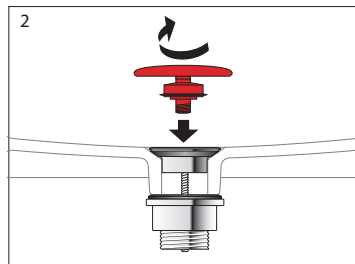

# Laufen Ino Wall Basin with Shelf Right Hand Bowl with Fixing Bolts & Overflow 1 Taphole 900mm White

## INSTALLATION INSTRUCTIONS - WALL BASIN:

Washbasins / Open valve / click clack valve

**EN** Guarantee/Liability only when assembled by a licensed plumber in accordance with the instructions and local regulations.

Open Valve

Click Clack Valve

Push to Close  
Push to Open

Plumbers, please ensure a copy of the Installation Instructions are left with the end user for future reference

**LAUFEN**

Bathroom Culture since 1892  www.laufen.com

## Laufen Ino Wall Basin with Shelf Right Hand Bowl with Fixing Bolts & Overflow 1 Taphole 900mm White