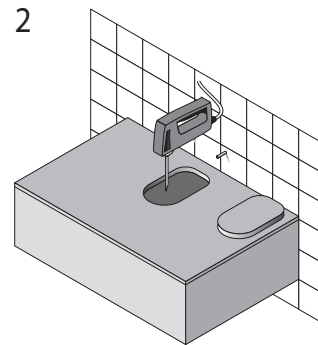

LAUFEN

Bathroom Culture since 1892 www.laufen.com

Laufen Ino Wall Basin with Shelf Right Hand Bowl with Fixing Bolts & Overflow 1 Taphole 900mm White

INSTALLATION INSTRUCTIONS - COUNTER BASIN:

8.1630.0/.2

Einbauwaschtisch von oben
Basin á inserer
Lavabo per installazione sopra il piano del mobile
Drop-in basin
Lavabo de encimera
Opbouwwashtafel
Zápustné umyvadlo
Įleidžiamas praustuvas
Umywalka blatowa
Felülről beépíthető mosdó
Встраиваемая раковина
Умивалник за вграждане

8.9630.0/.2

Schablone
Gabarit
Sagoma
Template
Plantilla
Sjabloon
Šablona
Šablonas
Szablon
Sablon
Лекало
Шаблон

CLEANING RECOMMENDATIONS:

We recommend the use of soapy water or approved cleaners. This product should not be cleaned with abrasive materials. Damage caused by any improper treatment is not covered by the product warranty. Refer to Warranty Conditions