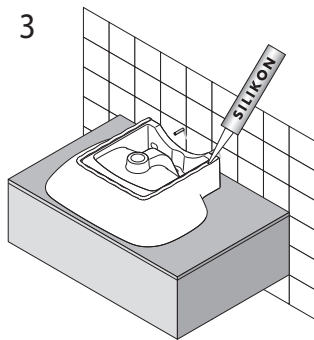

LAUFEN

Bathroom Culture since 1892 www.laufen.com

Laufen Ino Wall Basin with Shelf Right Hand Bowl with Fixing Bolts & Overflow 1 Taphole 900mm White

INSTALLATION INSTRUCTIONS - COUNTER BASIN:

8.1630.0/.2

Einbauwaschtisch von oben
Basin á inserer
Lavabo per installazione sopra il piano del mobile
Drop-in basin
Lavabo de encimera
Opbouwwashtafel
Zápustné umyvadlo
Įleidžiamas praustuvas
Umywalka blatowa
Felülről beépíthető mosdó
Встраиваемая раковина
Умивалник за вграждане

8.9630.0/.2

Schablone
Gabarit
Sagoma
Template
Plantilla
Sjabloon
Šablona
Šablonas
Szablon
Sablon
Лекало
Шаблон

CLEANING RECOMMENDATIONS:

We recommend the use of soapy water or approved cleaners. This product should not be cleaned with abrasive materials. Damage caused by any improper treatment is not covered by the product warranty. Refer to Warranty Conditions