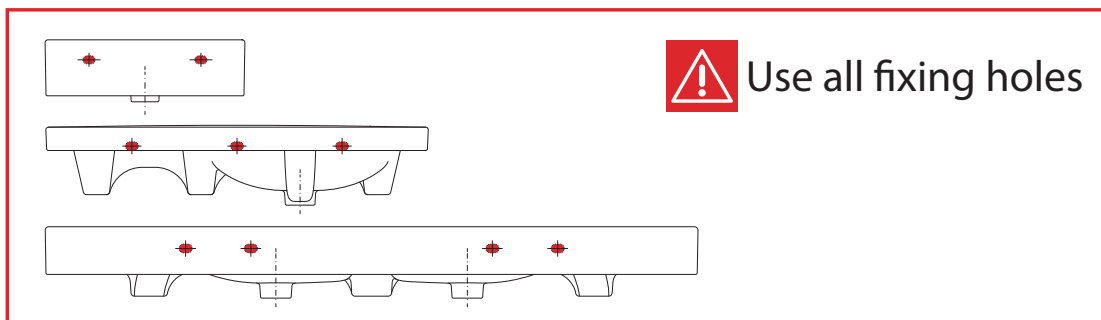

# Laufen Ino Wall Basin with Shelf Right Hand Bowl with Fixing Bolts & Overflow 1 Taphole 900mm White

## INSTALLATION INSTRUCTIONS - WALL BASIN:

Washbasins / Open valve / click clack valve

**EN** Guarantee/Liability only when assembled by a licensed plumber in accordance with the instructions and local regulations.

## Laufen Ino Wall Basin with Shelf Right Hand Bowl with Fixing Bolts & Overflow 1 Taphole 900mm White