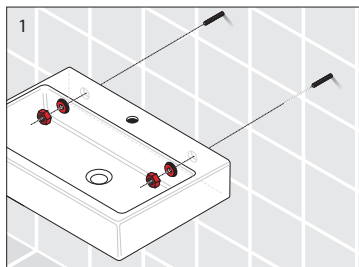

# Laufen Ino Wall Basin with Shelf Right Hand Bowl with Fixing Bolts & Overflow 1 Taphole 900mm White

## INSTALLATION INSTRUCTIONS - WALL BASIN:

Washbasins / Open valve / click clack valve

**EN** Guarantee/Liability only when assembled by a licensed plumber in accordance with the instructions and local regulations.

## Laufen Ino Wall Basin with Shelf Right Hand Bowl with Fixing Bolts & Overflow 1 Taphole 900mm White