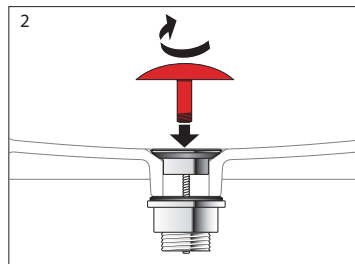

# Laufen Ino Wall Basin with Shelf Right Hand Bowl with Fixing Bolts & Overflow 1 Taphole 900mm White

## INSTALLATION INSTRUCTIONS - WALL BASIN:

Washbasins / Open valve / click clack valve

**EN** Guarantee/Liability only when assembled by a licensed plumber in accordance with the instructions and local regulations.

Open Valve

Click Clack Valve

Push to Close  
Push to Open

Plumbers, please ensure a copy of the Installation Instructions are left with the end user for future reference

**LAUFEN**

Bathroom Culture since 1892  www.laufen.com

## Laufen Ino Wall Basin with Shelf Right Hand Bowl with Fixing Bolts & Overflow 1 Taphole 900mm White