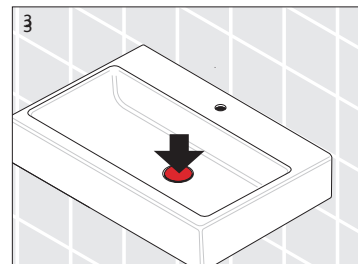

# Laufen Ino Wall Basin with Shelf Right Hand Bowl with Fixing Bolts & Overflow 1 Taphole 900mm White

## INSTALLATION INSTRUCTIONS - WALL BASIN:

Washbasins / Open valve / click clack valve

**EN** Guarantee/Liability only when assembled by a licensed plumber in accordance with the instructions and local regulations.

Open Valve

Click Clack Valve

Push to Close  
Push to Open

Plumbers, please ensure a copy of the Installation Instructions are left with the end user for future reference

**LAUFEN**

Bathroom Culture since 1892  www.laufen.com

## Laufen Ino Wall Basin with Shelf Right Hand Bowl with Fixing Bolts & Overflow 1 Taphole 900mm White