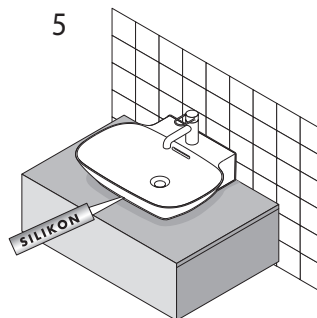

LAUFEN

Bathroom Culture since 1892 www.laufen.com

Laufen Ino Wall Basin with Shelf Right Hand Bowl with Fixing Bolts & Overflow 1 Taphole 900mm White

INSTALLATION INSTRUCTIONS - COUNTER BASIN:

8.1630.0/.2

Einbauwaschtisch von oben
Basin á inserer
Lavabo per installazione sopra il piano del mobile
Drop-in basin
Lavabo de encimera
Opbouwwashtafel
Zápustné umyvadlo
Įleidžiamas praustuvas
Umywalka blatowa
Felülről beépíthető mosdó
Встраиваемая раковина
Умивалник за вграждане

8.9630.0/.2

Schablone
Gabarit
Sagoma
Template
Plantilla
Sjabloon
Šablona
Šablonas
Szablon
Sablon
Лекало
Шаблон

CLEANING RECOMMENDATIONS:

We recommend the use of soapy water or approved cleaners. This product should not be cleaned with abrasive materials. Damage caused by any improper treatment is not covered by the product warranty. Refer to Warranty Conditions