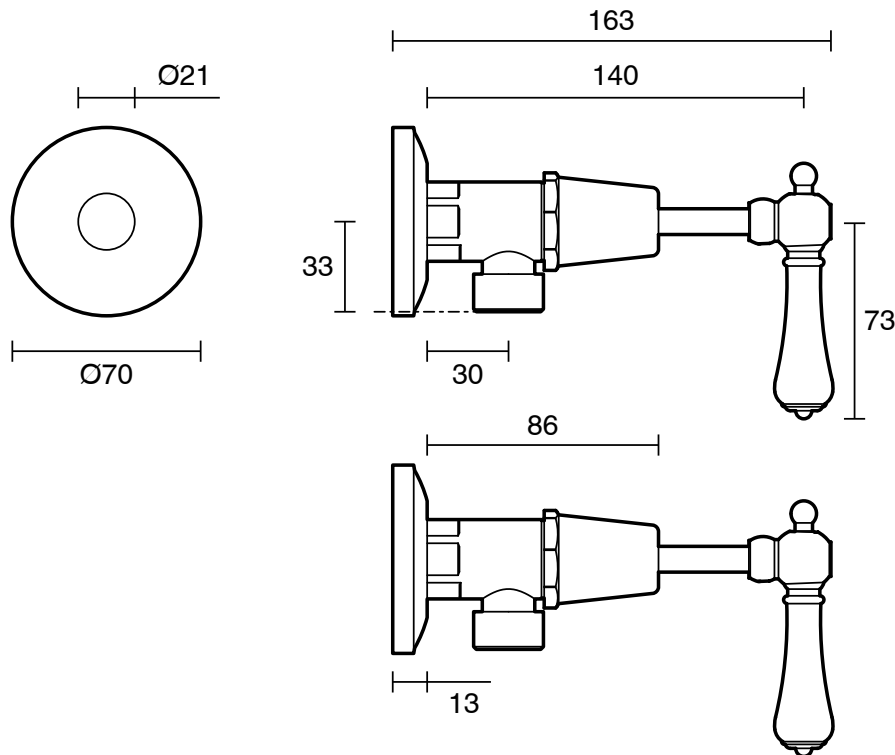

Dimensions are nominal measurements only.

CLEANING RECOMMENDATIONS:

We recommend the use of soapy water or approved cleaners. This product should not be cleaned with abrasive materials. Damage caused by any improper treatment is not covered by the product warranty. Refer to Warranty Conditions

Disclaimer: Products in this specification manual must by regulation be installed by licensed and registered trade people. The manufacturer/distributor reserves the right to vary specifications or delete models from their range without prior notification. Dimensions are nominal measurements only. Dimensions and set-outs listed are correct at time of publication however the manufacturer/distributor takes no responsibility for printing errors.

Published 12/10/2023

To see the complete Kado range go to www.reece.com.au

WaterMark
AS/NZS 3718
WM-022967