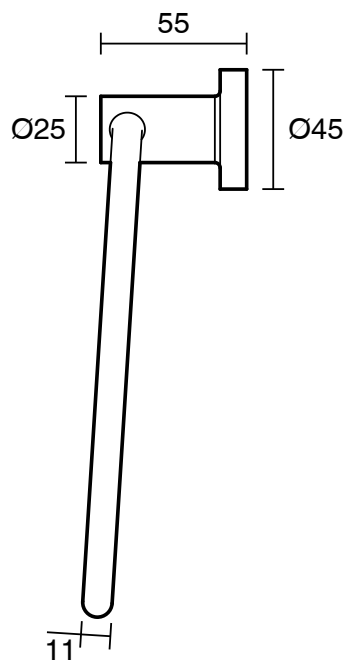

S U S S E X

Sussex Scala Guest Towel Ring LUX PVD Matte Opium Black

2267032

SPECIFICATIONS	
Recommended Use	Domestic;Hotel;Commercial
Colour Finish	Matte Opium Black
Primary Material	Brass
WARRANTY	
Replacement Only - Domestic Use (Years)	15
Parts Replacement Only (Years)	15
<i>Please refer to Warranty Page for full Terms and Conditions</i>	

Disclaimer: Products in this specification manual must by regulation be installed by licensed and registered trade people. The manufacturer/distributor reserves the right to vary specifications or delete models from their range without prior notification. Dimensions are nominal measurements only. Dimensions and set-outs listed are correct at time of publication however the manufacturer/distributor takes no responsibility for printing errors.