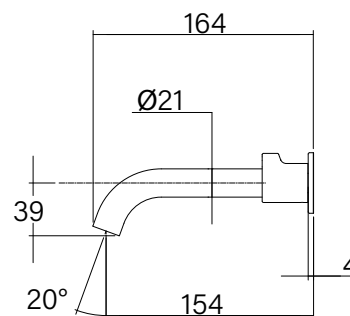

**Faucet Strommen Vara Wall Basin / Bath Hostess Tap System Right Hand 150mm Kit
Brushed Nickel (6 Star) Lead Free
39993**

SPECIFICATIONS

Recommended Use	Domestic; Commercial; Hotel
Colour Finish	Brushed Nickel
Primary Material	DR Brass
Recommended Pressure Range	300 - 500 kPa
Max Continuous Working Temperature (deg C)	65
Min Continuous Working Temperature (deg C)	5
Hot Water Unit Suitability	Storage Tank, Continuous Flow

WARRANTY

Warranty - Domestic Use (Years)	40
Spare Parts & Labour (Years)	10

Please refer to Warranty Page for full Terms and Conditions

Dimensions are nominal measurements only.

CLEANING RECOMMENDATIONS:

We recommend the use of soapy water or approved cleaners. This product should not be cleaned with abrasive materials. Damage caused by any improper treatment is not covered by the product warranty. Refer to Warranty Conditions

Disclaimer: Products in this specification manual must by regulation be installed by licensed and registered trade people. The manufacturer/distributor reserves the right to vary specifications or delete models from their range without prior notification. Dimensions are nominal measurements only. Dimensions and set-outs listed are correct at time of publication however the manufacturer/distributor takes no responsibility for printing errors.

Published 11/02/2026

To see the complete Faucet Strommen Vara range go to www.reece.com.au