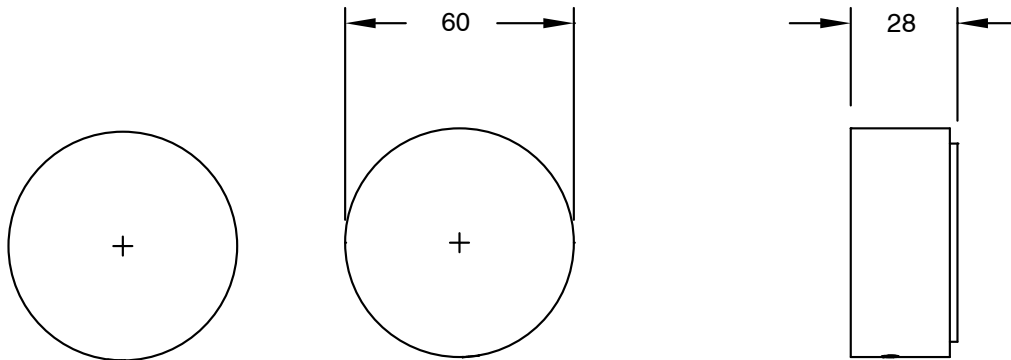

SUSSEX

Sussex Pure Basin Top Assembly Taps with Diamond Textured Handles PVD Brushed Bronze

9511013

| SPECIFICATIONS | |
|---|-----------------------------|
| Recommended Use | Residential;Commercial |
| Colour Finish | Brushed Bronze |
| Primary Material | DR Brass |
| Recommended Pressure Range | 150 - 500 kPa as per AS3500 |
| Max Continuous Working Temperature (deg C) | 65 |
| Min Continuous Working Temperature (deg C) | 1 |
| WARRANTY | |
| Residential Use (Years) | 40 |
| Commercial Use (Years) | 10 |
| <i>Please refer to Sussex Warranty page for full Terms and Conditions</i> | |