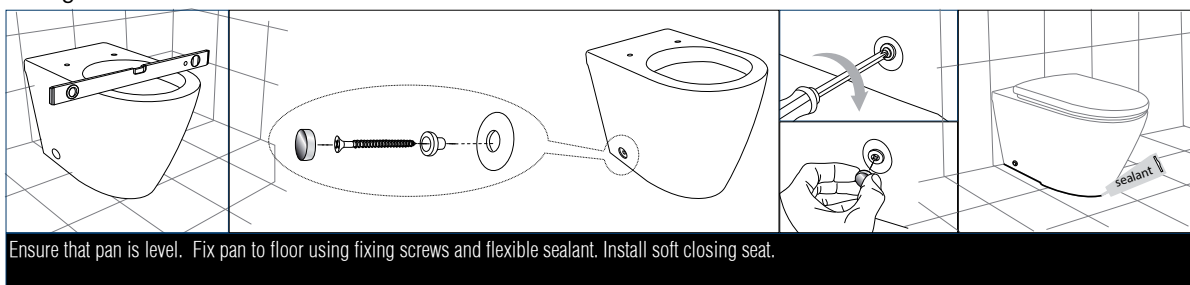

Fixing Pan to Floor

Dimensions are nominal measurements only.

Plumbers, please ensure a copy of the installation instructions is left with the end user for future reference.