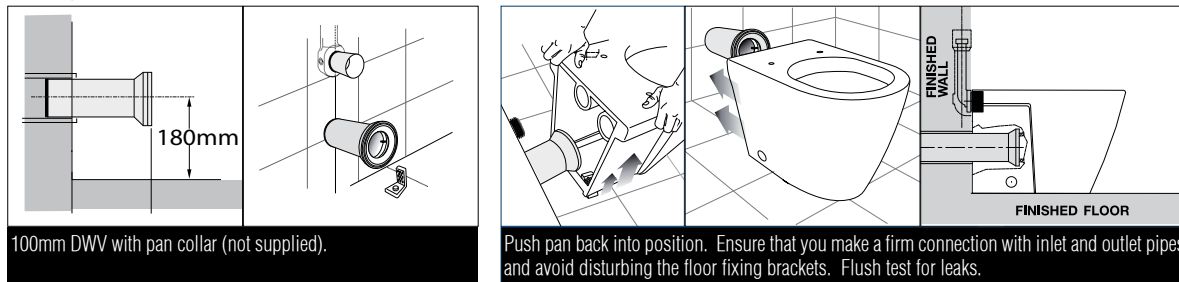

P-Trap Installation