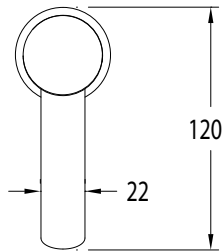

Milli Pure Basin Mixer Tap with Diamond Textured Handle (6*)

SPECIFICATIONS

| | |
|--|---|
| Recommended Use | Domestic, Commercial, Hotel |
| Colour Variations | Chrome, Matte Black, Brushed Nickel, Brushed Gunmetal |
| Recommended Pressure Range | 300 - 500Kpa |
| Max Continuous Working Pressure | 500Kpa |
| Max Continuous Working Temperature | 65 deg. C |
| Suitable for Storage Tank Hot Water | Yes |
| Suitable for Continuous Flow Hot Water | No |
| Suitable for Gravity Feed Hot Water | No |

WARRANTY

| | |
|-------------------------|----------|
| Warranty - Domestic Use | 15 Years |
| Spare Parts Labour | 1 Year |

Dimensions are nominal measurements only.

Disclaimer: Products in this specification manual must by regulation be installed by licensed and registered trade people. The manufacturer/distributor reserves the right to vary specifications or delete models from their range without prior notification. Dimensions are nominal measurements only. Dimensions and set-outs listed are correct at time of publication however the manufacturer/distributor takes no responsibility for printing errors.