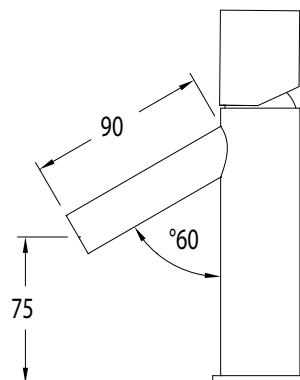

Milli Pure Basin Mixer Tap with Diamond Textured Handle (6*)

SPECIFICATIONS

Recommended Use	Domestic, Commercial, Hotel
Colour Variations	Chrome, Matte Black, Brushed Nickel, Brushed Gunmetal
Recommended Pressure Range	300 - 500Kpa
Max Continuous Working Pressure	500Kpa
Max Continuous Working Temperature	65 deg. C
Suitable for Storage Tank Hot Water	Yes
Suitable for Continuous Flow Hot Water	No
Suitable for Gravity Feed Hot Water	No

WARRANTY

Warranty - Domestic Use	15 Years
Spare Parts Labour	1 Year

Dimensions are nominal measurements only.

Disclaimer: Products in this specification manual must by regulation be installed by licensed and registered trade people. The manufacturer/distributor reserves the right to vary specifications or delete models from their range without prior notification. Dimensions are nominal measurements only. Dimensions and set-outs listed are correct at time of publication however the manufacturer/distributor takes no responsibility for printing errors.

Published 14/08/2019

To see the complete Milli range go to www.reece.com.au/bathrooms