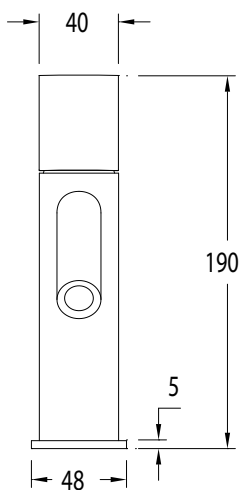

Milli Pure Basin Mixer Tap with Diamond Textured Handle (6*)

SPECIFICATIONS

| | |
|--|---|
| Recommended Use | Domestic, Commercial, Hotel |
| Colour Variations | Chrome, Matte Black, Brushed Nickel, Brushed Gunmetal |
| Recommended Pressure Range | 300 - 500Kpa |
| Max Continuous Working Pressure | 500Kpa |
| Max Continuous Working Temperature | 65 deg. C |
| Suitable for Storage Tank Hot Water | Yes |
| Suitable for Continuous Flow Hot Water | No |
| Suitable for Gravity Feed Hot Water | No |

WARRANTY

| | |
|-------------------------|----------|
| Warranty - Domestic Use | 15 Years |
| Spare Parts Labour | 1 Year |

Dimensions are nominal measurements only.

Disclaimer: Products in this specification manual must by regulation be installed by licensed and registered trade people. The manufacturer/distributor reserves the right to vary specifications or delete models from their range without prior notification. Dimensions are nominal measurements only. Dimensions and set-outs listed are correct at time of publication however the manufacturer/distributor takes no responsibility for printing errors.