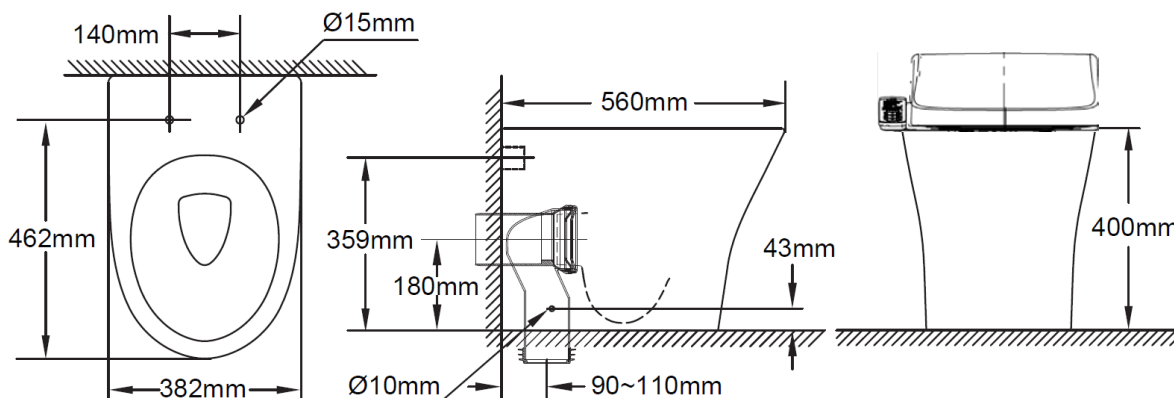

WARRANTY

Warranty - Domestic Use	10 Years VC, 2 Years Spalet
Spare Parts & Labour	12 Months

Please refer to Warranty Page for full Terms and Conditions

Dimensions are nominal measurements only.

Disclaimer: Products in this specification manual must by regulation be installed by licensed and registered trade people. The manufacturer/distributor reserves the right to vary specifications or delete models from their range without prior notification. Dimensions are nominal measurements only. Dimensions and set-outs listed are correct at time of publication however the manufacturer/distributor takes no responsibility for printing errors.

Published 08/09/2022