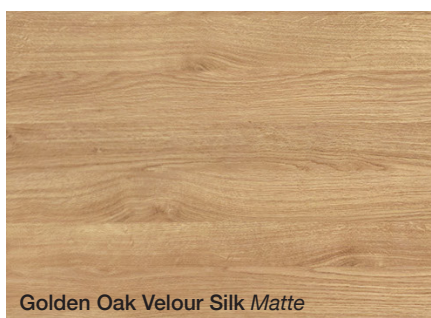

Domaine Tallboy - Material Colour and Finish Options

TEXTURED WOODGRAIN & SMOOTH FINISHES

Domaine Tallboy - Material Colour and Finish Options

SILK FINISHES

POLYURETHANE FINISH (AVAILABLE ON PLUS MODELS ONLY)

Special Polyurethane colours available (fees apply).