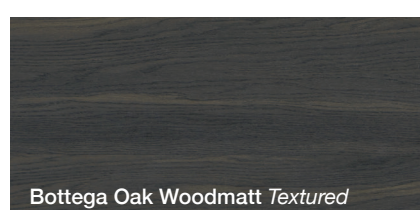

Domaine Tallboy - Material Colour and Finish Options

TEXTURED WOODGRAIN & SMOOTH FINISHES

Domaine Tallboy - Material Colour and Finish Options

SILK FINISHES

POLYURETHANE FINISH (AVAILABLE ON PLUS MODELS ONLY)

Special Polyurethane colours available (fees apply).