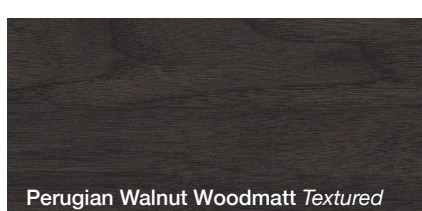

Domaine Tallboy - Material Colour and Finish Options

TEXTURED WOODGRAIN & SMOOTH FINISHES

Domaine Tallboy - Material Colour and Finish Options

SILK FINISHES

POLYURETHANE FINISH (AVAILABLE ON PLUS MODELS ONLY)

Special Polyurethane colours available (fees apply).