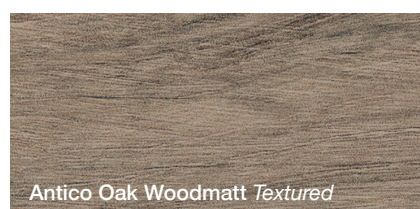

Domaine Tallboy - Material Colour and Finish Options

TEXTURED WOODGRAIN & SMOOTH FINISHES

Domaine Tallboy - Material Colour and Finish Options

SILK FINISHES

POLYURETHANE FINISH (AVAILABLE ON PLUS MODELS ONLY)

Special Polyurethane colours available (fees apply).