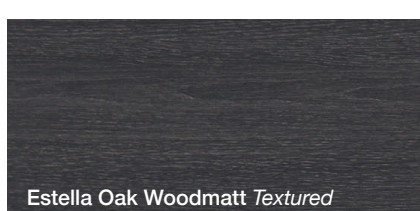

Domaine Tallboy - Material Colour and Finish Options

TEXTURED WOODGRAIN & SMOOTH FINISHES

Domaine Tallboy - Material Colour and Finish Options

SILK FINISHES

POLYURETHANE FINISH (AVAILABLE ON PLUS MODELS ONLY)

Special Polyurethane colours available (fees apply).