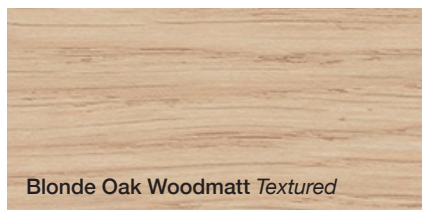

Domaine Tallboy - Material Colour and Finish Options

TEXTURED WOODGRAIN & SMOOTH FINISHES

Domaine Tallboy - Material Colour and Finish Options

SILK FINISHES

POLYURETHANE FINISH (AVAILABLE ON PLUS MODELS ONLY)

Special Polyurethane colours available (fees apply).