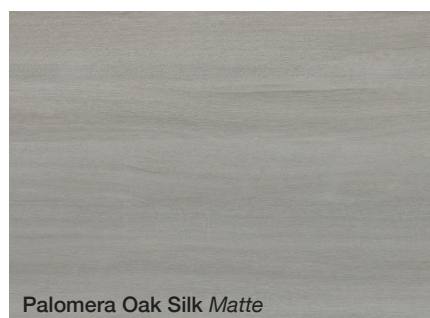

Domaine Tallboy - Material Colour and Finish Options

TEXTURED WOODGRAIN & SMOOTH FINISHES

Domaine Tallboy - Material Colour and Finish Options

SILK FINISHES

POLYURETHANE FINISH (AVAILABLE ON PLUS MODELS ONLY)