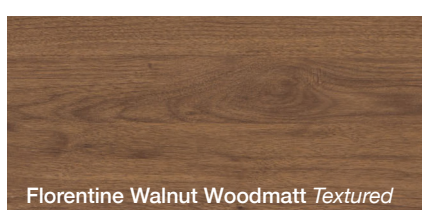

Domaine Tallboy - Material Colour and Finish Options

TEXTURED WOODGRAIN & SMOOTH FINISHES

Domaine Tallboy - Material Colour and Finish Options

SILK FINISHES

POLYURETHANE FINISH (AVAILABLE ON PLUS MODELS ONLY)

Special Polyurethane colours available (fees apply).