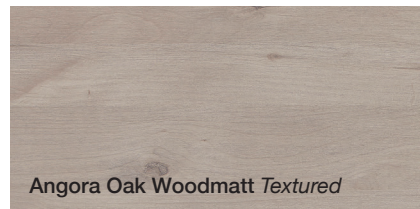

Domaine Tallboy - Material Colour and Finish Options

TEXTURED WOODGRAIN & SMOOTH FINISHES

Domaine Tallboy - Material Colour and Finish Options

SILK FINISHES

POLYURETHANE FINISH (AVAILABLE ON PLUS MODELS ONLY)