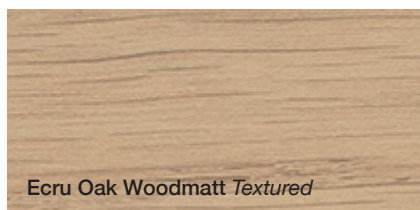

Domaine Tallboy - Material Colour and Finish Options

TEXTURED WOODGRAIN & SMOOTH FINISHES

Domaine Tallboy - Material Colour and Finish Options

SILK FINISHES

POLYURETHANE FINISH (AVAILABLE ON PLUS MODELS ONLY)