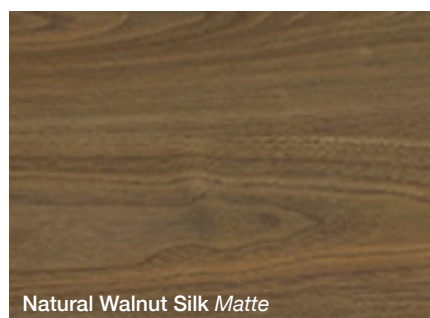

Domaine Tallboy - Material Colour and Finish Options

TEXTURED WOODGRAIN & SMOOTH FINISHES

Domaine Tallboy - Material Colour and Finish Options

SILK FINISHES

POLYURETHANE FINISH (AVAILABLE ON PLUS MODELS ONLY)

Special Polyurethane colours available (fees apply).