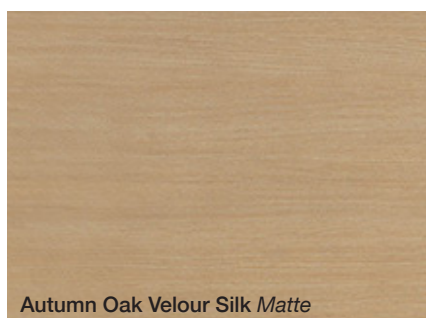

Domaine Tallboy - Material Colour and Finish Options

TEXTURED WOODGRAIN & SMOOTH FINISHES

Domaine Tallboy - Material Colour and Finish Options

SILK FINISHES

POLYURETHANE FINISH (AVAILABLE ON PLUS MODELS ONLY)