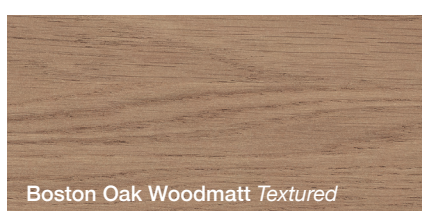

Domaine Tallboy - Material Colour and Finish Options

TEXTURED WOODGRAIN & SMOOTH FINISHES

Domaine Tallboy - Material Colour and Finish Options

SILK FINISHES

POLYURETHANE FINISH (AVAILABLE ON PLUS MODELS ONLY)

Special Polyurethane colours available (fees apply).