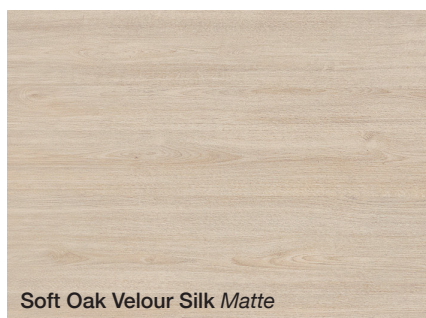

Domaine Tallboy - Material Colour and Finish Options

TEXTURED WOODGRAIN & SMOOTH FINISHES

Domaine Tallboy - Material Colour and Finish Options

SILK FINISHES

POLYURETHANE FINISH (AVAILABLE ON PLUS MODELS ONLY)

Special Polyurethane colours available (fees apply).