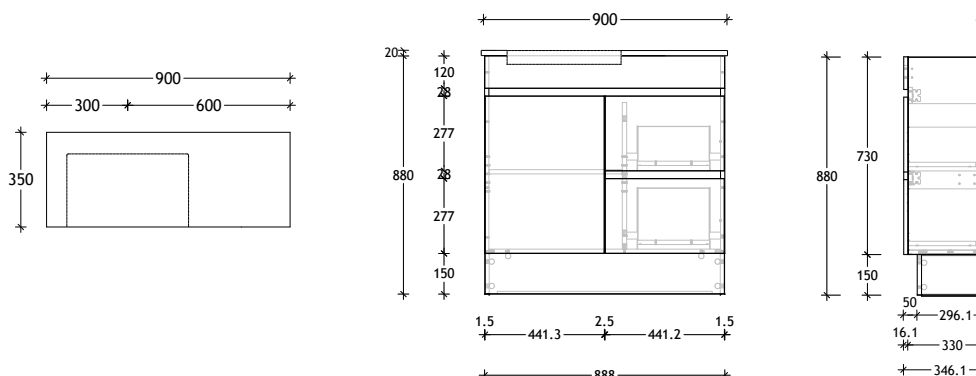

Dimensions are nominal measurements only.

Domaine Semi-Recessed Floor Mount

900mm Cast Marble Top (30mm)

Centre Bowl Left Hand Drawer/Right Hand Door option also available.

900mm Cast Marble Top (30mm)

Offset Bowl

Available left or right.

Left Hand Drawer/Right Hand Door option also available.

900mm Cherry Pie (20mm) / Durasein Top (12mm)

Centre Bowl Left Hand Drawer/Right Hand Door option also available.

900mm Cherry Pie (20mm) / Durasein Top (12mm)

Offset Bowl

Available left or right

Left Hand Drawer/Right Hand Door option also available.

Dimensions are nominal measurements only.

Domaine Semi-Recessed Floor Mount

1200mm Cast Marble Top (30mm)

Centre Bowl Left Hand Drawer/Right Hand Door option also available.

1200mm Cherry Pie (20mm) / Durasein Top (12mm)

Centre Bowl Left Hand Drawer/Right Hand Door option also available.

1500mm Cherry Pie (20mm) / Durasein Top (12mm)

Centre Bowl

Dimensions are nominal measurements only.