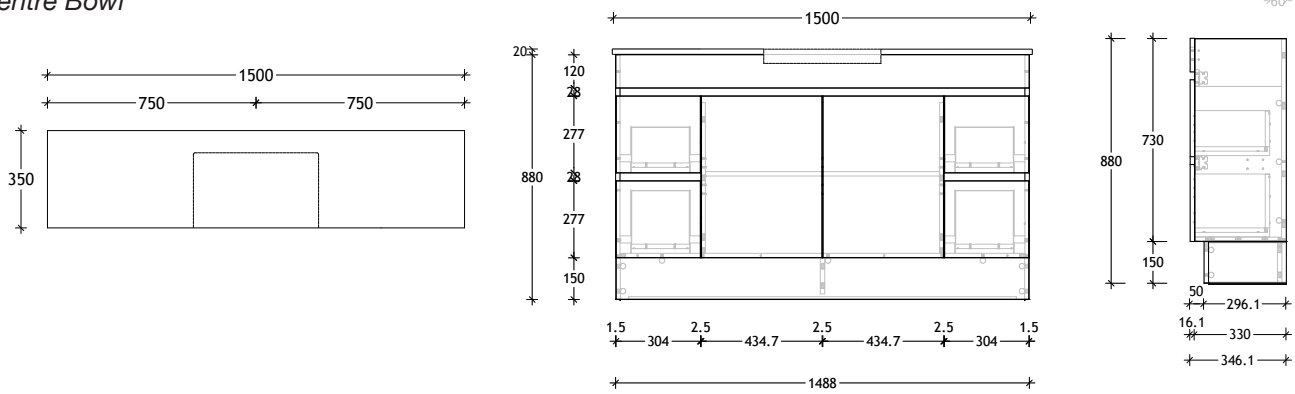

Dimensions are nominal measurements only.

Domaine Semi-Recessed Floor Mount

900mm Cast Marble Top (30mm)

Centre Bowl Left Hand Drawer/Right Hand Door option also available.

900mm Cast Marble Top (30mm)

Offset Bowl

Available left or right.

Left Hand Drawer/Right Hand Door option also available.

900mm Cherry Pie (20mm) / Durasein Top (12mm)

Centre Bowl Left Hand Drawer/Right Hand Door option also available.

900mm Cherry Pie (20mm) / Durasein Top (12mm)

Offset Bowl

Available left or right

Left Hand Drawer/Right Hand Door option also available.

Dimensions are nominal measurements only.

Domaine Semi-Recessed Floor Mount

1200mm Cast Marble Top (30mm)

Centre Bowl Left Hand Drawer/Right Hand Door option also available.

1200mm Cherry Pie (20mm) / Durasein Top (12mm)

Centre Bowl Left Hand Drawer/Right Hand Door option also available.

1500mm Cherry Pie (20mm) / Durasein Top (12mm)

Centre Bowl

Dimensions are nominal measurements only.