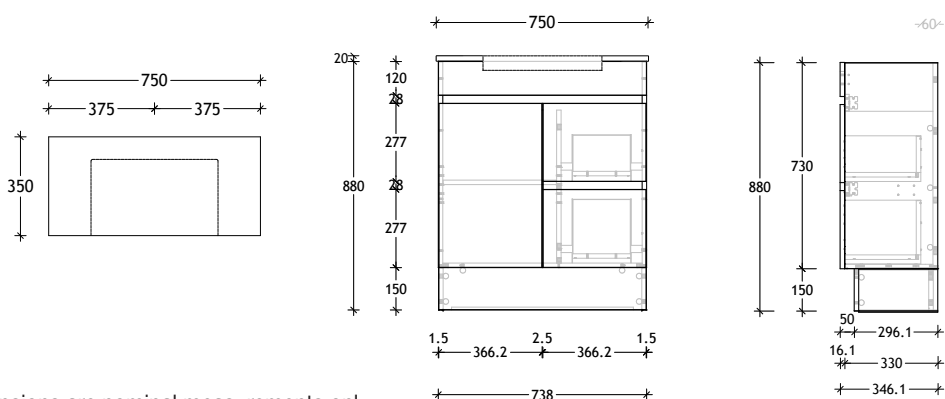

Tech Page Version 1

Domaine Semi-Recessed Floor Mount

STANDARD SIZES (mm)	600	750	900	1200	1500	1800
Cherry Pie / Durasein	Centre	Centre	Centre / Offset	Centre	Centre / Double	Centre / Double
Width (mm)	600	750	900	1200	1500	1800
Depth (mm)	350	350	350	350	350	350
Height (mm)	900/892	900/892	900/892	900/892	900/892	900/892
Number of Drawers	0	2	2	2	4	4
Number of Doors	2	1	1	2	2	2
Cast Marble	Centre	Centre	Centre / Offset	Centre		
Width (mm)	600	750	900	1200		
Depth (mm)	435	435	435	435		
Height (mm)	910	910	910	910		
Number of Drawers	0	2	2	2		
Number of Doors	2	1	1	2		

Please note these are overall measurements and do not include basin measurements.

Domaine Semi-Recessed Floor Mount

600mm Cast Marble Top (30mm)

Centre Bowl

600mm Cherry Pie (20mm) / Durasein Top (12mm)

Centre Bowl

750mm Cast Marble Top (30mm)

Centre Bowl Left Hand Drawer/Right Hand Door option also available.

750mm Cherry Pie (20mm) / Durasein Top (12mm)

Centre Bowl Left Hand Drawer/Right Hand Door option also available.

Dimensions are nominal measurements only.

Domaine Semi-Recessed Floor Mount

900mm Cast Marble Top (30mm)

Centre Bowl Left Hand Drawer/Right Hand Door option also available.

900mm Cast Marble Top (30mm)

Offset Bowl