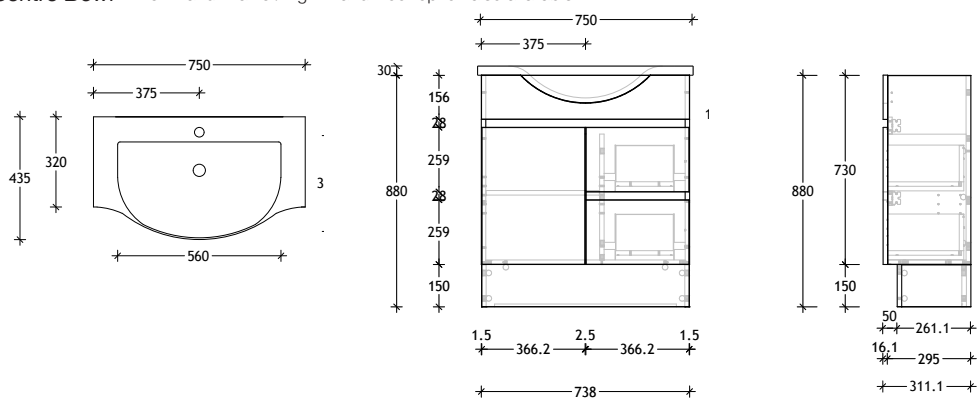

Tech Page Version 1

Domaine Semi-Recessed Floor Mount

STANDARD SIZES (mm)	600	750	900	1200	1500	1800
Cherry Pie / Durasein	Centre	Centre	Centre / Offset	Centre	Centre / Double	Centre / Double
Width (mm)	600	750	900	1200	1500	1800
Depth (mm)	350	350	350	350	350	350
Height (mm)	900/892	900/892	900/892	900/892	900/892	900/892
Number of Drawers	0	2	2	2	4	4
Number of Doors	2	1	1	2	2	2
Cast Marble	Centre	Centre	Centre / Offset	Centre		
Width (mm)	600	750	900	1200		
Depth (mm)	435	435	435	435		
Height (mm)	910	910	910	910		
Number of Drawers	0	2	2	2		
Number of Doors	2	1	1	2		

Please note these are overall measurements and do not include basin measurements.

Domaine Semi-Recessed Floor Mount

600mm Cast Marble Top (30mm)

Centre Bowl

600mm Cherry Pie (20mm) / Durasein Top (12mm)

Centre Bowl

750mm Cast Marble Top (30mm)

Centre Bowl Left Hand Drawer/Right Hand Door option also available.

750mm Cherry Pie (20mm) / Durasein Top (12mm)

Centre Bowl Left Hand Drawer/Right Hand Door option also available.

Dimensions are nominal measurements only.

Domaine Semi-Recessed Floor Mount

900mm Cast Marble Top (30mm)

Centre Bowl Left Hand Drawer/Right Hand Door option also available.

900mm Cast Marble Top (30mm)

Offset Bowl