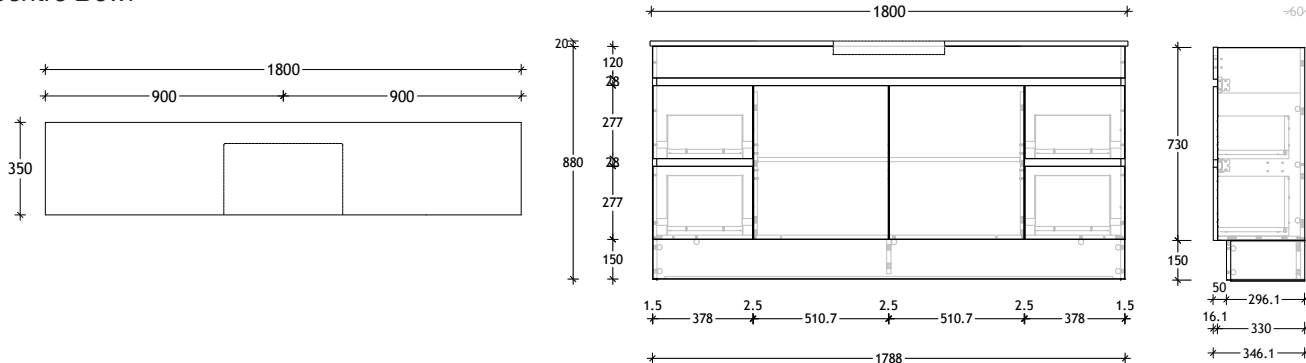

Dimensions are nominal measurements only.

Domaine Semi-Recessed Floor Mount

900mm Cast Marble Top (30mm)

Centre Bowl Left Hand Drawer/Right Hand Door option also available.

900mm Cast Marble Top (30mm)

Offset Bowl

Offset Bowl

Available left or right

Left Hand Drawer/Right Hand Door option also available.

Dimensions are nominal measurements only.

Domaine Semi-Recessed Floor Mount

1200mm Cast Marble Top (30mm)

Centre Bowl Left Hand Drawer/Right Hand Door option also available.

1200mm Cherry Pie (20mm) / Durasein Top (12mm)

Centre Bowl Left Hand Drawer/Right Hand Door option also available.

1500mm Cherry Pie (20mm) / Durasein Top (12mm)

Centre Bowl

Dimensions are nominal measurements only.

Domaine Semi-Recessed Floor Mount

1500mm Cherry Pie (20mm) / Durasein Top (12mm)

Double Bowl

1800mm Cherry Pie (20mm) / Durasein Top (12mm)

Centre Bowl

1800mm Cherry Pie (20mm) / Durasein Top (12mm)

Double Bowl