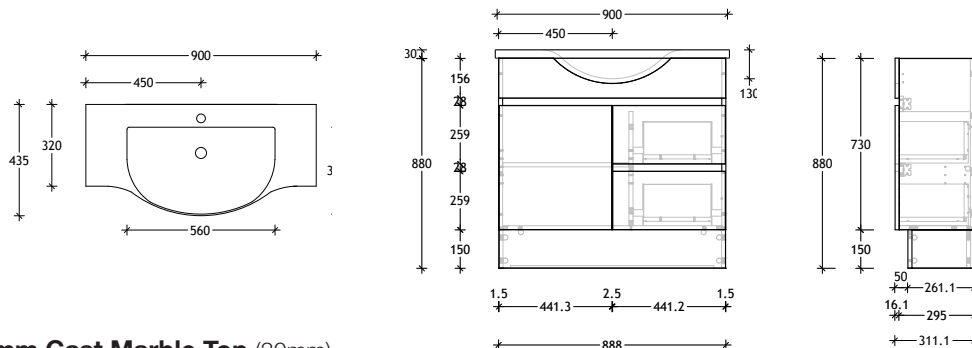

750mm Cast Marble Top (30mm)

Centre Bowl Left Hand Drawer/Right Hand Door option also available.

750mm Cherry Pie (20mm) / Durasein Top (12mm)

Centre Bowl Left Hand Drawer/Right Hand Door option also available.

Dimensions are nominal measurements only.

Domaine Semi-Recessed Floor Mount

900mm Cast Marble Top (30mm)

Centre Bowl Left Hand Drawer/Right Hand Door option also available.

900mm Cast Marble Top (30mm)

Offset Bowl

Available left or right.

Left Hand Drawer/Right Hand Door option also available.

900mm Cherry Pie (20mm) / Durasein Top (12mm)

Centre Bowl Left Hand Drawer/Right Hand Door option also available.

900mm Cherry Pie (20mm) / Durasein Top (12mm)

Offset Bowl

Available left or right

Left Hand Drawer/Right Hand Door option also available.

Dimensions are nominal measurements only.

Domaine Semi-Recessed Floor Mount

1200mm Cast Marble Top (30mm)

Centre Bowl Left Hand Drawer/Right Hand Door option also available.