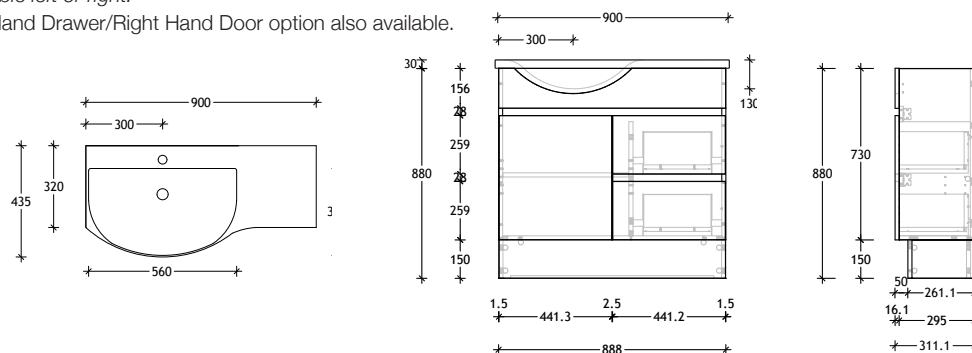

750mm Cast Marble Top (30mm)

Centre Bowl Left Hand Drawer/Right Hand Door option also available.

750mm Cherry Pie (20mm) / Durasein Top (12mm)

Centre Bowl Left Hand Drawer/Right Hand Door option also available.

Dimensions are nominal measurements only.

Domaine Semi-Recessed Floor Mount

900mm Cast Marble Top (30mm)

Centre Bowl Left Hand Drawer/Right Hand Door option also available.

900mm Cast Marble Top (30mm)

Offset Bowl

Available left or right.

Left Hand Drawer/Right Hand Door option also available.

900mm Cherry Pie (20mm) / Durasein Top (12mm)

Centre Bowl Left Hand Drawer/Right Hand Door option also available.

900mm Cherry Pie (20mm) / Durasein Top (12mm)

Offset Bowl

Available left or right

Left Hand Drawer/Right Hand Door option also available.

Dimensions are nominal measurements only.

Domaine Semi-Recessed Floor Mount

1200mm Cast Marble Top (30mm)

Centre Bowl Left Hand Drawer/Right Hand Door option also available.