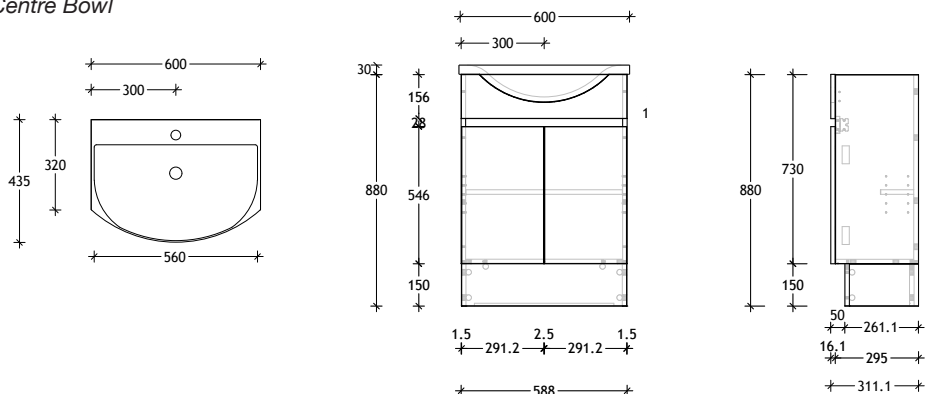

Tech Page Version 1

Domaine Semi-Recessed Floor Mount

STANDARD SIZES (mm)	600	750	900	1200	1500	1800
Cherry Pie / Durasein	Centre	Centre	Centre / Offset	Centre	Centre / Double	Centre / Double
Width (mm)	600	750	900	1200	1500	1800
Depth (mm)	350	350	350	350	350	350
Height (mm)	900/892	900/892	900/892	900/892	900/892	900/892
Number of Drawers	0	2	2	2	4	4
Number of Doors	2	1	1	2	2	2
Cast Marble	Centre	Centre	Centre / Offset	Centre		
Width (mm)	600	750	900	1200		
Depth (mm)	435	435	435	435		
Height (mm)	910	910	910	910		
Number of Drawers	0	2	2	2		
Number of Doors	2	1	1	2		

Please note these are overall measurements and do not include basin measurements.

Domaine Semi-Recessed Floor Mount

600mm Cast Marble Top (30mm)

Centre Bowl

600mm Cherry Pie (20mm) / Durasein Top (12mm)

Centre Bowl

750mm Cast Marble Top (30mm)

Centre Bowl Left Hand Drawer/Right Hand Door option also available.

750mm Cherry Pie (20mm) / Durasein Top (12mm)

Centre Bowl Left Hand Drawer/Right Hand Door option also available.

Dimensions are nominal measurements only.

Domaine Semi-Recessed Floor Mount

900mm Cast Marble Top (30mm)

Centre Bowl Left Hand Drawer/Right Hand Door option also available.

900mm Cast Marble Top (30mm)

Offset Bowl