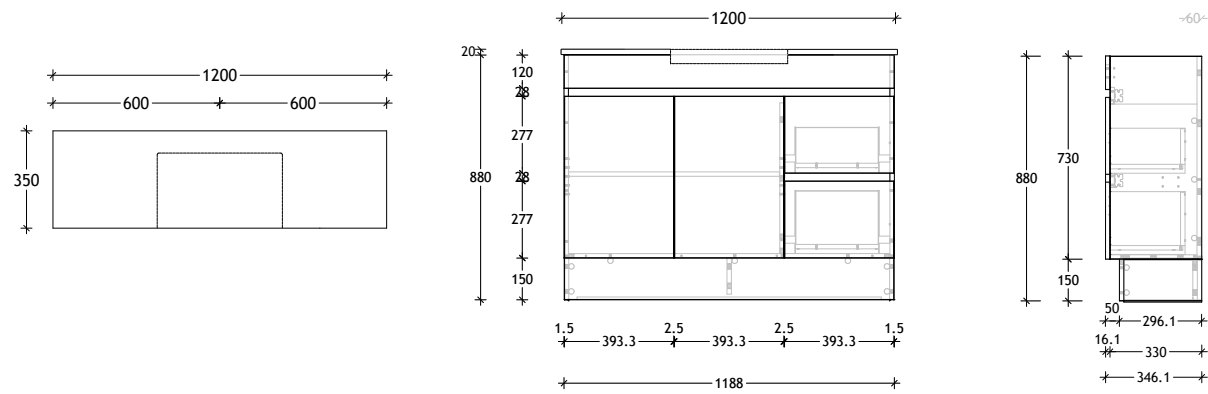

Dimensions are nominal measurements only.

Domaine Semi-Recessed Floor Mount

900mm Cast Marble Top (30mm)

Centre Bowl Left Hand Drawer/Right Hand Door option also available.

900mm Cast Marble Top (30mm)

Offset Bowl

Available left or right.

Left Hand Drawer/Right Hand Door option also available.

900mm Cherry Pie (20mm) / Durasein Top (12mm)

Centre Bowl Left Hand Drawer/Right Hand Door option also available.

900mm Cherry Pie (20mm) / Durasein Top (12mm)

Offset Bowl

Available left or right

Left Hand Drawer/Right Hand Door option also available.

Dimensions are nominal measurements only.

Domaine Semi-Recessed Floor Mount

1200mm Cast Marble Top (30mm)

Centre Bowl Left Hand Drawer/Right Hand Door option also available.

1200mm Cherry Pie (20mm) / Durasein Top (12mm)

Centre Bowl Left Hand Drawer/Right Hand Door option also available.

1500mm Cherry Pie (20mm) / Durasein Top (12mm)

Centre Bowl

Dimensions are nominal measurements only.