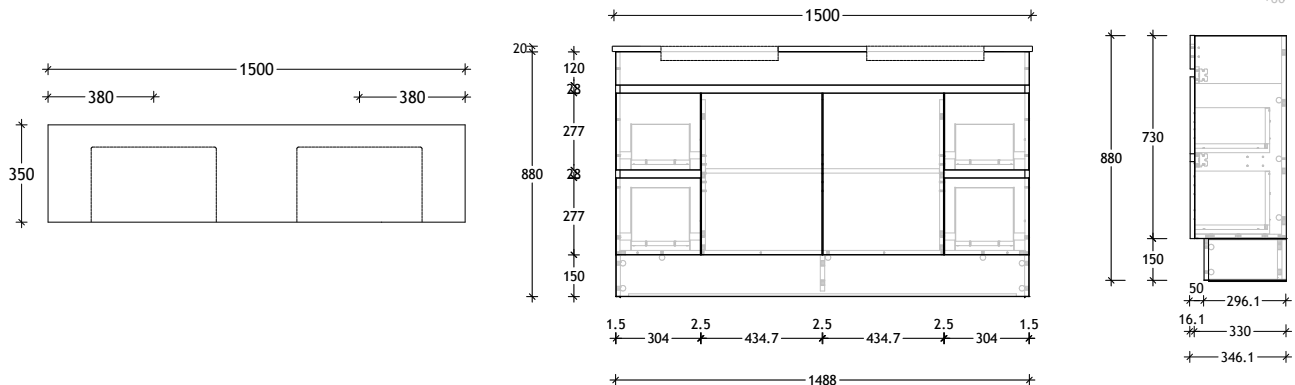

Dimensions are nominal measurements only.

Domaine Semi-Recessed Floor Mount

900mm Cast Marble Top (30mm)

Centre Bowl Left Hand Drawer/Right Hand Door option also available.

900mm Cast Marble Top (30mm)

Offset Bowl

Offset Bowl

Available left or right

Left Hand Drawer/Right Hand Door option also available.

Dimensions are nominal measurements only.

Domaine Semi-Recessed Floor Mount

1200mm Cast Marble Top (30mm)

Centre Bowl Left Hand Drawer/Right Hand Door option also available.

1200mm Cherry Pie (20mm) / Durasein Top (12mm)

Centre Bowl Left Hand Drawer/Right Hand Door option also available.

1500mm Cherry Pie (20mm) / Durasein Top (12mm)

Centre Bowl

Dimensions are nominal measurements only.

Domaine Semi-Recessed Floor Mount

1500mm Cherry Pie (20mm) / Durasein Top (12mm)

Double Bowl

1800mm Cherry Pie (20mm) / Durasein Top (12mm)

Centre Bowl

1800mm Cherry Pie (20mm) / Durasein Top (12mm)

Double Bowl