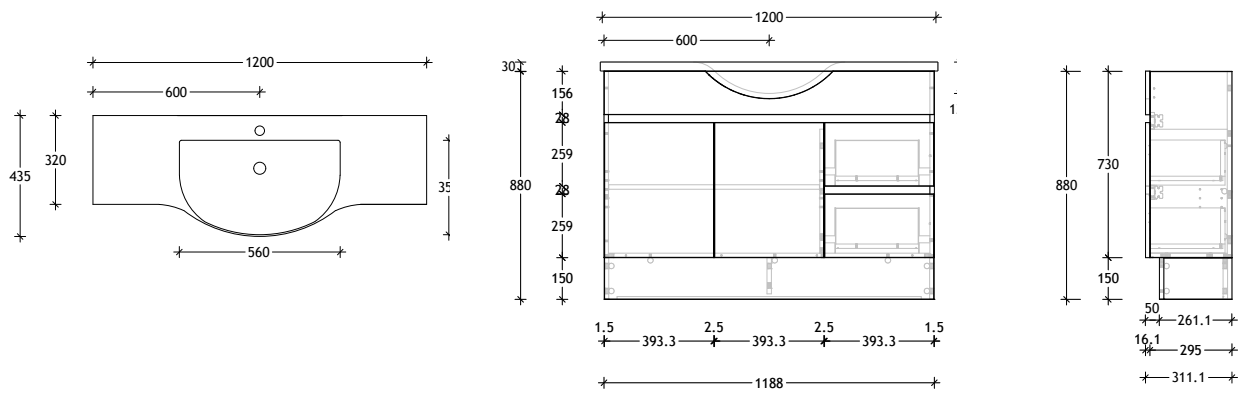

Dimensions are nominal measurements only.

Domaine Semi-Recessed Floor Mount

900mm Cast Marble Top (30mm)

Centre Bowl Left Hand Drawer/Right Hand Door option also available.

900mm Cast Marble Top (30mm)

Offset Bowl

Available left or right.

Left Hand Drawer/Right Hand Door option also available.

900mm Cherry Pie (20mm) / Durasein Top (12mm)

Centre Bowl Left Hand Drawer/Right Hand Door option also available.

900mm Cherry Pie (20mm) / Durasein Top (12mm)

Offset Bowl

Available left or right

Left Hand Drawer/Right Hand Door option also available.

Dimensions are nominal measurements only.

Domaine Semi-Recessed Floor Mount

1200mm Cast Marble Top (30mm)

Centre Bowl Left Hand Drawer/Right Hand Door option also available.

1200mm Cherry Pie (20mm) / Durasein Top (12mm)

Centre Bowl Left Hand Drawer/Right Hand Door option also available.

1500mm Cherry Pie (20mm) / Durasein Top (12mm)

Centre Bowl

Dimensions are nominal measurements only.