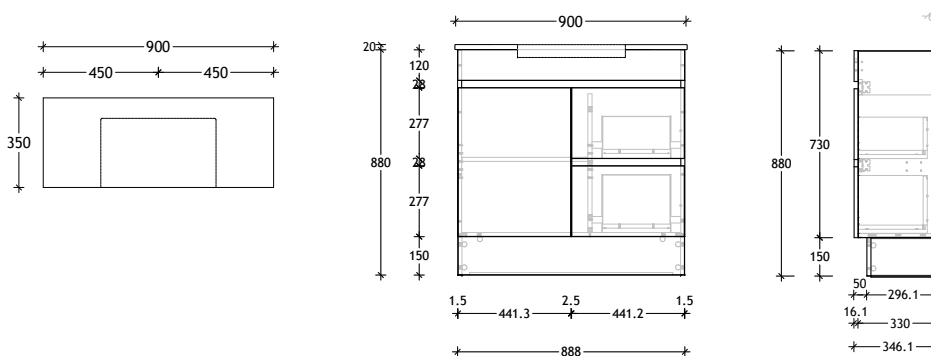

750mm Cast Marble Top (30mm)

Centre Bowl Left Hand Drawer/Right Hand Door option also available.

750mm Cherry Pie (20mm) / Durasein Top (12mm)

Centre Bowl Left Hand Drawer/Right Hand Door option also available.

Dimensions are nominal measurements only.

Domaine Semi-Recessed Floor Mount

900mm Cast Marble Top (30mm)

Centre Bowl Left Hand Drawer/Right Hand Door option also available.

900mm Cast Marble Top (30mm)

Offset Bowl

Available left or right.

Left Hand Drawer/Right Hand Door option also available.

900mm Cherry Pie (20mm) / Durasein Top (12mm)

Centre Bowl Left Hand Drawer/Right Hand Door option also available.

900mm Cherry Pie (20mm) / Durasein Top (12mm)

Offset Bowl

Available left or right

Left Hand Drawer/Right Hand Door option also available.

Dimensions are nominal measurements only.

Domaine Semi-Recessed Floor Mount

1200mm Cast Marble Top (30mm)

Centre Bowl Left Hand Drawer/Right Hand Door option also available.