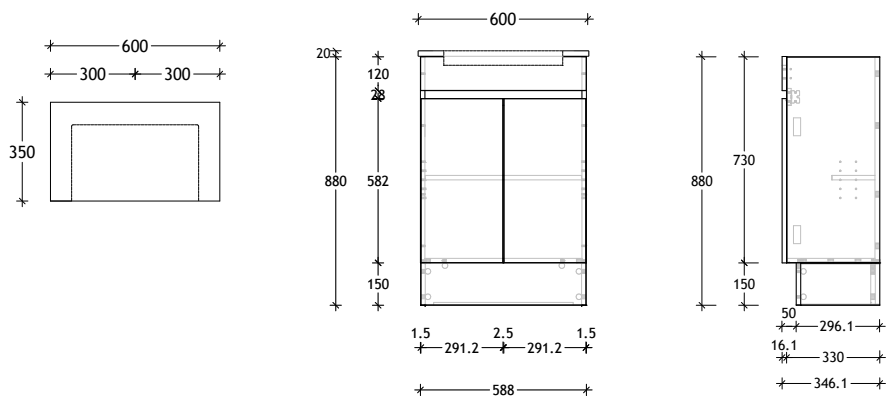

Tech Page Version 1

Domaine Semi-Recessed Floor Mount

STANDARD SIZES (mm)	600	750	900	1200	1500	1800
Cherry Pie / Durasein	Centre	Centre	Centre / Offset	Centre	Centre / Double	Centre / Double
Width (mm)	600	750	900	1200	1500	1800
Depth (mm)	350	350	350	350	350	350
Height (mm)	900/892	900/892	900/892	900/892	900/892	900/892
Number of Drawers	0	2	2	2	4	4
Number of Doors	2	1	1	2	2	2
Cast Marble	Centre	Centre	Centre / Offset	Centre		
Width (mm)	600	750	900	1200		
Depth (mm)	435	435	435	435		
Height (mm)	910	910	910	910		
Number of Drawers	0	2	2	2		
Number of Doors	2	1	1	2		

Please note these are overall measurements and do not include basin measurements.

Domaine Semi-Recessed Floor Mount

600mm Cast Marble Top (30mm)

Centre Bowl

600mm Cherry Pie (20mm) / Durasein Top (12mm)

Centre Bowl

750mm Cast Marble Top (30mm)

Centre Bowl Left Hand Drawer/Right Hand Door option also available.

750mm Cherry Pie (20mm) / Durasein Top (12mm)

Centre Bowl Left Hand Drawer/Right Hand Door option also available.

Dimensions are nominal measurements only.

Domaine Semi-Recessed Floor Mount

900mm Cast Marble Top (30mm)

Centre Bowl Left Hand Drawer/Right Hand Door option also available.

900mm Cast Marble Top (30mm)

Offset Bowl