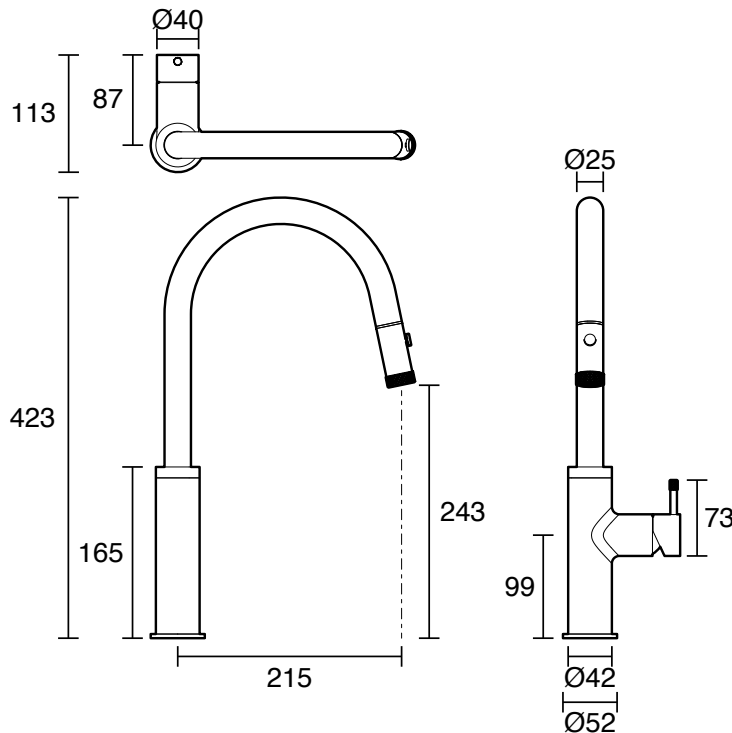

SUSSEX

Sussex Scala Nova Sink Mixer Pull Out Spray PVD Brushed Platinum Gold (5 Star) Lead Free

43557

SPECIFICATIONS	
Recommended Use	Residential;Commercial
Colour Finish	Brushed Platinum Gold
Primary Material	Lead Free Brass
Recommended Pressure Range	150 - 500 kPa as per AS3500
Max Continuous Working Temperature (deg C)	65
Min Continuous Working Temperature (deg C)	1
WARRANTY	
Residential Use (Years)	40
Commercial Use (Years)	10
<i>Please refer to Sussex Warranty page for full Terms and Conditions</i>	

Disclaimer: Products in this specification manual must by regulation be installed by licensed and registered trade people. The manufacturer/distributor reserves the right to vary specifications or delete models from their range without prior notification. Dimensions are nominal measurements only. Dimensions and set-outs listed are correct at time of publication however the manufacturer/distributor takes no responsibility for printing errors.