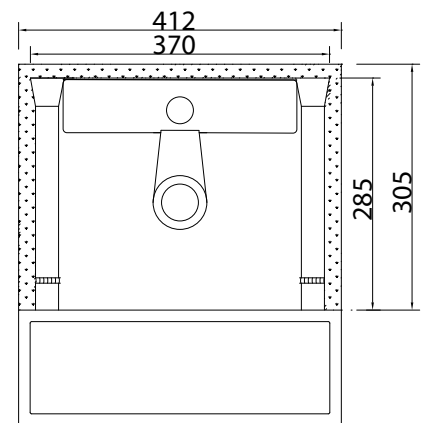

CLEANING RECOMMENDATIONS:

We recommend the use of soapy water or approved cleaners.
This product should not be cleaned with abrasive materials.
Damage caused by any improper treatment is not covered by the product warranty.
Refer to Warranty Conditions.

Dimensions are nominal measurements only.

Disclaimer: Products in this specification manual must by regulation be installed by licensed and registered trade people. The manufacturer/distributor reserves the right to vary specifications or delete models from their range without prior notification. Dimensions are nominal measurements only. Dimensions and set-outs listed are correct at time of publication however the manufacturer/distributor takes no responsibility for printing errors.

Published 21/07/2020