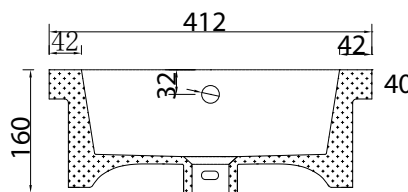

CLEANING RECOMMENDATIONS:

We recommend the use of soapy water or approved cleaners.
This product should not be cleaned with abrasive materials.
Damage caused by any improper treatment is not covered by the product warranty.
Refer to Warranty Conditions.

Dimensions are nominal measurements only.

Disclaimer: Products in this specification manual must by regulation be installed by licensed and registered trade people. The manufacturer/distributor reserves the right to vary specifications or delete models from their range without prior notification. Dimensions are nominal measurements only. Dimensions and set-outs listed are correct at time of publication however the manufacturer/distributor takes no responsibility for printing errors.

Published 21/07/2020