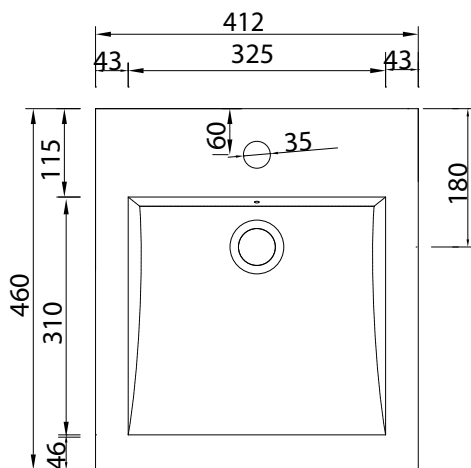

CLEANING RECOMMENDATIONS:

We recommend the use of soapy water or approved cleaners.
This product should not be cleaned with abrasive materials.
Damage caused by any improper treatment is not covered by the product warranty.
Refer to Warranty Conditions.

Dimensions are nominal measurements only.

Disclaimer: Products in this specification manual must by regulation be installed by licensed and registered trade people. The manufacturer/distributor reserves the right to vary specifications or delete models from their range without prior notification. Dimensions are nominal measurements only. Dimensions and set-outs listed are correct at time of publication however the manufacturer/distributor takes no responsibility for printing errors.

Published 21/07/2020