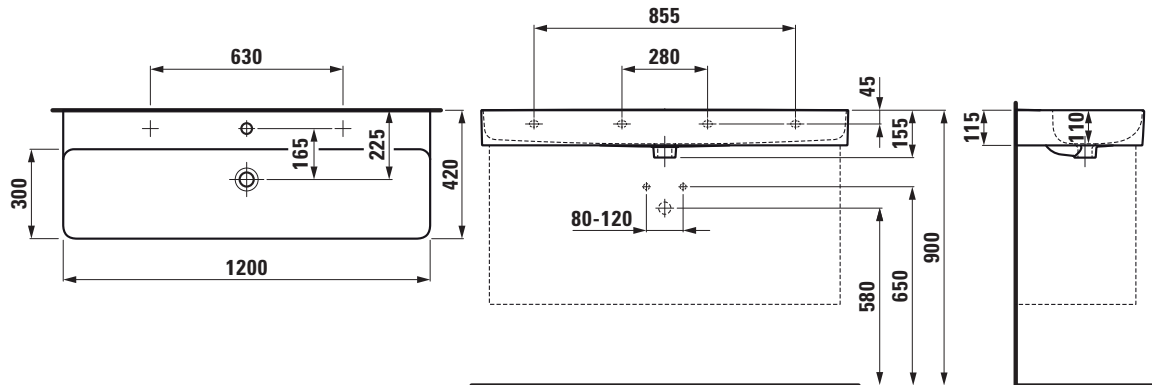

LAUFEN Val Wall Basin 2 Taphole with Overflow 1200x420 with Fixing Bolts White

1810957

SPECIFICATIONS

Recommended Use	Domestic, Hotel & Commercial
Material	SaphirKeramik
Basin Colour	White
Bowl Capacity	21 ltr
Weight	23 kg
Taphole Configuration	2 Taphole
Overflow Configuration	Integrated Overflow
Plug & Waste	Sold Separately
Tapware	Sold Separately

WARRANTY

Warranty - Domestic Use	15 Years
Spare Parts & Labour	12 Months

Please refer to Warranty Page for full Terms and Conditions

Dimensions are nominal measurements only.

CLEANING RECOMMENDATIONS:

We recommend the use of soapy water or approved cleaners. This product should not be cleaned with abrasive materials. Damage caused by any improper treatment is not covered by the product warranty. Refer to Warranty Conditions

Disclaimer: Products in this specification manual must by regulation be installed by licensed and registered trade people. The manufacturer/distributor reserves the right to vary specifications or delete models from their range without prior notification. Dimensions are nominal measurements only. Dimensions and set-outs listed are correct at time of publication however the manufacturer/distributor takes no responsibility for printing errors.

Published 09/10/2020

To see the complete LAUFEN range go to www.reece.com.au