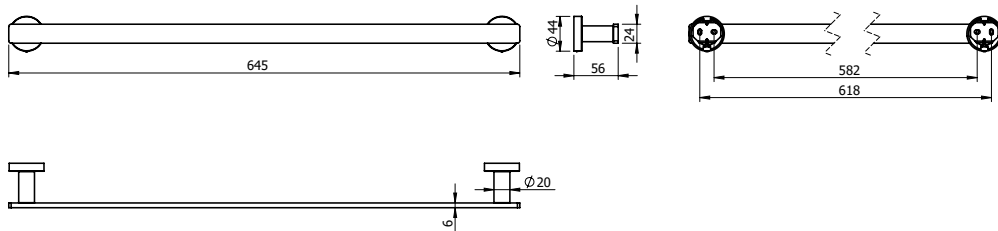

Milli Marle Edit Single Towel Rail 600mm Chrome

9511274

SPECIFICATIONS

Recommended Use	Domestic, Hotel & Commercial
Colour	Chrome
Material	Aluminium

WARRANTY

Replacement Only - Domestic Use 15 Years

Please refer to Warranty Page for full Terms and Conditions