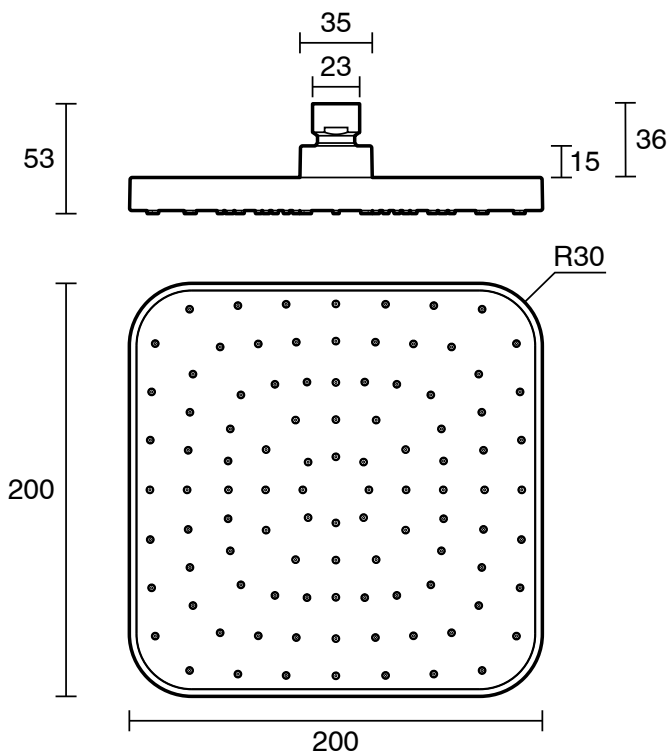

mizu

Mizu Soothe Overhead Shower 200 Brushed Brass (5 Star)

4201024

SPECIFICATIONS

Recommended Use	Domestic;Commercial;Hotel
Colour Finish	Brushed Brass
Max Continuous Working Pressure (kPa)	500
Max Continuous Working Temperature (deg C)	65

WARRANTY

Warranty - Domestic Use (Years)	10
Spare Parts & Labour (Years)	1

Please refer to Warranty Page for full Terms and Conditions

Dimensions are nominal measurements only.

CLEANING RECOMMENDATIONS:

We recommend the use of soapy water or approved cleaners. This product should not be cleaned with abrasive materials. Damage caused by any improper treatment is not covered by the product warranty. Refer to Warranty Conditions

Disclaimer: Products in this specification manual must by regulation be installed by licensed and registered trade people. The manufacturer/distributor reserves the right to vary specifications or delete models from their range without prior notification. Dimensions are nominal measurements only. Dimensions and set-outs listed are correct at time of publication however the manufacturer/distributor takes no responsibility for printing errors.

Published 26/11/2024

To see the complete Mizu range go to www.reece.com.au