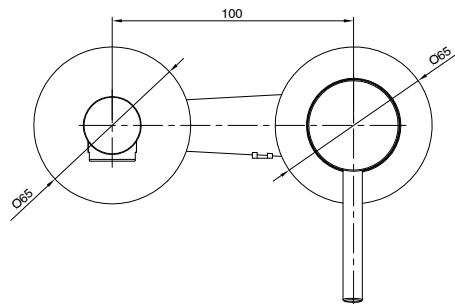

mizu

Mizu Drift MK2 Wall Bath Mixer 2-Piece Kit Brushed Gold

9511227

SPECIFICATIONS

Recommended Use	Domestic, Hotel & Commercial
Colour	Brushed Gold
Body Material	DR Brass
Recommended Pressure Range	150 - 500 kPa
Maximum Continuous Working Temperature	65 deg C
Suitable for Storage Tank Hot Water	Yes
Suitable for Continuous Flow Hot Water	Yes
Suitable for Gravity Feed Hot Water	No

WARRANTY

Warranty - Domestic Use	10 Years
Spare Parts & Labour	12 Months

Please refer to Warranty Page for full Terms and Conditions

Dimensions are nominal measurements only.

CLEANING RECOMMENDATIONS:

We recommend the use of soapy water or approved cleaners. This product should not be cleaned with abrasive materials. Damage caused by any improper treatment is not covered by the product warranty. Refer to Warranty Conditions

Disclaimer: Products in this specification manual must by regulation be installed by licensed and registered trade people. The manufacturer/distributor reserves the right to vary specifications or delete models from their range without prior notification. Dimensions are nominal measurements only. Dimensions and set-outs listed are correct at time of publication however the manufacturer/distributor takes no responsibility for printing errors.

Published 20/03/2024

To see the complete Mizu range go to www.reece.com.au