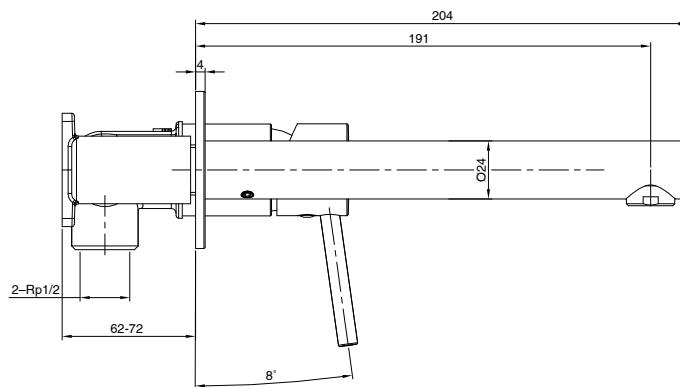

mizu

Mizu Drift MK2 Wall Bath Mixer 2-Piece Kit Brushed Gold

9511227

SPECIFICATIONS

Recommended Use	Domestic, Hotel & Commercial
Colour	Brushed Gold
Body Material	DR Brass
Recommended Pressure Range	150 - 500 kPa
Maximum Continuous Working Temperature	65 deg C
Suitable for Storage Tank Hot Water	Yes
Suitable for Continuous Flow Hot Water	Yes
Suitable for Gravity Feed Hot Water	No

WARRANTY

Warranty - Domestic Use	10 Years
Spare Parts & Labour	12 Months

Please refer to Warranty Page for full Terms and Conditions

Dimensions are nominal measurements only.

CLEANING RECOMMENDATIONS:

We recommend the use of soapy water or approved cleaners. This product should not be cleaned with abrasive materials. Damage caused by any improper treatment is not covered by the product warranty. Refer to Warranty Conditions

Disclaimer: Products in this specification manual must by regulation be installed by licensed and registered trade people. The manufacturer/distributor reserves the right to vary specifications or delete models from their range without prior notification. Dimensions are nominal measurements only. Dimensions and set-outs listed are correct at time of publication however the manufacturer/distributor takes no responsibility for printing errors.

Published 20/03/2024

To see the complete Mizu range go to www.reece.com.au