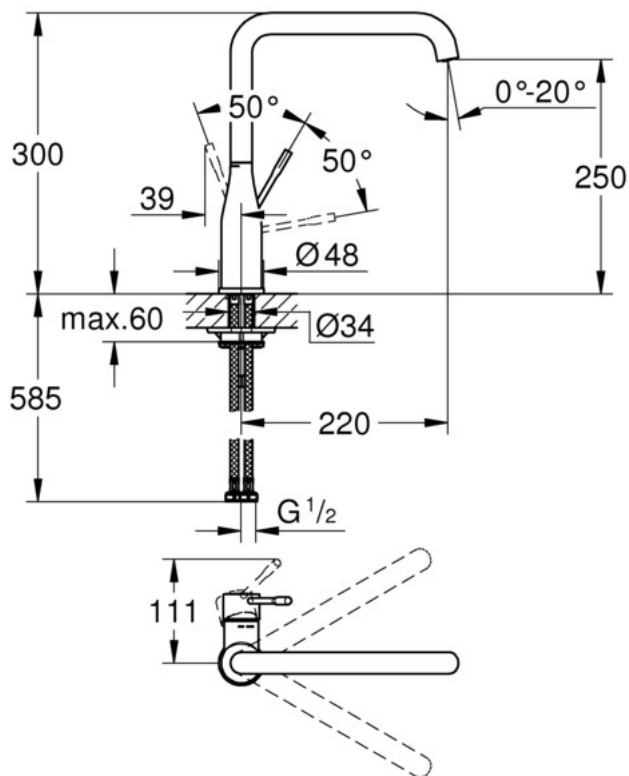

ESSENCE NEW  
SINK MIXER  
MODEL #30372A00

Pure Freude  
an Wasser

GROHE

Product Specifications

Product description

**Essence**

Single-lever sink mixer 1/2"  
High spout  
Single hole installation  
**GROHE StarLight** finish Hard Graphite PVD  
**GROHE SilkMove** 28 mm ceramic cartridge  
Swivel tubular spout  
Adjustable swivel area 0° / 150° / 360°  
Flexible connection hoses  
Rapid installation system  
Integrated temperature limiter  
Min. recommended pressure 100 kPa

## Installation Instructions

**Flush piping system prior and after installation of fitting thoroughly!**

This product must be installed in conformance with local codes e.g. AS/NZS 3500 series of standard!