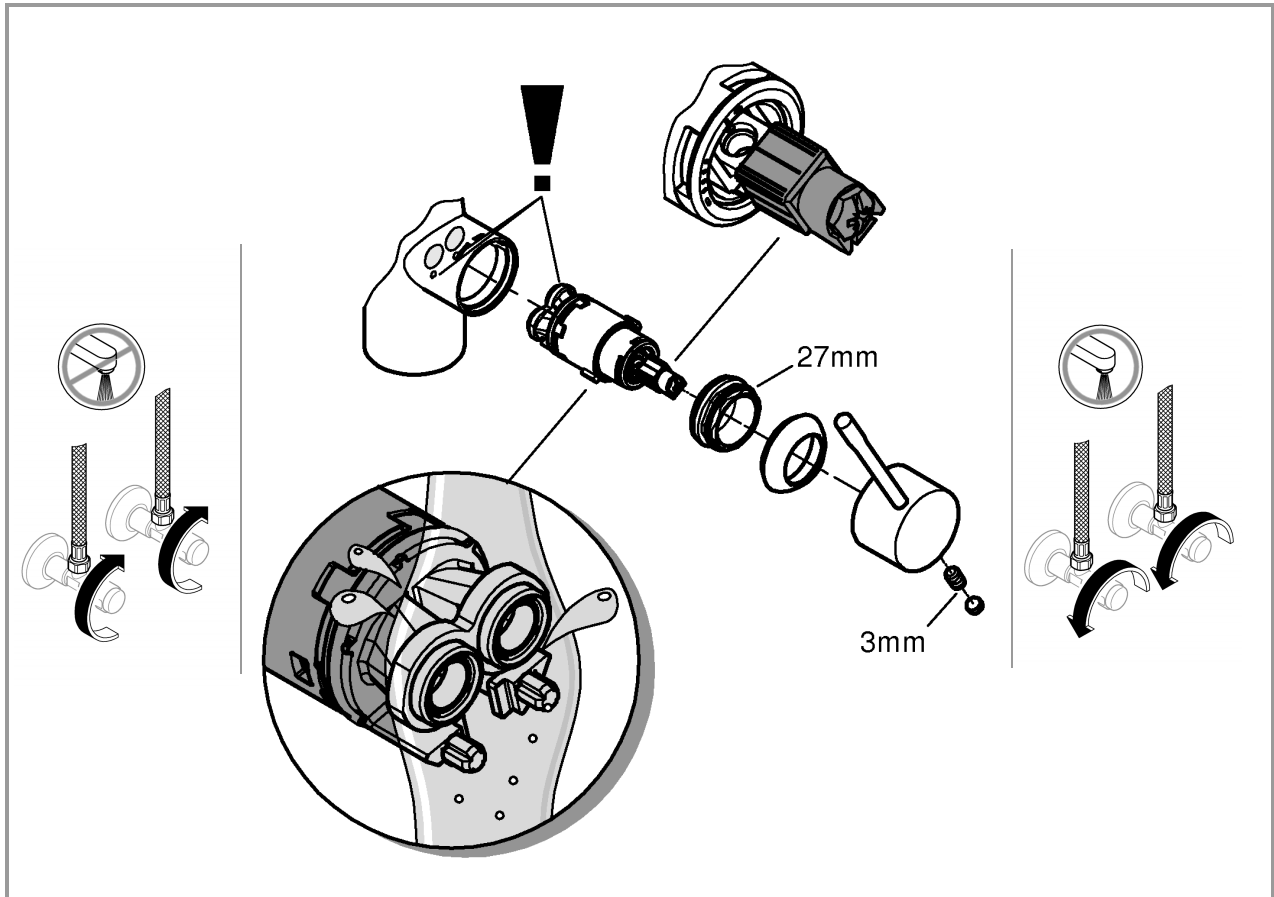

ESSENCE NEW  
SINK MIXER  
MODEL #30372A00

Pure Freude  
an Wasser

GROHE

Product Specifications

Product description

**Essence**

Single-lever sink mixer 1/2"  
High spout  
Single hole installation  
**GROHE StarLight** finish Hard Graphite PVD  
**GROHE SilkMove** 28 mm ceramic cartridge  
Swivel tubular spout  
Adjustable swivel area 0° / 150° / 360°  
Flexible connection hoses  
Rapid installation system  
Integrated temperature limiter  
Min. recommended pressure 100 kPa

## Care

For directions on the care of this fitting, please refer to the accompanying care instructions.

Installation instructions

Installation instructions

Spare Parts

| Pos.-nr. | Product Description | Order-nr. | Units per package |
|----------|---------------------|-----------|-------------------|
| 1        | Lever               | 46927000  | 1                 |
| 2        | Cartridge           | 46580000  | 1                 |
| 3        | O ring              | 01285000  | 1                 |
| 4        | Safety ring         | 48266000  | 1                 |
| 5        | Fixing Kit          | 46671000  | 1                 |
|          | Optional Extra -    |           |                   |
|          | Socket spanner      | 19017000  | 0                 |