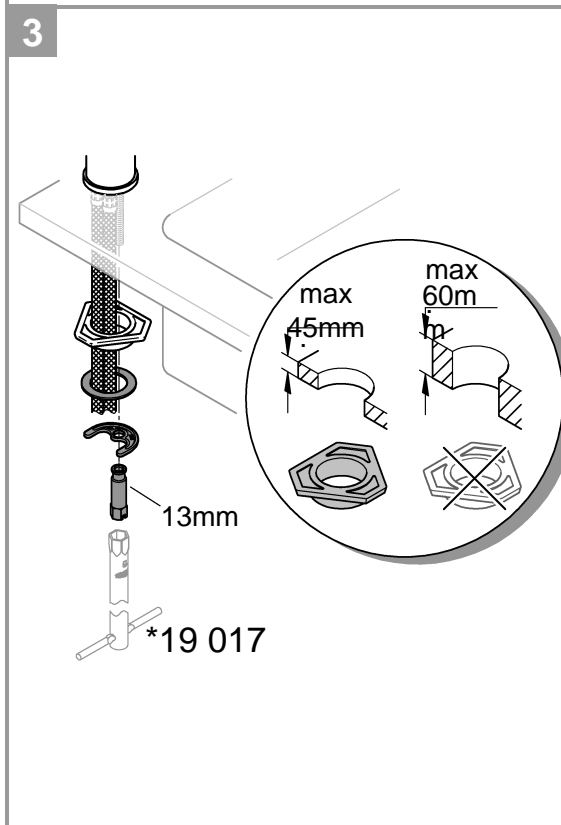

ESSENCE NEW  
SINK MIXER  
MODEL #30372A00

Pure Freude  
an Wasser

GROHE

Product Specifications

Product description

**Essence**

Single-lever sink mixer 1/2"  
High spout  
Single hole installation  
**GROHE StarLight** finish Hard Graphite PVD  
**GROHE SilkMove** 28 mm ceramic cartridge  
Swivel tubular spout  
Adjustable swivel area 0° / 150° / 360°  
Flexible connection hoses  
Rapid installation system  
Integrated temperature limiter  
Min. recommended pressure 100 kPa

## Installation Instructions

**Flush piping system prior and after installation of fitting thoroughly!**

This product must be installed in conformance with local codes e.g. AS/NZS 3500 series of standard!

## Care

For directions on the care of this fitting, please refer to the accompanying care instructions.

Installation instructions

Installation instructions

Spare Parts

| Pos.-nr. | Product Description | Order-nr. | Units per package |
|----------|---------------------|-----------|-------------------|
| 1        | Lever               | 46927000  | 1                 |
| 2        | Cartridge           | 46580000  | 1                 |
| 3        | O ring              | 01285000  | 1                 |
| 4        | Safety ring         | 48266000  | 1                 |
| 5        | Fixing Kit          | 46671000  | 1                 |
|          | Optional Extra -    |           |                   |
|          | Socket spanner      | 19017000  | 0                 |