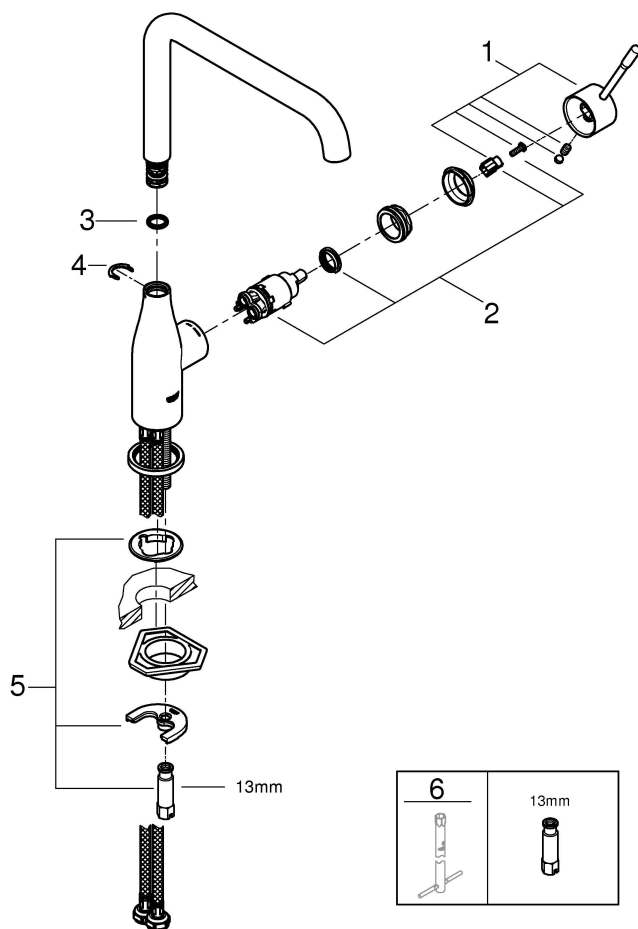

ESSENCE NEW  
SINK MIXER  
MODEL #30372A00

Pure Freude  
an Wasser

GROHE

Product Specifications

Product description

**Essence**

Single-lever sink mixer 1/2"  
High spout  
Single hole installation  
**GROHE StarLight** finish Hard Graphite PVD  
**GROHE SilkMove** 28 mm ceramic cartridge  
Swivel tubular spout  
Adjustable swivel area 0° / 150° / 360°  
Flexible connection hoses  
Rapid installation system  
Integrated temperature limiter  
Min. recommended pressure 100 kPa

## Care

For directions on the care of this fitting, please refer to the accompanying care instructions.

Installation instructions

Installation instructions

Spare Parts

| Pos.-nr. | Product Description | Order-nr. | Units per package |
|----------|---------------------|-----------|-------------------|
| 1        | Lever               | 46927000  | 1                 |
| 2        | Cartridge           | 46580000  | 1                 |
| 3        | O ring              | 01285000  | 1                 |
| 4        | Safety ring         | 48266000  | 1                 |
| 5        | Fixing Kit          | 46671000  | 1                 |
|          | Optional Extra -    |           |                   |
|          | Socket spanner      | 19017000  | 0                 |