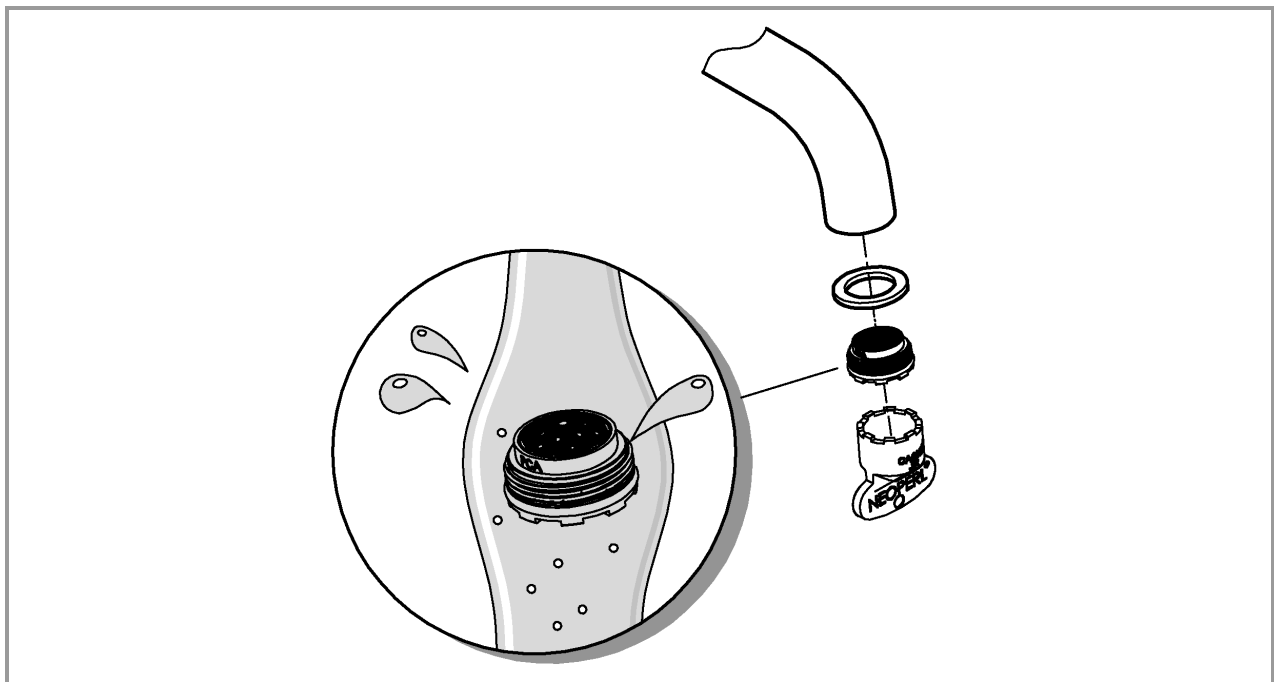

Installation instructions