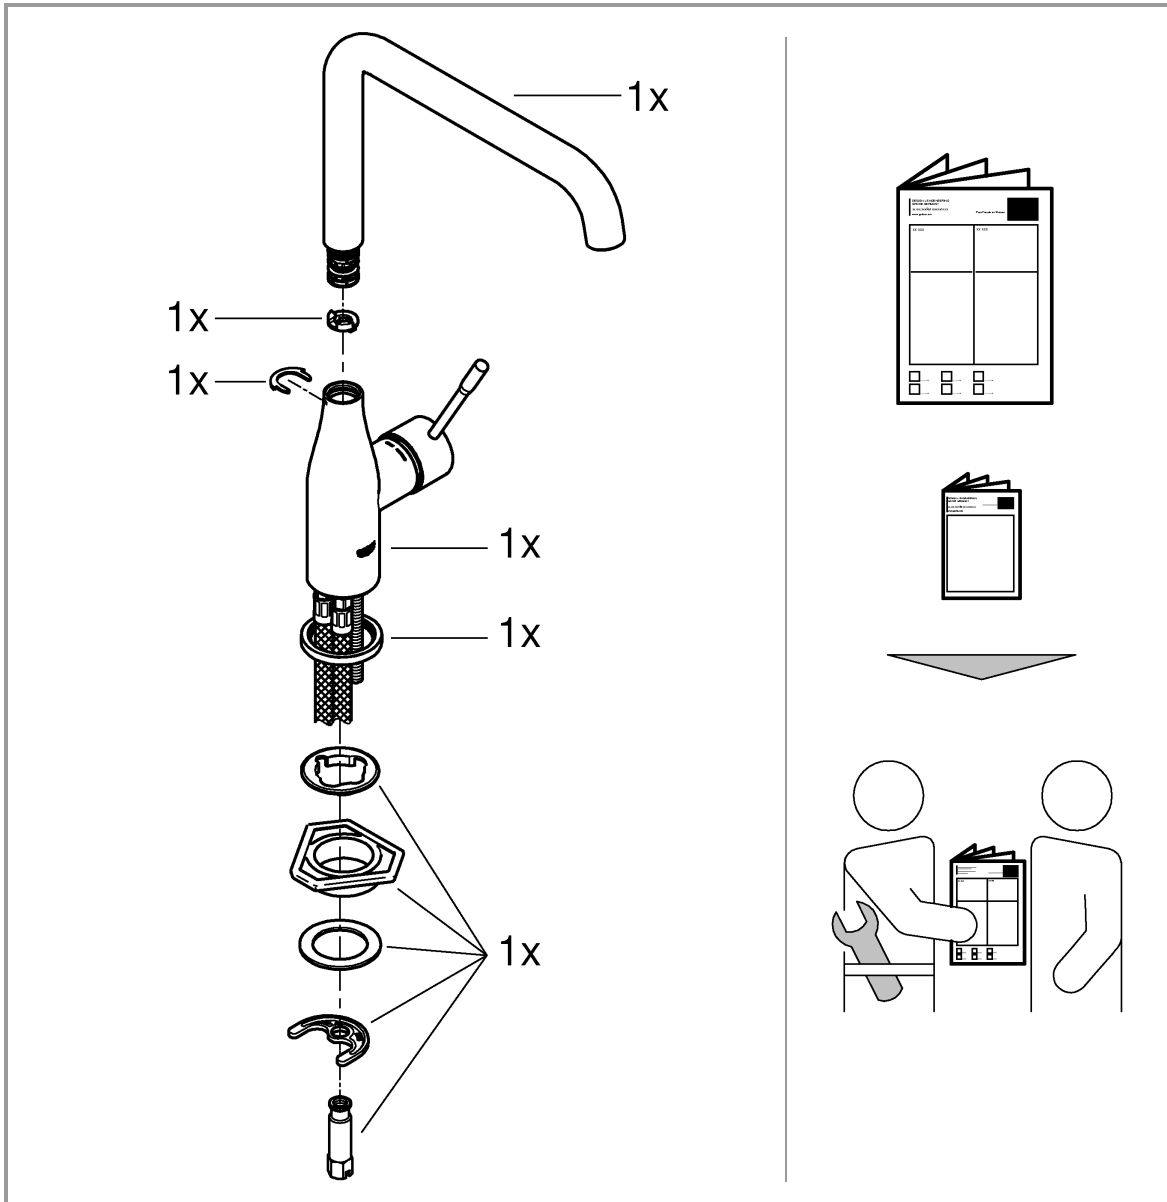

ESSENCE NEW  
SINK MIXER  
MODEL #30372A00

Pure Freude  
an Wasser

GROHE

Product Specifications

Product description

**Essence**

Single-lever sink mixer 1/2"  
High spout  
Single hole installation  
**GROHE StarLight** finish Hard Graphite PVD  
**GROHE SilkMove** 28 mm ceramic cartridge  
Swivel tubular spout  
Adjustable swivel area 0° / 150° / 360°  
Flexible connection hoses  
Rapid installation system  
Integrated temperature limiter  
Min. recommended pressure 100 kPa