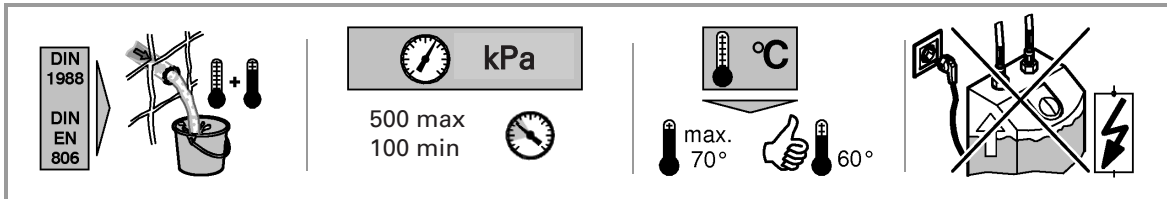

ESSENCE NEW  
SINK MIXER  
MODEL #30372A00

Pure Freude  
an Wasser

GROHE

Product Specifications

Product description

**Essence**

Single-lever sink mixer 1/2"  
High spout  
Single hole installation  
**GROHE StarLight** finish Hard Graphite PVD  
**GROHE SilkMove** 28 mm ceramic cartridge  
Swivel tubular spout  
Adjustable swivel area 0° / 150° / 360°  
Flexible connection hoses  
Rapid installation system  
Integrated temperature limiter  
Min. recommended pressure 100 kPa

## Installation Instructions

**Flush piping system prior and after installation of fitting thoroughly!**

This product must be installed in conformance with local codes e.g. AS/NZS 3500 series of standard!