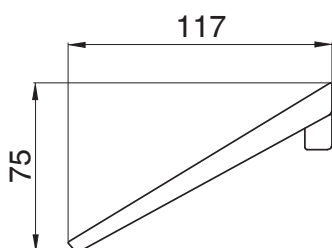

mizu

Mizu Silk Guest Towel Ring Brushed Nickel

9511260

SPECIFICATIONS

Recommended Use	Domestic, Hotel & Commercial
Colour	Brushed Nickel
Material	Zinc

WARRANTY

Replacement Only - Domestic Use 10 Years

Please refer to Warranty Page for full Terms and Conditions