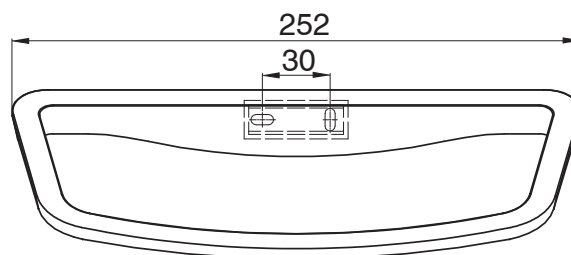

mizu

Mizu Silk Guest Towel Ring Brushed Nickel

9511260

SPECIFICATIONS

Recommended Use	Domestic, Hotel & Commercial
Colour	Brushed Nickel
Material	Zinc

WARRANTY

Replacement Only - Domestic Use 10 Years

Please refer to Warranty Page for full Terms and Conditions