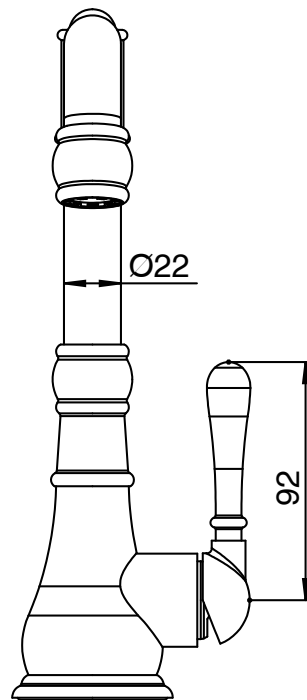

Milli

Milli Voir English Basin Mixer Tap Brushed Gold (4 Star)

2266221

SPECIFICATIONS

Recommended Use	Domestic, Hotel & Commercial
Colour	Brushed Gold
Body Material	DR Brass
Recommended Pressure Range	150 - 500 kPa
Maximum Continuous Working Temperature	80 deg C
Suitable for Storage Tank Hot Water	Yes
Suitable for Continuous Flow Hot Water	Yes
Suitable for Gravity Feed Hot Water	No

WARRANTY

Warranty - Domestic Use	15 Years
Spare Parts & Labour	12 Months

Please refer to Warranty Page for full Terms and Conditions

Dimensions are nominal measurements only.

CLEANING RECOMMENDATIONS:

We recommend the use of soapy water or approved cleaners. This product should not be cleaned with abrasive materials. Damage caused by any improper treatment is not covered by the product warranty. Refer to Warranty Conditions

Disclaimer: Products in this specification manual must by regulation be installed by licensed and registered trade people. The manufacturer/distributor reserves the right to vary specifications or delete models from their range without prior notification. Dimensions are nominal measurements only. Dimensions and set-outs listed are correct at time of publication however the manufacturer/distributor takes no responsibility for printing errors.

Published 19/03/2024

To see the complete Milli range go to www.reece.com.au