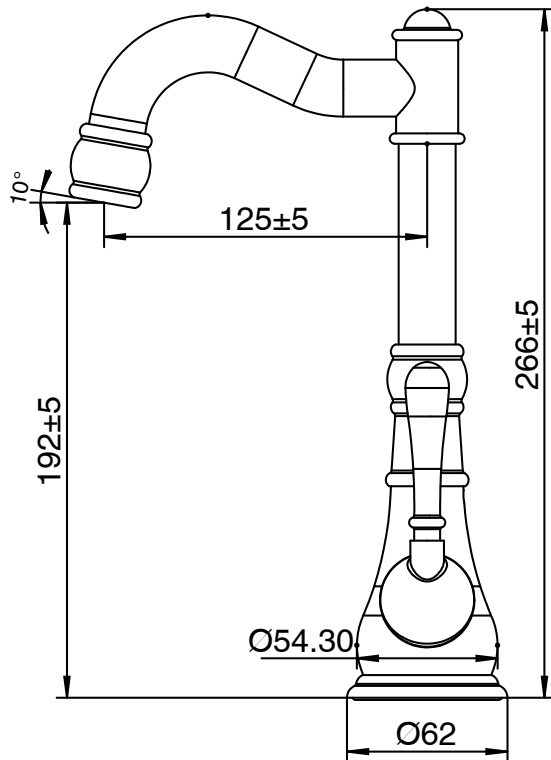

Milli

Milli Voir English Basin Mixer Tap Brushed Gold (4 Star)

2266221

SPECIFICATIONS

Recommended Use	Domestic, Hotel & Commercial
Colour	Brushed Gold
Body Material	DR Brass
Recommended Pressure Range	150 - 500 kPa
Maximum Continuous Working Temperature	80 deg C
Suitable for Storage Tank Hot Water	Yes
Suitable for Continuous Flow Hot Water	Yes
Suitable for Gravity Feed Hot Water	No

WARRANTY

Warranty - Domestic Use	15 Years
Spare Parts & Labour	12 Months

Please refer to Warranty Page for full Terms and Conditions

Dimensions are nominal measurements only.

CLEANING RECOMMENDATIONS:

We recommend the use of soapy water or approved cleaners. This product should not be cleaned with abrasive materials. Damage caused by any improper treatment is not covered by the product warranty. Refer to Warranty Conditions

Disclaimer: Products in this specification manual must by regulation be installed by licensed and registered trade people. The manufacturer/distributor reserves the right to vary specifications or delete models from their range without prior notification. Dimensions are nominal measurements only. Dimensions and set-outs listed are correct at time of publication however the manufacturer/distributor takes no responsibility for printing errors.

Published 19/03/2024

To see the complete Milli range go to www.reece.com.au