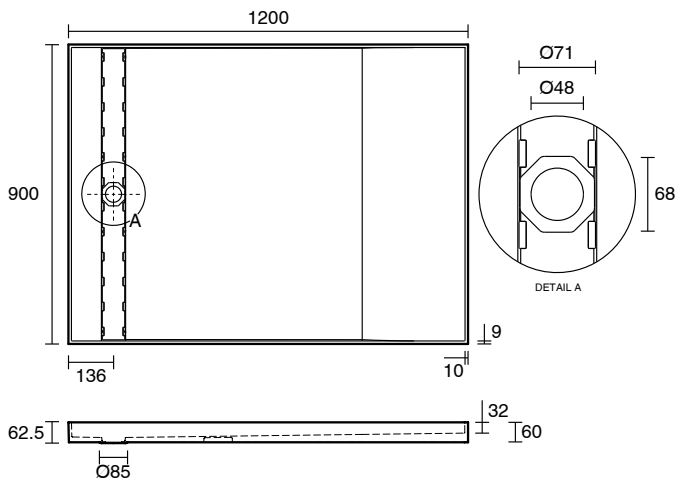

Posh Solus Tile Over Shower Tray with 1140mm Long Rear Matte Black Tile Insert Channel Suits Tiles up to 8mm (For 3 Wall / Alcove Install) 900mm x 1200mm

9512261

SPECIFICATIONS

Recommended Use	Domestic, Hotel & Commercial
Shower Base Colour	Grey
Shower Base Material	SMC
Shower Grate Material	Stainless Steel (316 Grade)
Waste Position	Centre Rear
Shower Base Waste Size	50 mm
Weight of Shower Base	22 kg
Usage	Alcove Install

WARRANTY

Warranty - Domestic Use	10 Years
Spare Parts & Labour	12 Months

Please refer to Warranty Page for full Terms and Conditions

Dimensions are nominal measurements only.

CLEANING RECOMMENDATIONS:

We recommend the use of soapy water or approved cleaners. This product should not be cleaned with abrasive materials. Damage caused by any improper treatment is not covered by the product warranty. Refer to Warranty Conditions

Disclaimer: Products in this specification manual must by regulation be installed by licensed and registered trade people. The manufacturer/distributor reserves the right to vary specifications or delete models from their range without prior notification. Dimensions are nominal measurements only. Dimensions and set-outs listed are correct at time of publication however the manufacturer/distributor takes no responsibility for printing errors.

Published 31/07/2023

To see the complete Posh range go to
www.reece.com.au