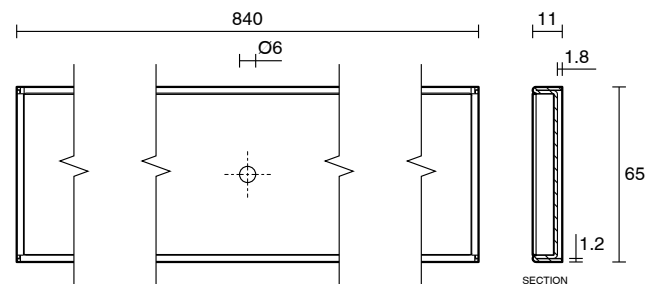

Posh Solus Tile Over Shower Tray with 1140mm Long Rear Matte Black Tile Insert Channel Suits Tiles up to 8mm (For 3 Wall / Alcove Install) 900mm x 1200mm

9512261

SPECIFICATIONS

Recommended Use	Domestic, Hotel & Commercial
Shower Base Colour	Grey
Shower Base Material	SMC
Shower Grate Material	Stainless Steel (316 Grade)
Waste Position	Centre Rear
Shower Base Waste Size	50 mm
Weight of Shower Base	22 kg
Usage	Alcove Install

WARRANTY

Warranty - Domestic Use	10 Years
Spare Parts & Labour	12 Months

Please refer to Warranty Page for full Terms and Conditions

Dimensions are nominal measurements only.

CLEANING RECOMMENDATIONS:

We recommend the use of soapy water or approved cleaners. This product should not be cleaned with abrasive materials. Damage caused by any improper treatment is not covered by the product warranty. Refer to Warranty Conditions

Disclaimer: Products in this specification manual must by regulation be installed by licensed and registered trade people. The manufacturer/distributor reserves the right to vary specifications or delete models from their range without prior notification. Dimensions are nominal measurements only. Dimensions and set-outs listed are correct at time of publication however the manufacturer/distributor takes no responsibility for printing errors.

Published 31/07/2023

To see the complete Posh range go to
www.reece.com.au